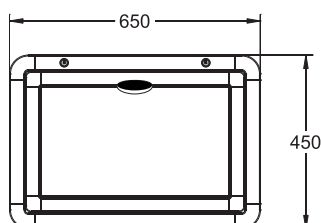

The Original

lifestyleable™

FOR QUALITY AND DURABILITY... **ASK FOR IT BY NAME!**

Gloss Bright White

▲ WWW 450x650