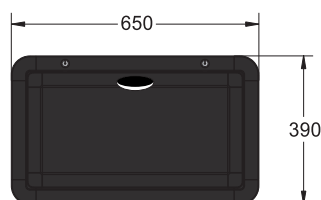

▲ WWW 502x943

▲ WWW 502x1200

Satin Black

▲ BBB 450x650

▲ BBB 450x800

▲ BBB 450x1000

▲ BBB 390x650

▲ BBB 502x943

▲ BBB 502x1200

Custom sizes can be made to order

For more information
contact us on 0400 506 000

lifestyleable.com

Come and see the lifestyleable™ at: