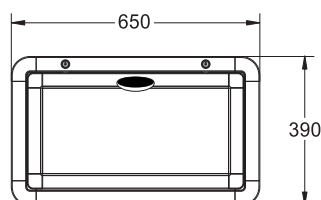

▲ WWW 390x650