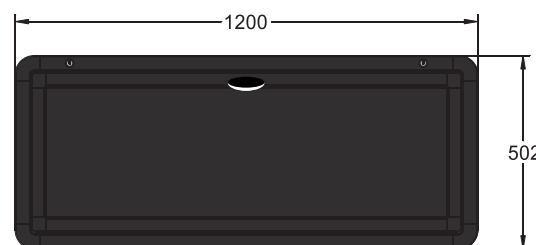

▲ WWW 502x943

▲ WWW 502x1200

Satin Black

▲ BBB 450x650

▲ BBB 450x800

▲ BBB 450x1000

▲ BBB 390x650

▲ BBB 502x943

▲ BBB 502x1200

Custom sizes can be made to order

For more information
contact us on 0400 506 000

lifestyleable.com

Come and see the lifestyleable™ at: