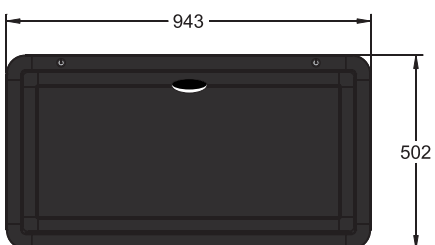

▲ WWW 502x943

▲ WWW 502x1200

Satin Black

▲ BBB 450x650

▲ BBB 450x800

▲ BBB 450x1000

▲ BBB 390x650

▲ BBB 502x943

▲ BBB 502x1200

Custom sizes can be made to order

For more information
contact us on 0400 506 000

lifestyleable.com

Come and see the lifestyleable™ at: