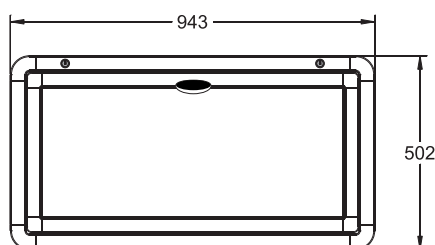

▲ WWW 502x943

▲ WWW 502x1200

Satin Black

▲ BBB 450x650

▲ BBB 450x800

▲ BBB 450x1000

▲ BBB 390x650

▲ BBB 502x943

▲ BBB 502x1200

Custom sizes can be made to order

For more information
contact us on 0400 506 000

lifestyleable.com

Come and see the lifestyleable™ at: