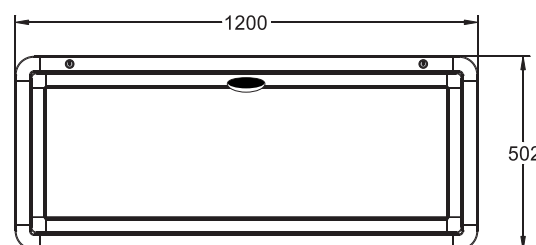

The Original

lifestyleable™

FOR QUALITY AND DURABILITY... **ASK FOR IT BY NAME!**

Gloss Bright White

▲ WWW 450x650

▲ WWW 450x800

▲ WWW 450x1000

▲ WWW 390x650

▲ WWW 502x943

▲ WWW 502x1200

Satin Black

▲ BBB 450x650

▲ BBB 450x800

▲ BBB 450x1000

▲ BBB 390x650

▲ BBB 502x943

▲ BBB 502x1200

Custom sizes can be made to order

For more information
contact us on 0400 506 000

lifestyleable.com

Come and see the lifestyleable™ at: