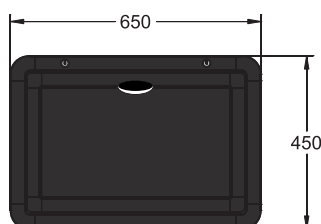

▲ WWW 502x943

▲ WWW 502x1200

Satin Black

▲ BBB 450x650

▲ BBB 450x800

▲ BBB 450x1000

▲ BBB 390x650

▲ BBB 502x943

▲ BBB 502x1200

Custom sizes can be made to order

For more information
contact us on 0400 506 000

lifestyleable.com

Come and see the lifestyleable™ at: