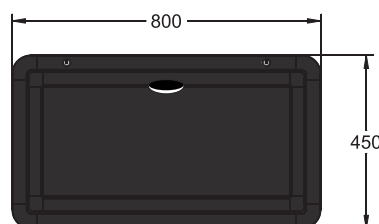

▲ WWW 502x943

▲ WWW 502x1200

Satin Black

▲ BBB 450x650

▲ BBB 450x800

▲ BBB 450x1000

▲ BBB 390x650

▲ BBB 502x943

▲ BBB 502x1200

Custom sizes can be made to order

For more information
contact us on 0400 506 000

lifestyleable.com

Come and see the lifestyleable™ at: