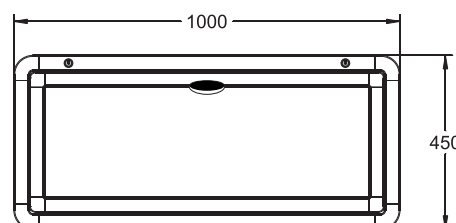

The Original

lifestyleable™

FOR QUALITY AND DURABILITY... **ASK FOR IT BY NAME!**

Gloss Bright White

▲ WWW 450x650

▲ WWW 450x800

▲ WWW 450x1000

▲ WWW 390x650

▲ WWW 502x943

▲ WWW 502x1200

Satin Black

▲ BBB 450x650

▲ BBB 450x800

▲ BBB 450x1000

▲ BBB 390x650

▲ BBB 502x943

▲ BBB 502x1200

Custom sizes can be made to order

For more information
contact us on 0400 506 000

lifestyleable.com

Come and see the lifestyleable™ at: