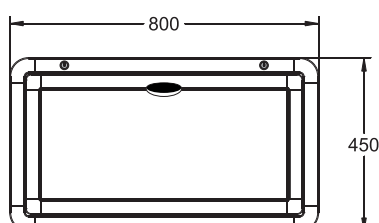

▲ WWW 450x800