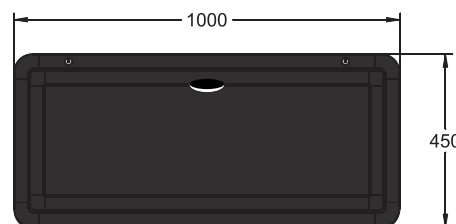

▲ WWW 502x943

▲ WWW 502x1200

Satin Black

▲ BBB 450x650

▲ BBB 450x800

▲ BBB 450x1000

▲ BBB 390x650

▲ BBB 502x943

▲ BBB 502x1200

Custom sizes can be made to order

For more information
contact us on 0400 506 000

lifestyleable.com

Come and see the lifestyleable™ at: