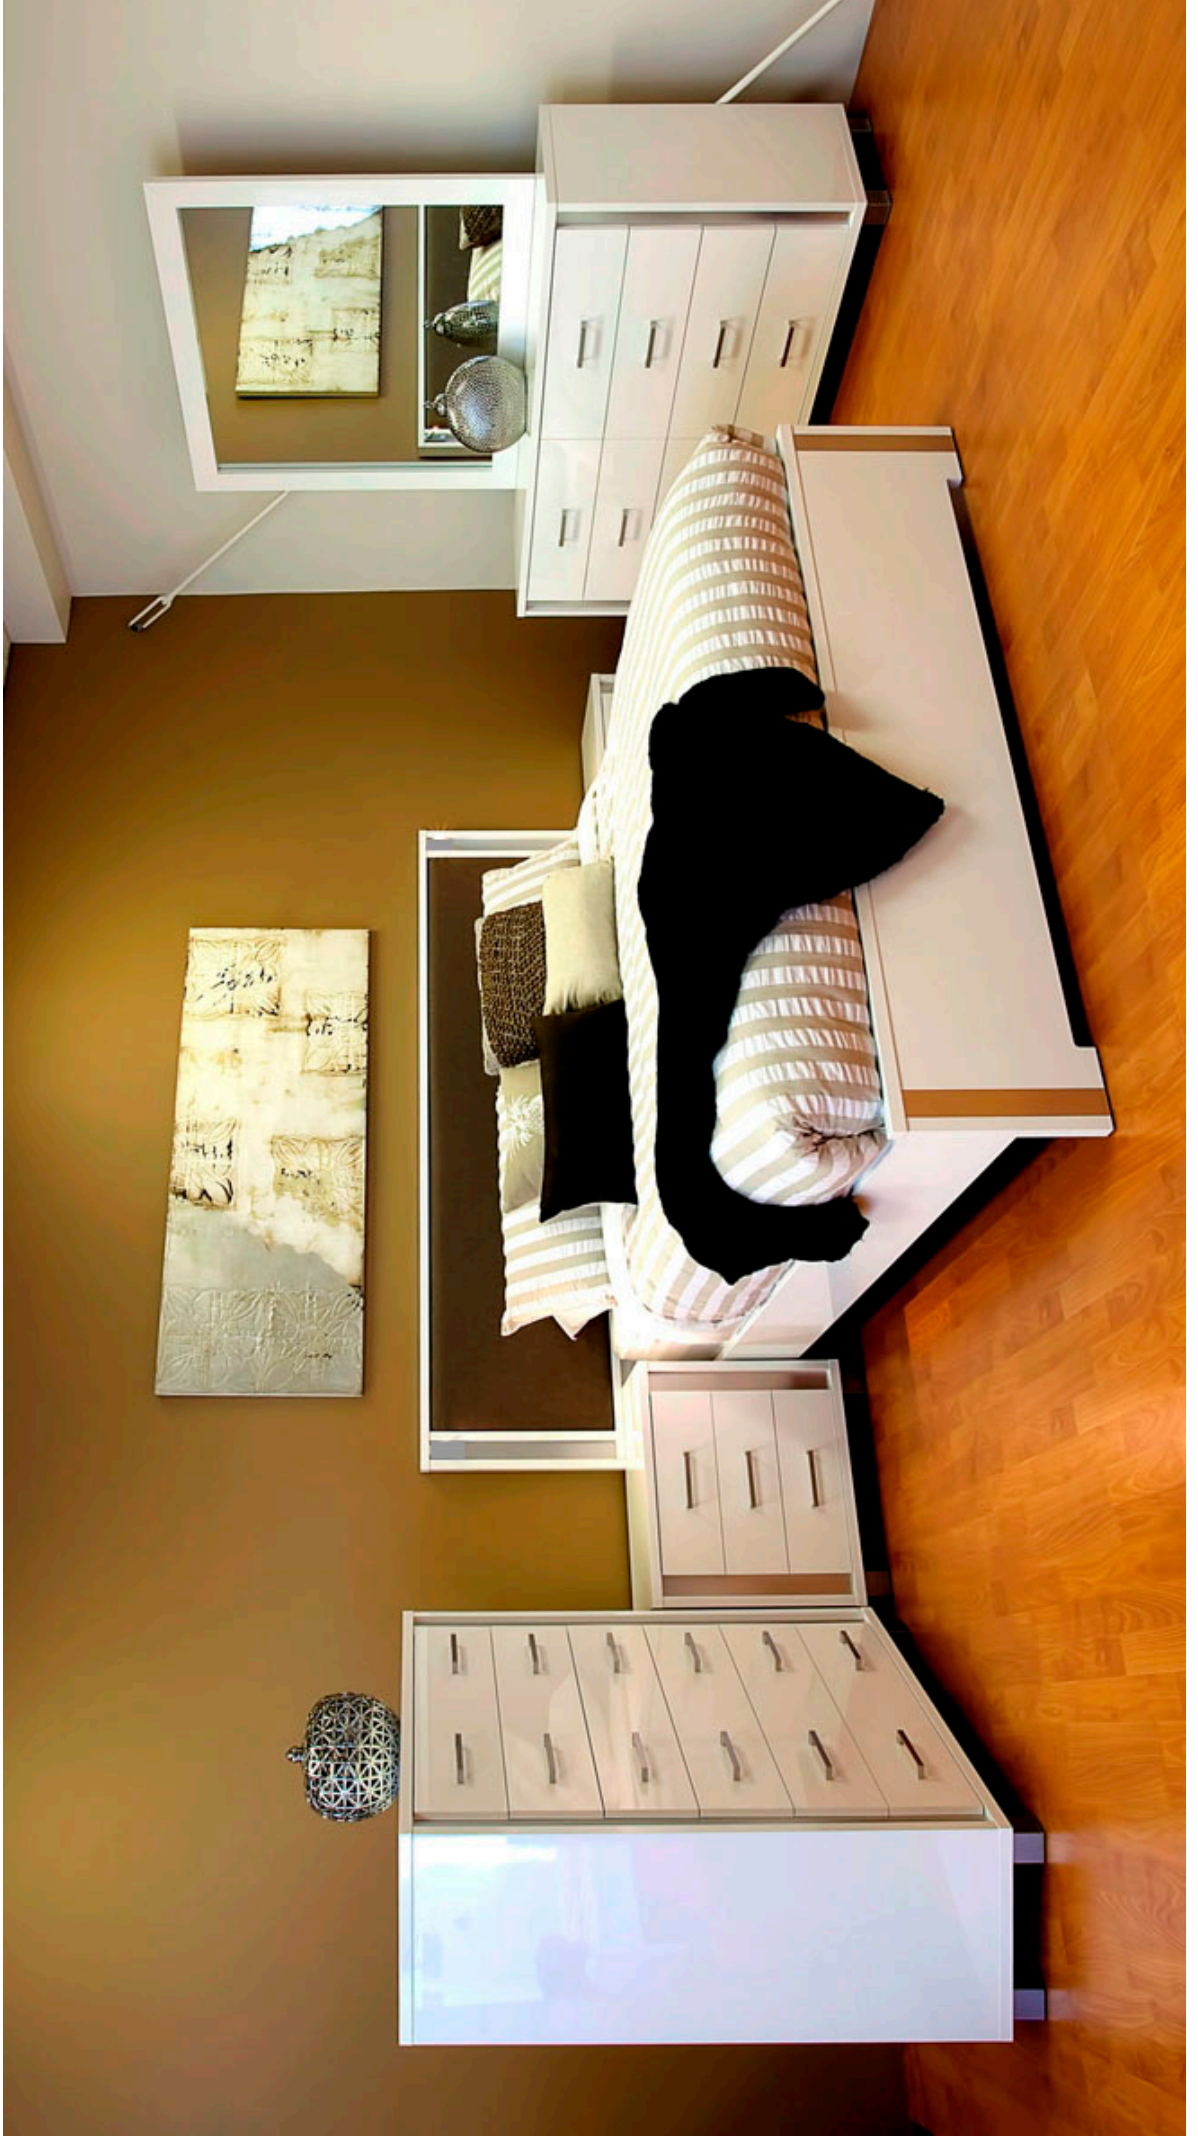

CCOLADE

EXCELLENCE IN FURNITURE

CCOLADE

EXCELLENCE IN FURNITURE

BALMORAL FREE STANDING BED HEAD

SINGLE BED SIZE	980W x 1215H
KING SINGLE BED SIZE	1260W x 1215H
DOUBLE BED SIZE	1400W x 1215H
QUEEN BED SIZE	1600W x 1215H
KING BED SIZE	1900W x 1215H

BALMORAL BED COMPLETE

SINGLE BED SIZE	1025W x 1215H
KING SINGLE BED SIZE	1275W x 1215H
DOUBLE BED SIZE	1495W x 1215H
QUEEN BED SIZE	1655W x 1215H
KING BED SIZE	1955W x 1215H

BALMORAL DIVAN BED BASE

DOUBLE BED SIZE	1450W x 1940L
QUEEN BED SIZE	1610W x 2100L
KING BED SIZE	1910W x 2100L

BALMORAL 4 DRAWER FOOT LOCKER

STANDARD SIZE	1566L x 450H x 400D
---------------	---------------------

SIDE FINGER PULL OPTION

BALMORAL BEDSIDES

WITH BLACK TRIM	600L x 600H x 400D
WITH BRUSHED ALUMINIUM TRIM	

BALMORAL 3 PIECE SUITE

WHITE WITH BRUSHED ALUMINIUM TRIM | DRAWER HANDLES | UPHOLSTERED BED PANEL

BALMORAL 3 PIECE SUITE

DOUBLE BED SIZE	2650L x 1170H
QUEEN BED SIZE	2850L x 1170H
KING BED SIZE	3150L x 1170H