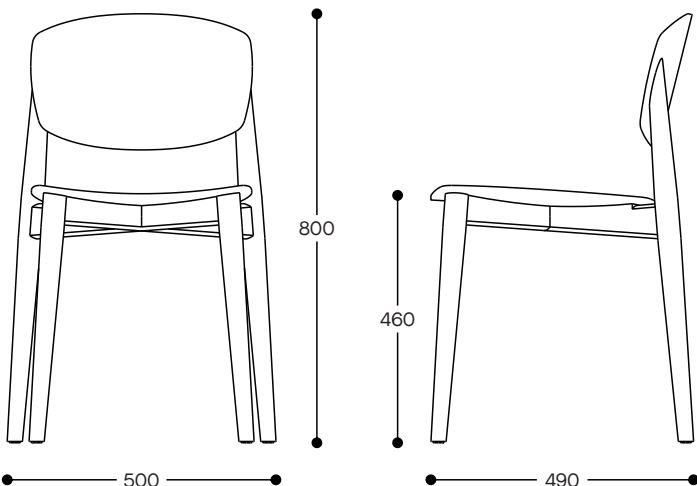

SPECIFICATIONS

Range:

- Chair with no upholstery
- Chair with upholstered pad on seat
- Chair with upholstered pad on seat and back

Features:

- Stackable upto 4 high
- Solid White Ash Timber Frame
- Black powder coated screw covers

Finishes:

- Timber Clear (natural) finish as standard
- Stained options available on request

Upholstery:

- Optional upholstered pad for seat and back
- Available in a wide range of fabric, leather or vinyl

Warranty:

- 10 years