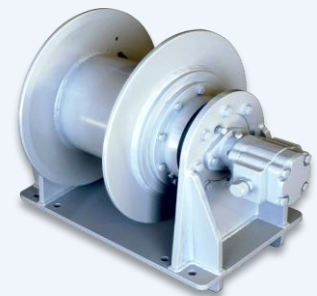

Dredger Winches

Heavy Duty Dredge Winches
Up to 30 Tonne

BUILT TOUGH, DESIGNED TO LAST!

Our expert sales and customer Service team can advise you on the Best product to suit your needs.

Contact Neumann Equipment today.

- Ladder lift winches.
- Slew winches.
- Tail winches.
- Barge winches.
- Positioning winches.

All of our dredger winches designs are verified using Finite Element Analysis (FEA), manufactured and tested to meet marine industry standards. They are Built Tough and Designed to Last!

Available Options:

- Line pull capacities – up to 30,000kg.
- Hauling line speeds – up to 50 metres per minute.
- Stainless steel construction.
- Drive motor types – electric or hydraulic.
- Hydraulic or electric control systems.
- Slew winch manifolds and valves to assist in holding the dredge cutter against the face improving production.
- Guarding to suit specific site requirements.
- Mechanical drum locking pin.
- Available in port and starboard configuration.

Please contact us by phone or email to discuss your dredger winch requirements.

Dredger Winch Examples

Winches for all dredging applications

Overhung Dredger Winch

Dredger Winches up to 30 Tonne Line Pull