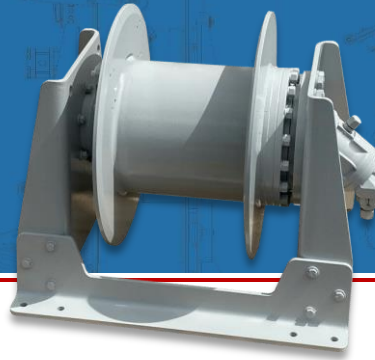

Dredger Winches

Heavy Duty Dredge Winches
Up to 30 Tonne

BUILT TOUGH, DESIGNED TO LAST!

Our expert sales and customer Service team can advise you on the Best product to suit your needs.

Contact Neumann Equipment today.

 **(07) 5589 9746**

Dredger Winches

Neumann Equipment dredge winches are designed and manufactured from high quality components for extreme environmental conditions, providing years of dependable service. We specialise in winches used on dredgers and in dredging operations, which may include:

- Ladder lift winches.
- Slew winches.
- Tail winches.
- Barge winches.
- Positioning winches.

All of our dredger winches designs are verified using Finite Element Analysis (FEA), manufactured and tested to meet marine industry standards. They are Built Tough and Designed to Last!

Available Options:

- Line pull capacities – up to 30,000kg.
- Hauling line speeds – up to 50 metres per minute.
- Stainless steel construction.
- Drive motor types – electric or hydraulic.
- Hydraulic or electric control systems.
- Slew winch manifolds and valves to assist in holding the dredge cutter against the face improving production.
- Guarding to suit specific site requirements.
- Mechanical drum locking pin.
- Available in port and starboard configuration.