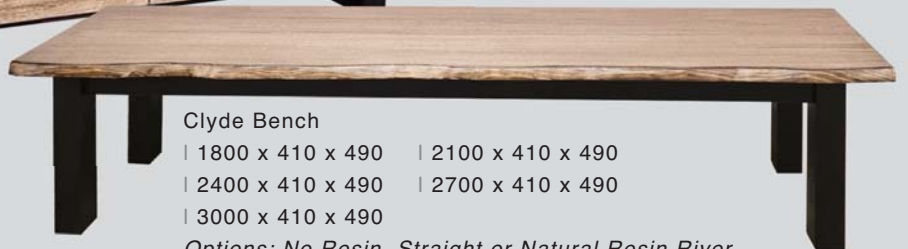

MANUFACTURED FROM AUSTRALIAN ASH AND OAK

CLYDE COLLECTION

hardwood EXCLUSIVE TO HARVEY NORMAN STORES

features

- | Owned, Designed and Manufactured in Australia
- | Manufactured from Australian Ash and Oak
- | Australian made stains, tints and resin used to achieve colours
- | Selection of sizes to choose from within our standard range
- | 32mm thick tops
- | 2 pack finish (water resistant, safe to 85°, tough finish that moves with natural movement)
- | Natural finish timber – retains natural features
- | Natural edge design
- | Australian Made campaign member

Clyde Coffee Table
 | 1000 x 1000 x 400
 | 1300 x 700 x 400
 Clyde Lamp Table
 | 600 x 600 x 470

Clyde Buffet
 | 2 Door | 3 Drawer
 | 1990 x 510 x 880

Clyde Entertainment Unit
 | 3 Drawer | 1990 x 510 x 580
 | 3 Drawer | 2290 x 510 x 580