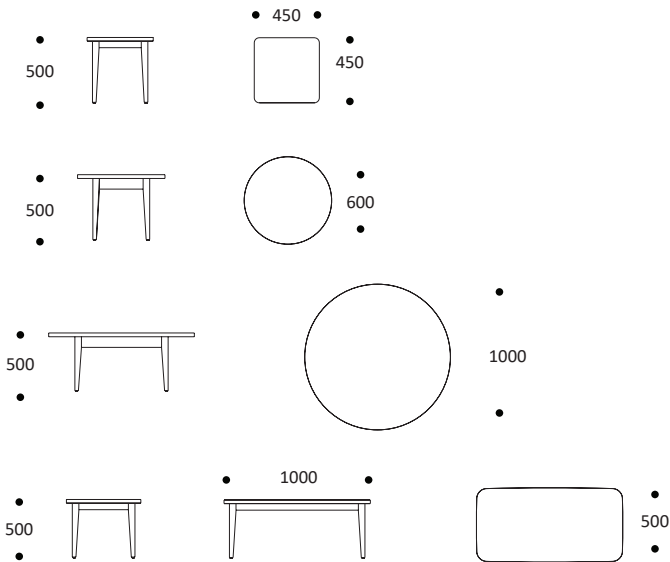

Dimensions

Occasional Tables