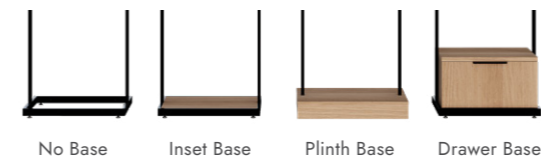

2 CHOOSE YOUR BASE