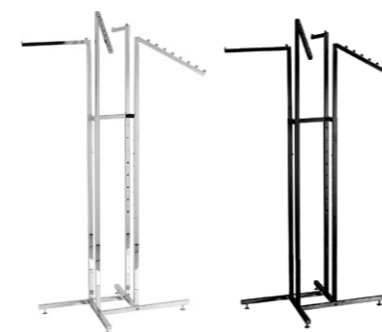

REFLEX FACEOUT ARM GRAPHIC HOLDERS

Ideal for promotions. Attachment stretches over most faceout arms.

JT7017CL	JT7015CL
\$16.80 ea	\$18.00 ea

SLATWALL DISPLAY HOOKS

Available in White, Black and Chrome.

SW4905BK	50mm	\$1.00 ea
SW4907BK	100mm	\$1.10 ea
SW4909BK	150mm	\$1.20 ea
SW4911BK	200mm	\$1.30 ea
SW4913BK	250mm	\$1.40 ea
SW4915BK	300mm	\$1.50 ea

DM0124BK DM0224BK

SMALL FOLDING DUMP BIN

470 x 470 x 760mm H
Folds flat. Height adjustable base shelf. Optional base with castors, sold separately.

DM0124BK	DM0224BK
\$70.00 ea	\$45.00 ea

FOUR WAY RACK

Includes two straight and two sloping arms for variable hanging.