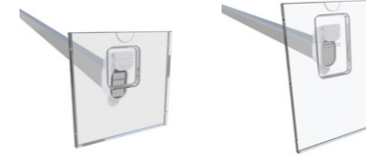

WHITE PLASTIC MANNEQUIN LEGS

Matte white mannequin legs are ideal for floor displays for jeans, undergarments, swimwear and slacks.

Male	Female
MP9733MW	MP9532MW
\$200.00	\$180.00

JT7017CL 100 x 100mm
JT7015CL 105 W x 148mm H