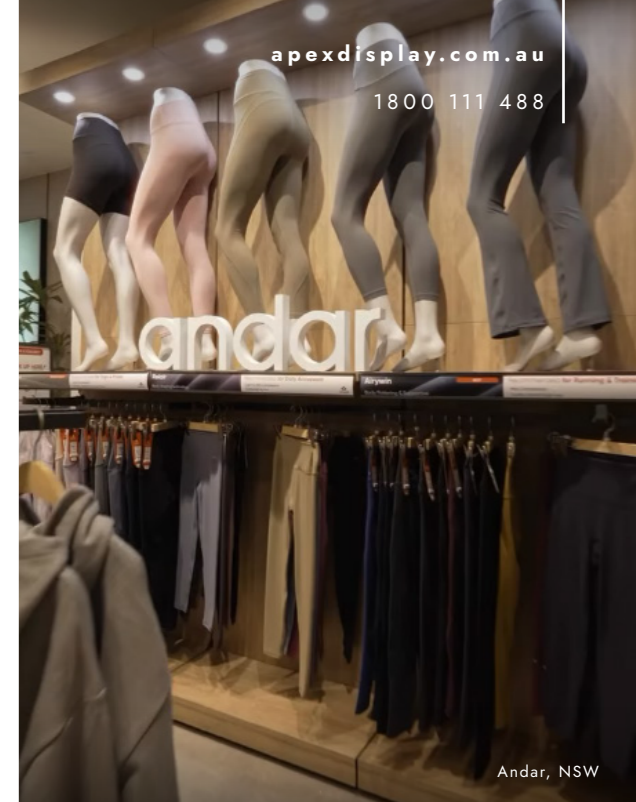

WHAT OUR CUSTOMERS SAY

Friendly, efficient, no fuss and no pressure. Solved the request in one visit and delivered a quality product that fitted our requirements perfectly. Highly recommend Apex for anything you may need for your retail space.

- Breen Schipke