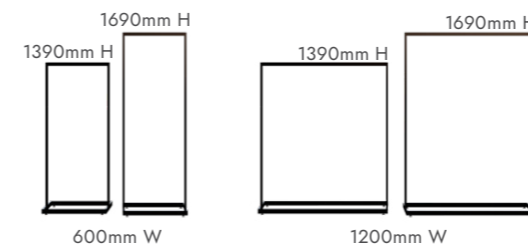

1 CHOOSE YOUR SIZE