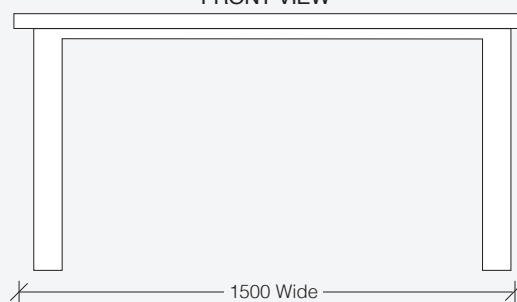

BONADIESI HALL TABLE

BONHALL01 – 1000W x 410D x 770H
BONHALL02 – 1500W x 410D x 770H

FRONT VIEW