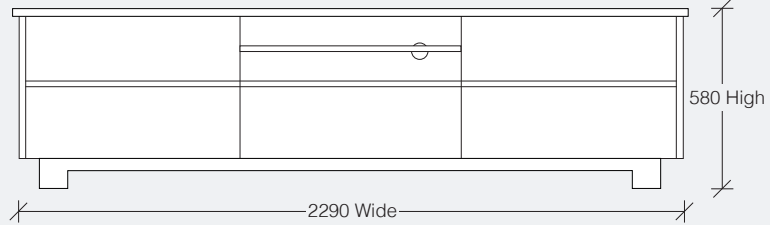

AUSTRALIAN NATURAL EDGE BONADIESI COLLECTION

hardwood EXCLUSIVE TO HARVEY NORMAN

BONADIESI ENTERTAINMENT UNIT

BONETU01 – 1990W x 510D x 580H | 5 Drawer
BONETU02 – 2290W x 510D x 580H | 5 Drawer

BONADIESI BUFFET

BONBUFF01 – 1540W x 510D x 880H | 2 Door 3 Drawer
BONBUFF02 – 1990W x 510D x 880H | 2 Door 3 Drawer

END VIEW

FRONT VIEW

BONADIESI HALL TABLE

BONHALL01 – 1000W x 410D x 770H
BONHALL02 – 1500W x 410D x 770H

BONADIESI SQUARE DINING TABLE

- BONDINSQ01** – 1500W x 1500D x 770H
- BONDINSQ02** – 1600W x 1600D x 770H
- BONDINSQ03** – 1700W x 1700D x 770H

BONADIESI DINING TABLE

- BONDIN01** – 1800W x 1200D x 770H
- BONDIN02** – 2100W x 1200D x 770H
- BONDIN03** – 2400W x 1200D x 770H
- BONDIN04** – 2700W x 1200D x 770H
- BONDIN05** – 3000W x 1200D x 770H