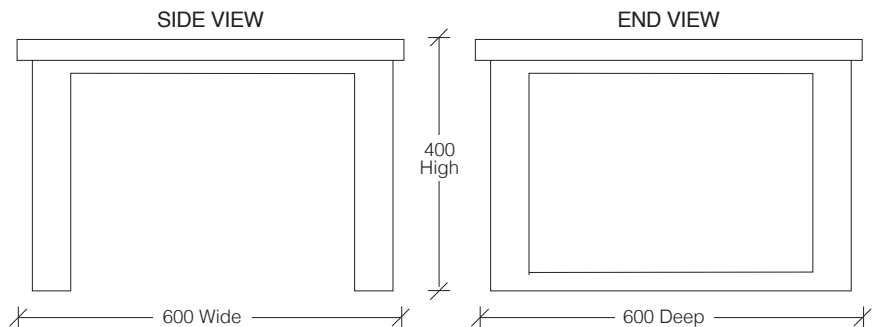

BONADIESI LAMP TABLE

BONLAMP01 – 600W x 600D x 400H