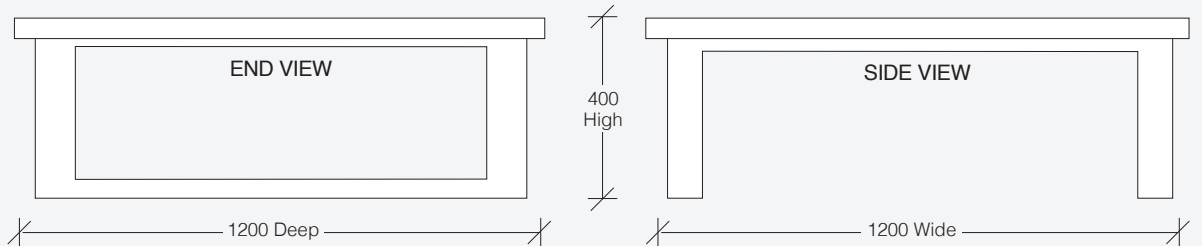

AUSTRALIAN NATURAL EDGE BONADIESI COLLECTION

hardwood EXCLUSIVE TO HARVEY NORMAN

BONADIESI COFFEE TABLE

BONADIESI SQUARE COFFEE TABLE

BONCOFF03 – 1000W x 1000D x 400H
BONCOFF04 – 1200W x 120D x 400H

BONADIESI LAMP TABLE