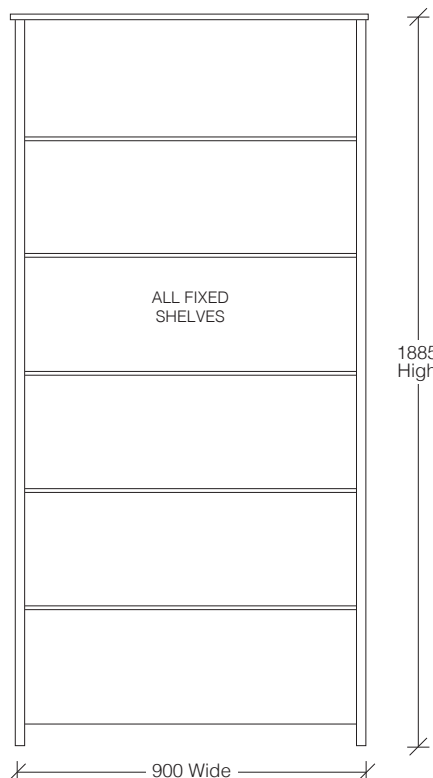

BONBUFF01 – 1540W x 510D x 880H | 2 Door 3 Drawer
BONBUFF02 – 1990W x 510D x 880H | 2 Door 3 Drawer

END VIEW

FRONT VIEW

BONADIESI HALL TABLE

BONHALL01 – 1000W x 410D x 770H
BONHALL02 – 1500W x 410D x 770H

END VIEW

FRONT VIEW

AUSTRALIAN NATURAL EDGE
BONADIESI COLLECTION
 hardwood EXCLUSIVE TO HARVEY NORMAN

BONADIESI DISPLAY

BONADIESI DISPLAY
BONDIS01 – 1000W x 410D x 1885H
 | 4 Doors - 2 Glass Inserts (Top) and 2 Timber Inserts (Base) with 1 Drawer

BONADIESI BOOKCASE

BONBOOK01
 900W x 350D x 1885H | 5 Fixed Shelves

AUSTRALIAN NATURAL EDGE BONADIESI COLLECTION

hardwood EXCLUSIVE TO HARVEY NORMAN

BONADIESI COFFEE TABLE

BONCOFF01 – 1200W x 600D x 400H
BONCOFF02 – 1500W x 800D x 400H

BONADIESI SQUARE DINING TABLE

- BONDINSQ01** – 1500W x 1500D x 770H
- BONDINSQ02** – 1600W x 1600D x 770H
- BONDINSQ03** – 1700W x 1700D x 770H

BONADIESI DINING TABLE

- BONDIN01** – 1800W x 1200D x 770H
- BONDIN02** – 2100W x 1200D x 770H
- BONDIN03** – 2400W x 1200D x 770H
- BONDIN04** – 2700W x 1200D x 770H
- BONDIN05** – 3000W x 1200D x 770H