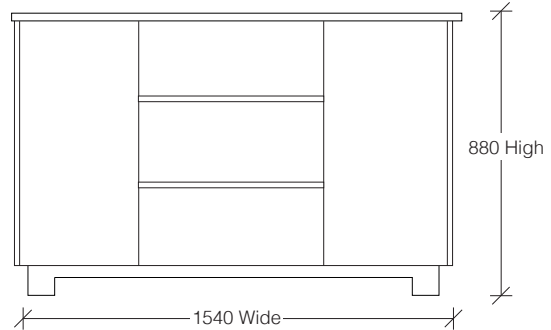

AUSTRALIAN NATURAL EDGE BONADIESI COLLECTION

hardwood EXCLUSIVE TO HARVEY NORMAN

BONADIESI ENTERTAINMENT UNIT

BONETU01 – 1990W x 510D x 580H | 5 Drawer
BONETU02 – 2290W x 510D x 580H | 5 Drawer

BONADIESI BUFFET

BONBUFF01 – 1540W x 510D x 880H | 2 Door 3 Drawer
BONBUFF02 – 1990W x 510D x 880H | 2 Door 3 Drawer

END VIEW

FRONT VIEW

BONADIESI HALL TABLE

BONHALL01 – 1000W x 410D x 770H
BONHALL02 – 1500W x 410D x 770H

END VIEW

FRONT VIEW

AUSTRALIAN NATURAL EDGE
BONADIESI COLLECTION
 hardwood EXCLUSIVE TO HARVEY NORMAN

BONADIESI DISPLAY

BONADIESI DISPLAY
BONDIS01 – 1000W x 410D x 1885H
 | 4 Doors - 2 Glass Inserts (Top) and 2 Timber Inserts (Base) with 1 Drawer

BONADIESI SQUARE DINING TABLE

- BONDINSQ01** – 1500W x 1500D x 770H
- BONDINSQ02** – 1600W x 1600D x 770H
- BONDINSQ03** – 1700W x 1700D x 770H

BONADIESI DINING TABLE

- BONDIN01** – 1800W x 1200D x 770H
- BONDIN02** – 2100W x 1200D x 770H
- BONDIN03** – 2400W x 1200D x 770H
- BONDIN04** – 2700W x 1200D x 770H
- BONDIN05** – 3000W x 1200D x 770H