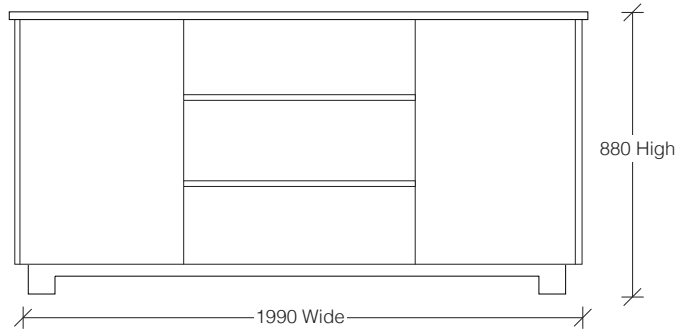

AUSTRALIAN NATURAL EDGE BONADIESI COLLECTION

hardwood EXCLUSIVE TO HARVEY NORMAN

BONADIESI ENTERTAINMENT UNIT

BONETU01 – 1990W x 510D x 580H | 5 Drawer
BONETU02 – 2290W x 510D x 580H | 5 Drawer

BONADIESI BUFFET

BONBUFF01 – 1540W x 510D x 880H | 2 Door 3 Drawer
BONBUFF02 – 1990W x 510D x 880H | 2 Door 3 Drawer

END VIEW

FRONT VIEW

BONADIESI HALL TABLE

BONHALL01 – 1000W x 410D x 770H
BONHALL02 – 1500W x 410D x 770H

END VIEW

FRONT VIEW

AUSTRALIAN NATURAL EDGE
BONADIESI COLLECTION
 hardwood EXCLUSIVE TO HARVEY NORMAN

BONADIESI DISPLAY

BONADIESI DISPLAY
BONDIS01 – 1000W x 410D x 1885H
 | 4 Doors - 2 Glass Inserts (Top) and 2 Timber Inserts (Base) with 1 Drawer

BONADIESI SQUARE DINING TABLE

- BONDINSQ01** – 1500W x 1500D x 770H
- BONDINSQ02** – 1600W x 1600D x 770H
- BONDINSQ03** – 1700W x 1700D x 770H

BONADIESI DINING TABLE

- BONDIN01** – 1800W x 1200D x 770H
- BONDIN02** – 2100W x 1200D x 770H
- BONDIN03** – 2400W x 1200D x 770H
- BONDIN04** – 2700W x 1200D x 770H
- BONDIN05** – 3000W x 1200D x 770H