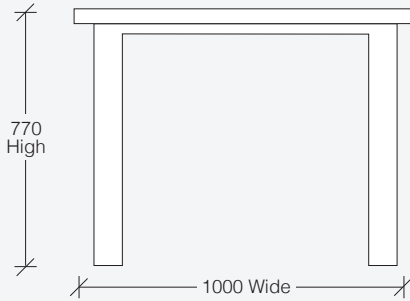

AUSTRALIAN NATURAL EDGE BONADIESI COLLECTION

hardwood EXCLUSIVE TO HARVEY NORMAN

BONADIESI ENTERTAINMENT UNIT

BONETU01 – 1990W x 510D x 580H | 5 Drawer
BONETU02 – 2290W x 510D x 580H | 5 Drawer

BONADIESI BUFFET

BONBUFF01 – 1540W x 510D x 880H | 2 Door 3 Drawer
BONBUFF02 – 1990W x 510D x 880H | 2 Door 3 Drawer

END VIEW

FRONT VIEW

BONADIESI HALL TABLE

BONHALL01 – 1000W x 410D x 770H
BONHALL02 – 1500W x 410D x 770H

BONADIESI SQUARE DINING TABLE

- BONDINSQ01** – 1500W x 1500D x 770H
- BONDINSQ02** – 1600W x 1600D x 770H
- BONDINSQ03** – 1700W x 1700D x 770H

BONADIESI DINING TABLE

- BONDIN01** – 1800W x 1200D x 770H
- BONDIN02** – 2100W x 1200D x 770H
- BONDIN03** – 2400W x 1200D x 770H
- BONDIN04** – 2700W x 1200D x 770H
- BONDIN05** – 3000W x 1200D x 770H