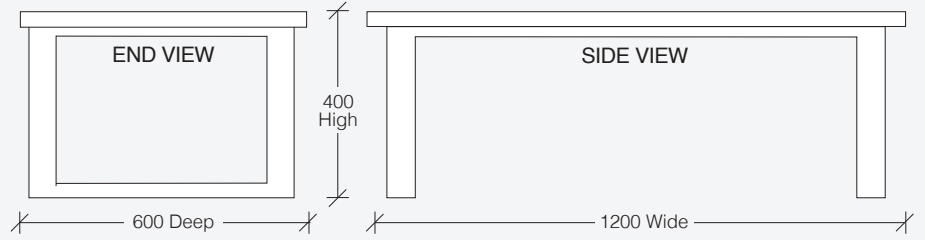

BONADIESI BOOKCASE

BONBOOK01
 900W x 350D x 1885H | 5 Fixed Shelves

AUSTRALIAN NATURAL EDGE BONADIESI COLLECTION

hardwood EXCLUSIVE TO HARVEY NORMAN

BONADIESI COFFEE TABLE

BONCOFF01 – 1200W x 600D x 400H
BONCOFF02 – 1500W x 800D x 400H