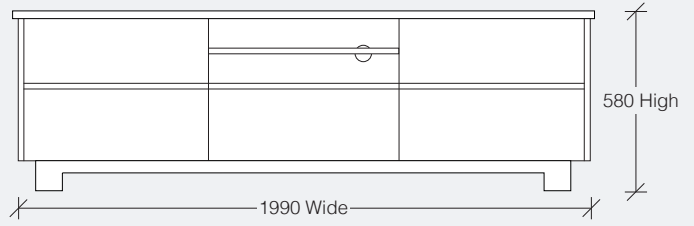

AUSTRALIAN NATURAL EDGE BONADIESI COLLECTION

hardwood EXCLUSIVE TO HARVEY NORMAN

BONADIESI ENTERTAINMENT UNIT

BONETU01 – 1990W x 510D x 580H | 5 Drawer
BONETU02 – 2290W x 510D x 580H | 5 Drawer

BONADIESI BUFFET

BONBUFF01 – 1540W x 510D x 880H | 2 Door 3 Drawer
BONBUFF02 – 1990W x 510D x 880H | 2 Door 3 Drawer

END VIEW

FRONT VIEW

BONADIESI HALL TABLE

BONHALL01 – 1000W x 410D x 770H
BONHALL02 – 1500W x 410D x 770H

END VIEW

FRONT VIEW

AUSTRALIAN NATURAL EDGE
BONADIESI COLLECTION
 hardwood EXCLUSIVE TO HARVEY NORMAN

BONADIESI DISPLAY

BONADIESI DISPLAY
BONDIS01 – 1000W x 410D x 1885H
 | 4 Doors - 2 Glass Inserts (Top) and 2 Timber Inserts (Base) with 1 Drawer

BONADIESI SQUARE DINING TABLE

- BONDINSQ01** – 1500W x 1500D x 770H
- BONDINSQ02** – 1600W x 1600D x 770H
- BONDINSQ03** – 1700W x 1700D x 770H

BONADIESI DINING TABLE

- BONDIN01** – 1800W x 1200D x 770H
- BONDIN02** – 2100W x 1200D x 770H
- BONDIN03** – 2400W x 1200D x 770H
- BONDIN04** – 2700W x 1200D x 770H
- BONDIN05** – 3000W x 1200D x 770H