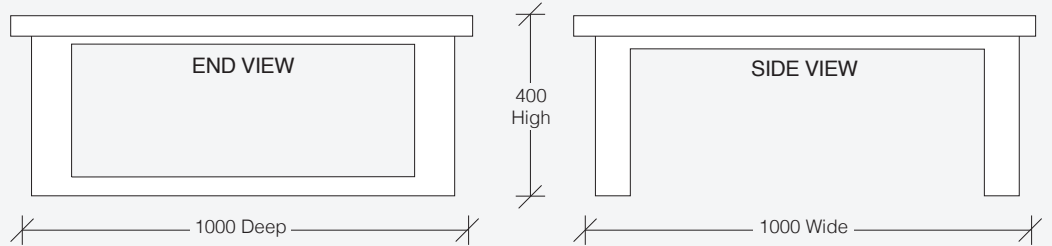

AUSTRALIAN NATURAL EDGE BONADIESI COLLECTION

hardwood EXCLUSIVE TO HARVEY NORMAN

BONADIESI COFFEE TABLE

BONADIESI SQUARE COFFEE TABLE

BONCOFF03 – 1000W x 1000D x 400H
BONCOFF04 – 1200W x 120D x 400H

BONADIESI LAMP TABLE