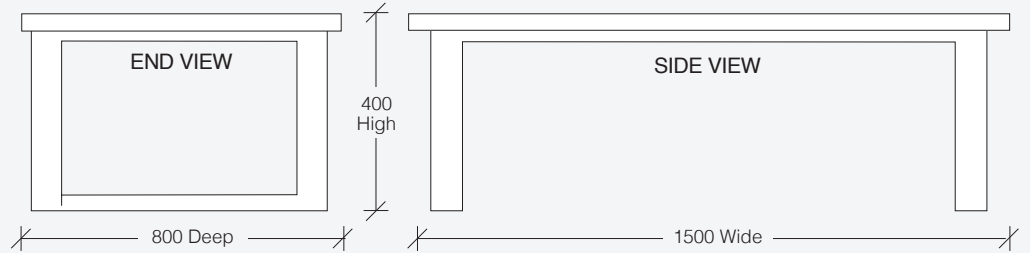

BONADIESI BOOKCASE

BONBOOK01
 900W x 350D x 1885H | 5 Fixed Shelves

AUSTRALIAN NATURAL EDGE BONADIESI COLLECTION

hardwood EXCLUSIVE TO HARVEY NORMAN

BONADIESI COFFEE TABLE

BONCOFF01 – 1200W x 600D x 400H
BONCOFF02 – 1500W x 800D x 400H