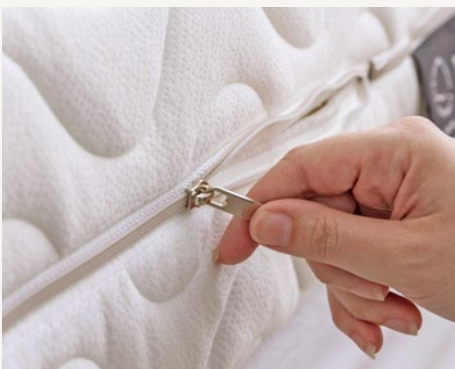

PURE SUPPORT LATEX MATTRESS

Achieve perfect spinal posture while you sleep

For a firmer, traditional latex mattress feel, our multi award-winning Pure Support mattress is ideal for those who seek buoyant support and gentle pressure relief.

With over 66 years of experience in every stitch, your Pure Support mattress is built to order by our Mattress Artisans using techniques finessed over decades. Your new mattress contains 200mm of pure and natural latex in either Medium or Firm density, with hundreds of pin core holes providing quintessential support to all areas of the body and increased breathability. The pin core holes create seven posture zones for pressure relief in the shoulder and hips, and superior lumbar support for your lower back. The Pure Support mattress was awarded ProductReview.com.au's Latex Mattress of the Year for both 2020 and 2022, and is rated 4.9 stars based on customer reviews.

Sleep Healthy

Peace of mind meets creative ingenuity and full transparency. Easily see exactly what is inside your mattress. The removable Bamboo cover is able to be laundered separately for a hygiene refresh.