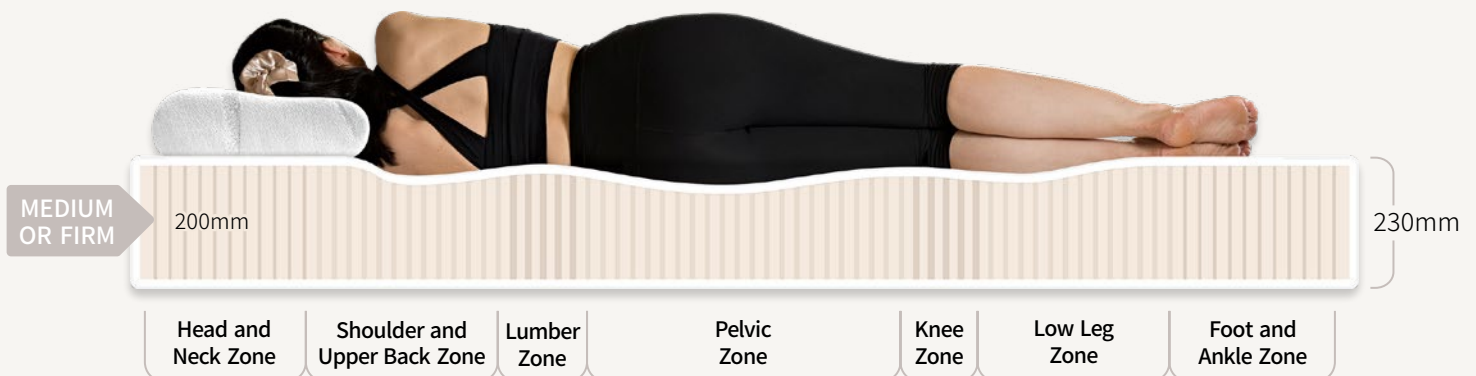

Optimal Spinal Support

Your Pure Support mattress is orthopedically designed with seven zones, to aid in lumbar support and maintaining spinal alignment. Available with a medium or firm density latex, your mattress is built to order with your comfort in mind.

Sumptuous Comfort

Flip your mattress to experience the same comfort. The dual-sided design aids longevity, while ensuring every curve and contour of your body is supported. As latex is the ultimate in durability, the Pure Support has 100% memory, readopting its original shape and moving with your body as you roll.

Adjustable Base Option

Reset, reduce stress and relax by pairing your Pure Support with a Glide Adjustable Base. One of our bases will allow you to personalise every element of your sleeping experience.