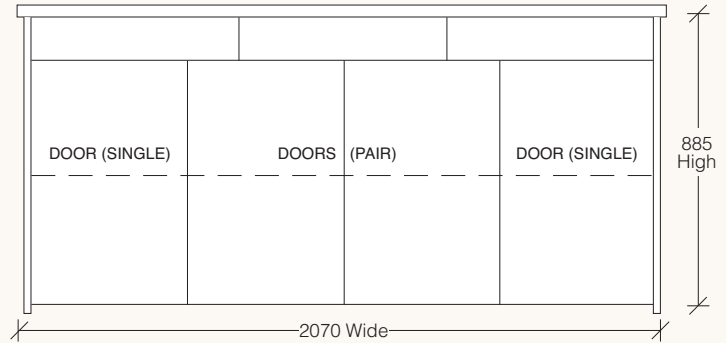

LOMBARDOZZI COLLECTION

hardwood EXCLUSIVE TO HARVEY NORMAN

LOMBARDOZZI ENTERTAINMENT UNIT

LOMETU01 – 1800W x 500D x 565H | 2 Door 1 Drawer

LOMETU02 – 2100W x 500D x 565H | 2 Door 1 Drawer

LOMETU03 – 2400W x 500D x 565H | 2 Door 2 Drawer

LOMETU04 – 2700W x 500D x 565H | 2 Door 2 Drawer

LOMBARDOZZI DISPLAY & BOOKCASE

DISPLAY

LOMDIS01 – 1020W x 410D x 1920H | 4 Doors Glass Inserts

BOOKCASE

LOMBOOK01 – 920W x 350D x 2050H | 5 Fixed Shelves

LOMBARDOZZI COLLECTION

hardwood EXCLUSIVE TO HARVEY NORMAN

LOMBARDOZZI BUFFET

- LOMB01 – 1580W x 500D x 885H | 3 Door 2 Drawer
- LOMB02 – 2070W x 500D x 885H | 4 Door 3 Drawer
- LOMB03 – 1100W x 500D x 885H | 2 Door 1 Drawer

LOMBARDOZZI LAMP TABLE

LOMLAM01 – 700W x 700D x 475H | Shelf

LOMBARDOZZI WINE INSERT

Sold separately. Can be placed on Hall Table shelf or inside Buffet

LOMWIN01 – 500W x 500D x 250W

LOMBARDOZZI COFFEE TABLE

LOMCOFF01 – 1400W x 700D x 400H | Shelf