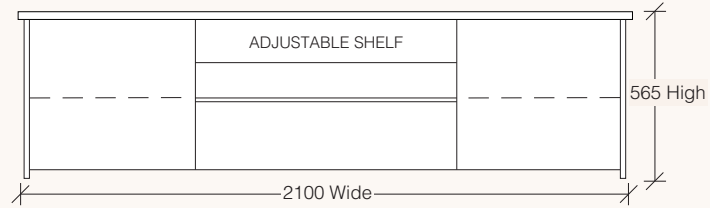

LOMBARDOZZI COLLECTION

hardwood EXCLUSIVE TO HARVEY NORMAN

LOMBARDOZZI ENTERTAINMENT UNIT

LOMETU01 – 1800W x 500D x 565H | 2 Door 1 Drawer

LOMETU02 – 2100W x 500D x 565H | 2 Door 1 Drawer

LOMETU03 – 2400W x 500D x 565H | 2 Door 2 Drawer

LOMETU04 – 2700W x 500D x 565H | 2 Door 2 Drawer

LOMBARDOZZI DISPLAY & BOOKCASE

DISPLAY

LOMDIS01 – 1020W x 410D x 1920H | 4 Doors Glass Inserts

BOOKCASE

LOMBOOK01 – 920W x 350D x 2050H | 5 Fixed Shelves

LOMBARDOZZI COLLECTION

LOMLAM01 – 700W x 700D x 475H | Shelf

LOMBARDOZZI WINE INSERT

Sold separately. Can be placed on Hall Table shelf or inside Buffet

LOMWIN01 – 500W x 500D x 250W

LOMBARDOZZI COFFEE TABLE

LOMCOFF01 – 1400W x 700D x 400H | Shelf

LOMBARDOZZI HALL TABLE

LOMC01 – 1500W x 410D x 770H | Shelf

Pictured with optional Wine Insert

LOMBARDOZZI COLLECTION

hardwood EXCLUSIVE TO HARVEY NORMAN

LOMBARDOZZI DINING TABLE

- LOMDIN05** – 1800W x 1200D x 770H
- LOMDIN03** – 2100W x 1200D x 770H
- LOMDIN02** – 2400W x 1200D x 770H
- LOMDIN01** – 2700W x 1200D x 770H
- LOMDIN04** – 3000W x 1200D x 770H
- LOMDIN06** – 3500W x 1200D x 770H