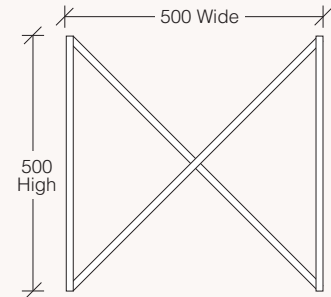

LOMWIN01 – 500W x 500D x 250W

LOMBARDOZZI WINE INSERT