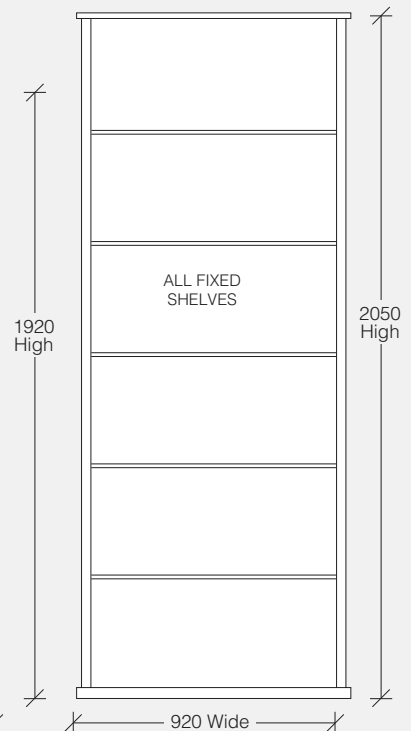

LOMBARDOZZI COLLECTION

hardwood EXCLUSIVE TO HARVEY NORMAN

LOMBARDOZZI ENTERTAINMENT UNIT

LOMETU01 – 1800W x 500D x 565H | 2 Door 1 Drawer

LOMETU02 – 2100W x 500D x 565H | 2 Door 1 Drawer

LOMETU03 – 2400W x 500D x 565H | 2 Door 2 Drawer

LOMETU04 – 2700W x 500D x 565H | 2 Door 2 Drawer

LOMBARDOZZI DISPLAY & BOOKCASE

DISPLAY

LOMDIS01 – 1020W x 410D x 1920H | 4 Doors Glass Inserts

BOOKCASE

LOMBOOK01 – 920W x 350D x 2050H | 5 Fixed Shelves

LOMBARDOZZI COLLECTION

hardwood EXCLUSIVE TO HARVEY NORMAN

LOMBARDOZZI BUFFET

- LOMB01 – 1580W x 500D x 885H | 3 Door 2 Drawer
- LOMB02 – 2070W x 500D x 885H | 4 Door 3 Drawer
- LOMB03 – 1100W x 500D x 885H | 2 Door 1 Drawer

LOMBARDOZZI LAMP TABLE

LOMBARDOZZI HALL TABLE

LOMC01 – 1500W x 410D x 770H | Shelf

Pictured with optional Wine Insert

LOMBARDOZZI COLLECTION

hardwood EXCLUSIVE TO HARVEY NORMAN

LOMBARDOZZI DINING TABLE

- LOMDIN05** – 1800W x 1200D x 770H
- LOMDIN03** – 2100W x 1200D x 770H
- LOMDIN02** – 2400W x 1200D x 770H
- LOMDIN01** – 2700W x 1200D x 770H
- LOMDIN04** – 3000W x 1200D x 770H
- LOMDIN06** – 3500W x 1200D x 770H