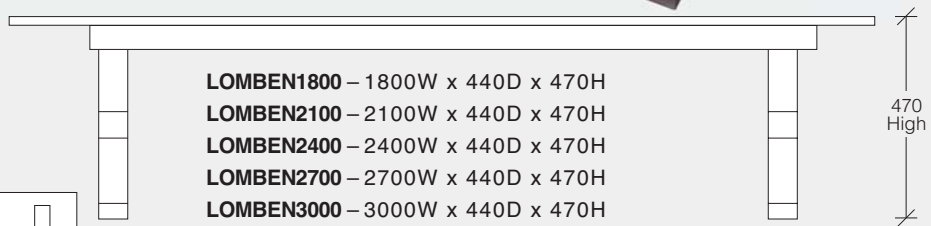

LOMLAM01 – 700W x 700D x 475H | Shelf

LOMBARDOZZI WINE INSERT

Sold separately. Can be placed on Hall Table shelf or inside Buffet

LOMWIN01 – 500W x 500D x 250W

LOMBARDOZZI COFFEE TABLE

LOMCOFF01 – 1400W x 700D x 400H | Shelf

LOMBARDOZZI HALL TABLE

LOMC01 – 1500W x 410D x 770H | Shelf

Pictured with optional Wine Insert

LOMBARDOZZI COLLECTION

hardwood EXCLUSIVE TO HARVEY NORMAN

LOMBARDOZZI DINING TABLE

- LOMDIN05** – 1800W x 1200D x 770H
- LOMDIN03** – 2100W x 1200D x 770H
- LOMDIN02** – 2400W x 1200D x 770H
- LOMDIN01** – 2700W x 1200D x 770H
- LOMDIN04** – 3000W x 1200D x 770H
- LOMDIN06** – 3500W x 1200D x 770H

LOMBARDOZZI BENCH

Pictured with Dining Table

- LOMBEN1800** – 1800W x 440D x 470H
- LOMBEN2100** – 2100W x 440D x 470H
- LOMBEN2400** – 2400W x 440D x 470H
- LOMBEN2700** – 2700W x 440D x 470H
- LOMBEN3000** – 3000W x 440D x 470H
- LOMBEN3500** – 3500W x 440D x 470H