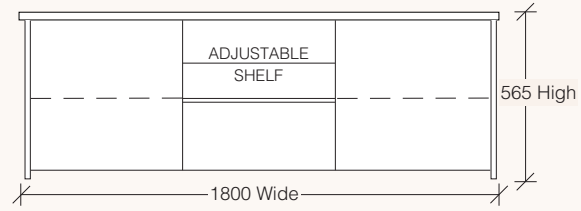

LOMBARDOZZI COLLECTION

hardwood EXCLUSIVE TO HARVEY NORMAN

LOMBARDOZZI ENTERTAINMENT UNIT

LOMETU01 – 1800W x 500D x 565H | 2 Door 1 Drawer

LOMETU02 – 2100W x 500D x 565H | 2 Door 1 Drawer

LOMETU03 – 2400W x 500D x 565H | 2 Door 2 Drawer

LOMETU04 – 2700W x 500D x 565H | 2 Door 2 Drawer

LOMBARDOZZI DISPLAY & BOOKCASE

DISPLAY

LOMDIS01 – 1020W x 410D x 1920H | 4 Doors Glass Inserts

BOOKCASE

LOMBOOK01 – 920W x 350D x 2050H | 5 Fixed Shelves

LOMBARDOZZI COLLECTION

hardwood EXCLUSIVE TO HARVEY NORMAN

LOMBARDOZZI BUFFET

- LOMB01 – 1580W x 500D x 885H | 3 Door 2 Drawer
- LOMB02 – 2070W x 500D x 885H | 4 Door 3 Drawer
- LOMB03 – 1100W x 500D x 885H | 2 Door 1 Drawer

LOMBARDOZZI LAMP TABLE

LOMLAM01 – 700W x 700D x 475H | Shelf

LOMBARDOZZI WINE INSERT

Sold separately. Can be placed on Hall Table shelf or inside Buffet

LOMWIN01 – 500W x 500D x 250W

LOMBARDOZZI COFFEE TABLE

LOMCOFF01 – 1400W x 700D x 400H | Shelf