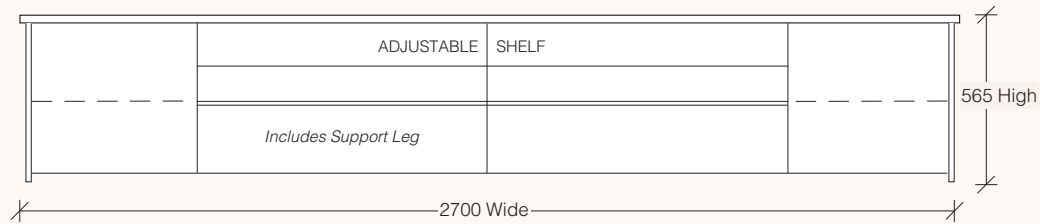

LOMBARDOZZI COLLECTION

hardwood EXCLUSIVE TO HARVEY NORMAN

LOMBARDOZZI ENTERTAINMENT UNIT

LOMETU01 – 1800W x 500D x 565H | 2 Door 1 Drawer

LOMETU02 – 2100W x 500D x 565H | 2 Door 1 Drawer

LOMETU03 – 2400W x 500D x 565H | 2 Door 2 Drawer

LOMETU04 – 2700W x 500D x 565H | 2 Door 2 Drawer

LOMBARDOZZI DISPLAY & BOOKCASE

DISPLAY

LOMDIS01 – 1020W x 410D x 1920H | 4 Doors Glass Inserts

BOOKCASE

LOMBOOK01 – 920W x 350D x 2050H | 5 Fixed Shelves

LOMBARDOZZI COLLECTION

hardwood EXCLUSIVE TO HARVEY NORMAN

LOMBARDOZZI BUFFET

- LOMB01 – 1580W x 500D x 885H | 3 Door 2 Drawer
- LOMB02 – 2070W x 500D x 885H | 4 Door 3 Drawer
- LOMB03 – 1100W x 500D x 885H | 2 Door 1 Drawer

LOMBARDOZZI LAMP TABLE

LOMBARDOZZI HALL TABLE

LOMC01 – 1500W x 410D x 770H | Shelf

Pictured with optional Wine Insert

LOMBARDOZZI COLLECTION

hardwood EXCLUSIVE TO HARVEY NORMAN

LOMBARDOZZI DINING TABLE

- LOMDIN05** – 1800W x 1200D x 770H
- LOMDIN03** – 2100W x 1200D x 770H
- LOMDIN02** – 2400W x 1200D x 770H
- LOMDIN01** – 2700W x 1200D x 770H
- LOMDIN04** – 3000W x 1200D x 770H
- LOMDIN06** – 3500W x 1200D x 770H