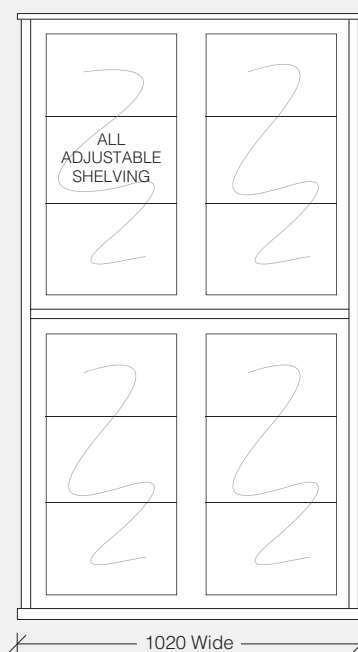

LOMBARDOZZI COLLECTION

hardwood EXCLUSIVE TO HARVEY NORMAN

LOMBARDOZZI ENTERTAINMENT UNIT

LOMETU01 – 1800W x 500D x 565H | 2 Door 1 Drawer

LOMETU02 – 2100W x 500D x 565H | 2 Door 1 Drawer

LOMETU03 – 2400W x 500D x 565H | 2 Door 2 Drawer

LOMETU04 – 2700W x 500D x 565H | 2 Door 2 Drawer

LOMBARDOZZI DISPLAY & BOOKCASE

DISPLAY

LOMDIS01 – 1020W x 410D x 1920H | 4 Doors Glass Inserts

BOOKCASE

LOMBOOK01 – 920W x 350D x 2050H | 5 Fixed Shelves

LOMBARDOZZI COLLECTION

hardwood EXCLUSIVE TO HARVEY NORMAN

LOMBARDOZZI BUFFET

- LOMB01 – 1580W x 500D x 885H | 3 Door 2 Drawer
- LOMB02 – 2070W x 500D x 885H | 4 Door 3 Drawer
- LOMB03 – 1100W x 500D x 885H | 2 Door 1 Drawer

LOMBARDOZZI LAMP TABLE