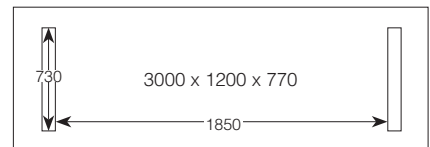

LOMBARDOZZI HALL TABLE

LOMC01 – 1500W x 410D x 770H | Shelf

Pictured with optional Wine Insert

LOMBARDOZZI COLLECTION

hardwood EXCLUSIVE TO HARVEY NORMAN

LOMBARDOZZI DINING TABLE

- LOMDIN05** – 1800W x 1200D x 770H
- LOMDIN03** – 2100W x 1200D x 770H
- LOMDIN02** – 2400W x 1200D x 770H
- LOMDIN01** – 2700W x 1200D x 770H
- LOMDIN04** – 3000W x 1200D x 770H
- LOMDIN06** – 3500W x 1200D x 770H