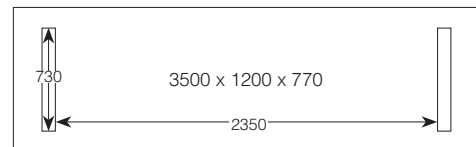

LOMBARDOZZI HALL TABLE

LOMC01 – 1500W x 410D x 770H | Shelf

Pictured with optional Wine Insert

LOMBARDOZZI COLLECTION

hardwood EXCLUSIVE TO HARVEY NORMAN

LOMBARDOZZI DINING TABLE

- LOMDIN05** – 1800W x 1200D x 770H
- LOMDIN03** – 2100W x 1200D x 770H
- LOMDIN02** – 2400W x 1200D x 770H
- LOMDIN01** – 2700W x 1200D x 770H
- LOMDIN04** – 3000W x 1200D x 770H
- LOMDIN06** – 3500W x 1200D x 770H