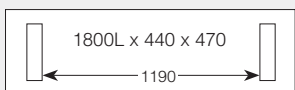

LOMLAM01 – 700W x 700D x 475H | Shelf

LOMBARDOZZI WINE INSERT

Sold separately. Can be placed on Hall Table shelf or inside Buffet

LOMWIN01 – 500W x 500D x 250W

LOMBARDOZZI COFFEE TABLE

LOMCOFF01 – 1400W x 700D x 400H | Shelf

LOMBARDOZZI HALL TABLE

LOMC01 – 1500W x 410D x 770H | Shelf

Pictured with optional Wine Insert

LOMBARDOZZI COLLECTION

hardwood EXCLUSIVE TO HARVEY NORMAN

LOMBARDOZZI DINING TABLE

- LOMDIN05** – 1800W x 1200D x 770H
- LOMDIN03** – 2100W x 1200D x 770H
- LOMDIN02** – 2400W x 1200D x 770H
- LOMDIN01** – 2700W x 1200D x 770H
- LOMDIN04** – 3000W x 1200D x 770H
- LOMDIN06** – 3500W x 1200D x 770H

LOMBARDOZZI BENCH

Pictured with Dining Table

- LOMBEN1800** – 1800W x 440D x 470H
- LOMBEN2100** – 2100W x 440D x 470H
- LOMBEN2400** – 2400W x 440D x 470H
- LOMBEN2700** – 2700W x 440D x 470H
- LOMBEN3000** – 3000W x 440D x 470H
- LOMBEN3500** – 3500W x 440D x 470H