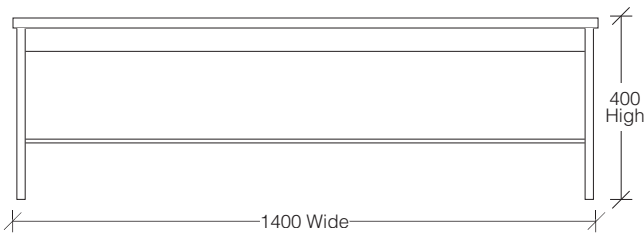

LOMLAM01 – 700W x 700D x 475H | Shelf

LOMBARDOZZI WINE INSERT

Sold separately. Can be placed on Hall Table shelf or inside Buffet

LOMWIN01 – 500W x 500D x 250W

LOMBARDOZZI COFFEE TABLE

LOMCOFF01 – 1400W x 700D x 400H | Shelf

LOMBARDOZZI HALL TABLE

LOMC01 – 1500W x 410D x 770H | Shelf

Pictured with optional Wine Insert

LOMBARDOZZI COLLECTION

hardwood EXCLUSIVE TO HARVEY NORMAN

LOMBARDOZZI DINING TABLE

- LOMDIN05** – 1800W x 1200D x 770H
- LOMDIN03** – 2100W x 1200D x 770H
- LOMDIN02** – 2400W x 1200D x 770H
- LOMDIN01** – 2700W x 1200D x 770H
- LOMDIN04** – 3000W x 1200D x 770H
- LOMDIN06** – 3500W x 1200D x 770H