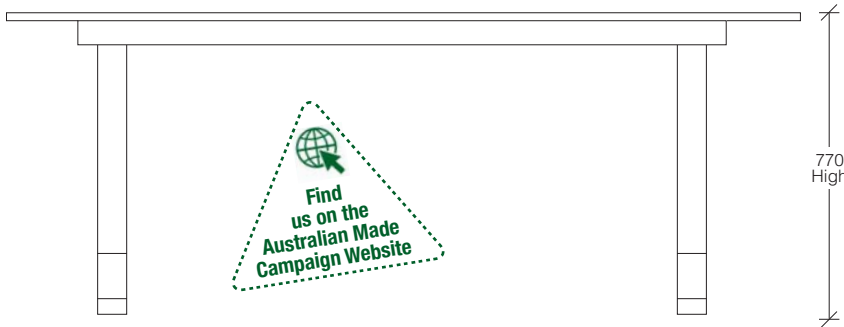

LOMLAM01 – 700W x 700D x 475H | Shelf

LOMBARDOZZI WINE INSERT

Sold separately. Can be placed on Hall Table shelf or inside Buffet

LOMWIN01 – 500W x 500D x 250W

LOMBARDOZZI COFFEE TABLE

LOMCOFF01 – 1400W x 700D x 400H | Shelf

LOMBARDOZZI HALL TABLE

LOMC01 – 1500W x 410D x 770H | Shelf

Pictured with optional Wine Insert

LOMBARDOZZI COLLECTION

hardwood EXCLUSIVE TO HARVEY NORMAN

LOMBARDOZZI DINING TABLE

- LOMDIN05** – 1800W x 1200D x 770H
- LOMDIN03** – 2100W x 1200D x 770H
- LOMDIN02** – 2400W x 1200D x 770H
- LOMDIN01** – 2700W x 1200D x 770H
- LOMDIN04** – 3000W x 1200D x 770H
- LOMDIN06** – 3500W x 1200D x 770H

LOMBARDOZZI BENCH

Pictured with Dining Table

- LOMBEN1800** – 1800W x 440D x 470H
- LOMBEN2100** – 2100W x 440D x 470H
- LOMBEN2400** – 2400W x 440D x 470H
- LOMBEN2700** – 2700W x 440D x 470H
- LOMBEN3000** – 3000W x 440D x 470H
- LOMBEN3500** – 3500W x 440D x 470H