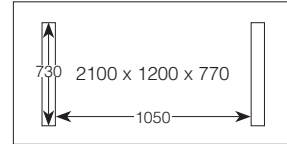

LOMBARDOZZI HALL TABLE

LOMC01 – 1500W x 410D x 770H | Shelf

Pictured with optional Wine Insert

LOMBARDOZZI COLLECTION

hardwood EXCLUSIVE TO HARVEY NORMAN

LOMBARDOZZI DINING TABLE

- LOMDIN05** – 1800W x 1200D x 770H
- LOMDIN03** – 2100W x 1200D x 770H
- LOMDIN02** – 2400W x 1200D x 770H
- LOMDIN01** – 2700W x 1200D x 770H
- LOMDIN04** – 3000W x 1200D x 770H
- LOMDIN06** – 3500W x 1200D x 770H