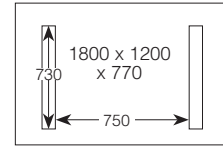

LOMBARDOZZI HALL TABLE

LOMC01 – 1500W x 410D x 770H | Shelf

Pictured with optional Wine Insert

LOMBARDOZZI COLLECTION

hardwood EXCLUSIVE TO HARVEY NORMAN

LOMBARDOZZI DINING TABLE

- LOMDIN05** – 1800W x 1200D x 770H
- LOMDIN03** – 2100W x 1200D x 770H
- LOMDIN02** – 2400W x 1200D x 770H
- LOMDIN01** – 2700W x 1200D x 770H
- LOMDIN04** – 3000W x 1200D x 770H
- LOMDIN06** – 3500W x 1200D x 770H