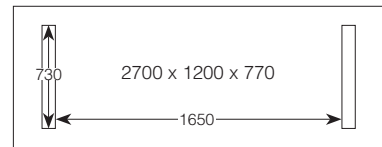

LOMBARDOZZI HALL TABLE

LOMC01 – 1500W x 410D x 770H | Shelf

Pictured with optional Wine Insert

LOMBARDOZZI COLLECTION

hardwood EXCLUSIVE TO HARVEY NORMAN

LOMBARDOZZI DINING TABLE

- LOMDIN05** – 1800W x 1200D x 770H
- LOMDIN03** – 2100W x 1200D x 770H
- LOMDIN02** – 2400W x 1200D x 770H
- LOMDIN01** – 2700W x 1200D x 770H
- LOMDIN04** – 3000W x 1200D x 770H
- LOMDIN06** – 3500W x 1200D x 770H