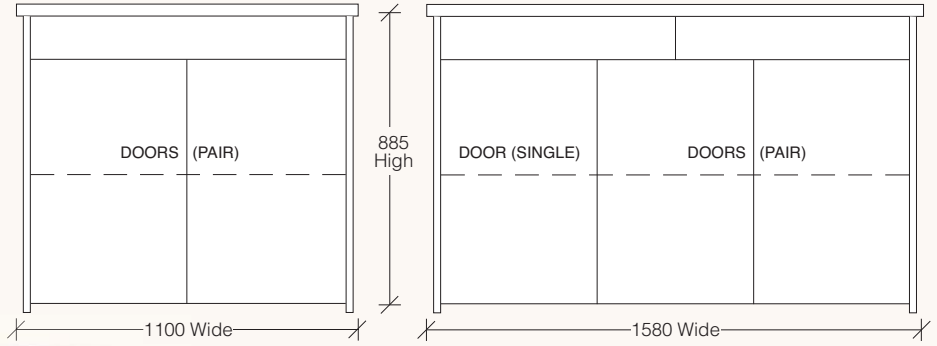

LOMETU04 – 2700W x 500D x 565H | 2 Door 2 Drawer

LOMBARDOZZI DISPLAY & BOOKCASE

DISPLAY

LOMDIS01 – 1020W x 410D x 1920H | 4 Doors Glass Inserts

BOOKCASE

LOMBOOK01 – 920W x 350D x 2050H | 5 Fixed Shelves

LOMBARDOZZI COLLECTION

hardwood EXCLUSIVE TO HARVEY NORMAN

LOMBARDOZZI BUFFET

- LOMB01 – 1580W x 500D x 885H | 3 Door 2 Drawer
- LOMB02 – 2070W x 500D x 885H | 4 Door 3 Drawer
- LOMB03 – 1100W x 500D x 885H | 2 Door 1 Drawer

LOMBARDOZZI LAMP TABLE

LOMLAM01 – 700W x 700D x 475H | Shelf

LOMBARDOZZI WINE INSERT

Sold separately. Can be placed on Hall Table shelf or inside Buffet

LOMWIN01 – 500W x 500D x 250W

LOMBARDOZZI COFFEE TABLE

LOMCOFF01 – 1400W x 700D x 400H | Shelf

LOMBARDOZZI HALL TABLE

LOMC01 – 1500W x 410D x 770H | Shelf

Pictured with optional Wine Insert

LOMBARDOZZI COLLECTION

hardwood EXCLUSIVE TO HARVEY NORMAN

LOMBARDOZZI DINING TABLE

- LOMDIN05** – 1800W x 1200D x 770H
- LOMDIN03** – 2100W x 1200D x 770H
- LOMDIN02** – 2400W x 1200D x 770H
- LOMDIN01** – 2700W x 1200D x 770H
- LOMDIN04** – 3000W x 1200D x 770H
- LOMDIN06** – 3500W x 1200D x 770H