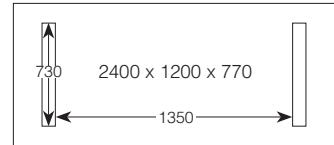

LOMBARDOZZI HALL TABLE

LOMC01 – 1500W x 410D x 770H | Shelf

Pictured with optional Wine Insert

LOMBARDOZZI COLLECTION

hardwood EXCLUSIVE TO HARVEY NORMAN

LOMBARDOZZI DINING TABLE

- LOMDIN05** – 1800W x 1200D x 770H
- LOMDIN03** – 2100W x 1200D x 770H
- LOMDIN02** – 2400W x 1200D x 770H
- LOMDIN01** – 2700W x 1200D x 770H
- LOMDIN04** – 3000W x 1200D x 770H
- LOMDIN06** – 3500W x 1200D x 770H