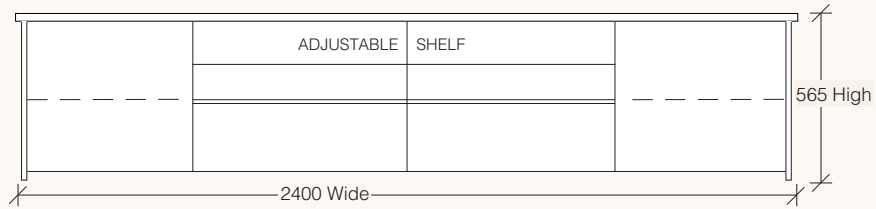

LOMBARDOZZI COLLECTION

hardwood EXCLUSIVE TO HARVEY NORMAN

LOMBARDOZZI ENTERTAINMENT UNIT

LOMETU01 – 1800W x 500D x 565H | 2 Door 1 Drawer

LOMETU02 – 2100W x 500D x 565H | 2 Door 1 Drawer

LOMETU03 – 2400W x 500D x 565H | 2 Door 2 Drawer

LOMETU04 – 2700W x 500D x 565H | 2 Door 2 Drawer

LOMBARDOZZI DISPLAY & BOOKCASE

DISPLAY

LOMDIS01 – 1020W x 410D x 1920H | 4 Doors Glass Inserts

BOOKCASE

LOMBOOK01 – 920W x 350D x 2050H | 5 Fixed Shelves

LOMBARDOZZI COLLECTION

LOMLAM01 – 700W x 700D x 475H | Shelf

LOMBARDOZZI WINE INSERT

Sold separately. Can be placed on Hall Table shelf or inside Buffet

LOMWIN01 – 500W x 500D x 250W

LOMBARDOZZI COFFEE TABLE

LOMCOFF01 – 1400W x 700D x 400H | Shelf

LOMBARDOZZI HALL TABLE

LOMC01 – 1500W x 410D x 770H | Shelf

Pictured with optional Wine Insert

LOMBARDOZZI COLLECTION

hardwood EXCLUSIVE TO HARVEY NORMAN

LOMBARDOZZI DINING TABLE

- LOMDIN05** – 1800W x 1200D x 770H
- LOMDIN03** – 2100W x 1200D x 770H
- LOMDIN02** – 2400W x 1200D x 770H
- LOMDIN01** – 2700W x 1200D x 770H
- LOMDIN04** – 3000W x 1200D x 770H
- LOMDIN06** – 3500W x 1200D x 770H