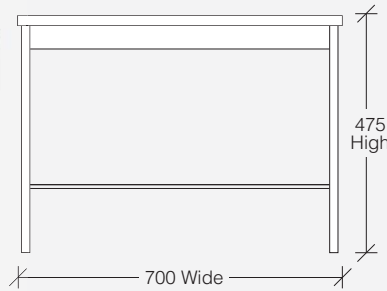

LOMETU04 – 2700W x 500D x 565H | 2 Door 2 Drawer

LOMBARDOZZI DISPLAY & BOOKCASE

DISPLAY

LOMDIS01 – 1020W x 410D x 1920H | 4 Doors Glass Inserts

BOOKCASE

LOMBOOK01 – 920W x 350D x 2050H | 5 Fixed Shelves

LOMBARDOZZI COLLECTION

hardwood EXCLUSIVE TO HARVEY NORMAN

LOMBARDOZZI BUFFET

- LOMB01 – 1580W x 500D x 885H | 3 Door 2 Drawer
- LOMB02 – 2070W x 500D x 885H | 4 Door 3 Drawer
- LOMB03 – 1100W x 500D x 885H | 2 Door 1 Drawer

LOMBARDOZZI LAMP TABLE

LOMLAM01 – 700W x 700D x 475H | Shelf

LOMBARDOZZI WINE INSERT

Sold separately. Can be placed on Hall Table shelf or inside Buffet

LOMWIN01 – 500W x 500D x 250W

LOMBARDOZZI COFFEE TABLE

LOMCOFF01 – 1400W x 700D x 400H | Shelf

LOMBARDOZZI HALL TABLE

LOMC01 – 1500W x 410D x 770H | Shelf

Pictured with optional Wine Insert

LOMBARDOZZI COLLECTION

hardwood EXCLUSIVE TO HARVEY NORMAN

LOMBARDOZZI DINING TABLE

- LOMDIN05** – 1800W x 1200D x 770H
- LOMDIN03** – 2100W x 1200D x 770H
- LOMDIN02** – 2400W x 1200D x 770H
- LOMDIN01** – 2700W x 1200D x 770H
- LOMDIN04** – 3000W x 1200D x 770H
- LOMDIN06** – 3500W x 1200D x 770H