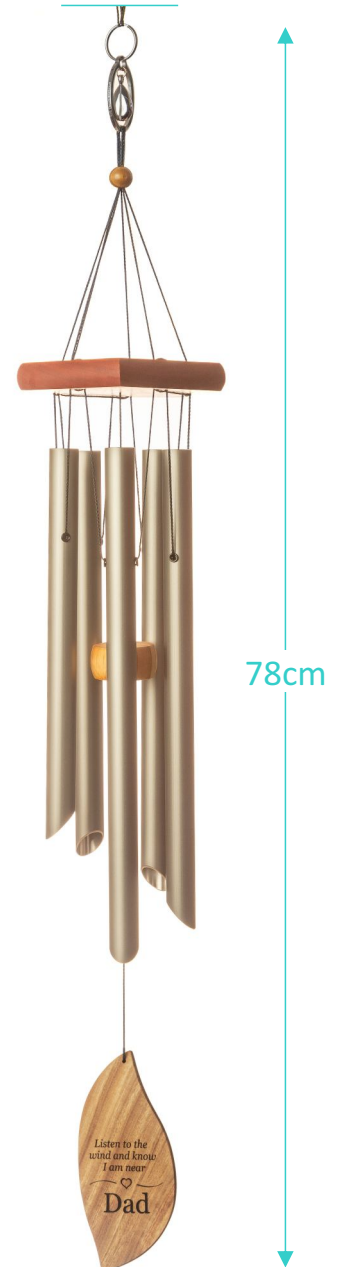

Cremation Wind Chimes

This popular Willow wind chime includes a polished stainless steel pendant, which like cremation jewellery, holds a small amount of fine cremation ashes.

Tuned to a C pentatonic scale, it's a gentle chime and provides an infinite variety of delicate melodies.

Available in 5 colours.

Engraving templates