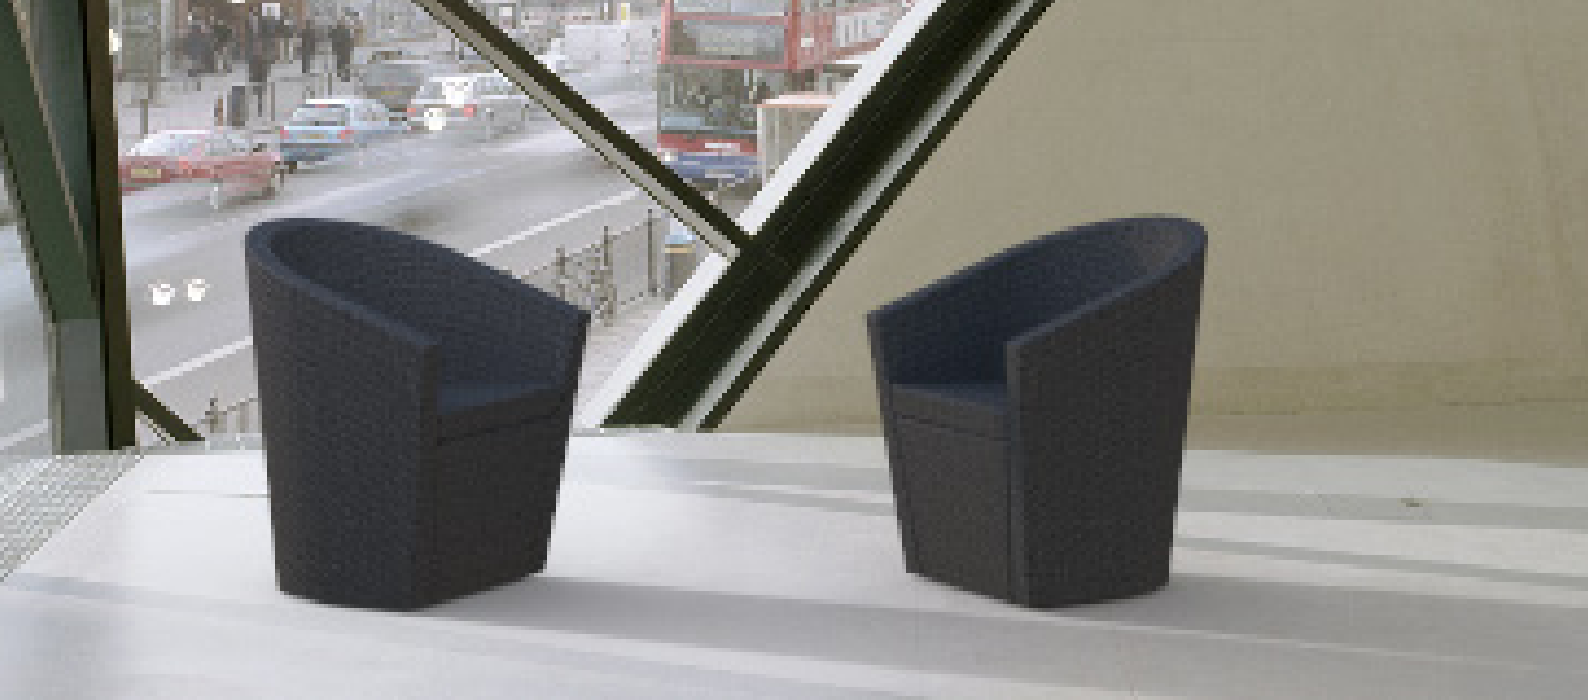

workspace

commercial furniture

Make ————— Space ————— Work

Henri

SYDNEY — MELBOURNE — ADELAIDE — CANBERRA — BRISBANE

www.workspace.com.au

Henri

The Henri Chair is a stylish, compact fully upholstered tub chair. With an exceptionally comfortable in both seat and back, this chair is ideal for waiting rooms, reception areas, break out spaces informal meeting rooms and foyers. Organic lines meet ageless design and practicality. Henri achieves the best in design and comfort.

Supported by Workspace Commercial Furniture's commitment to Australian manufacturing and market leading warranty. The Henri Chair is available in a wide variety of fabrics making it the smart and stylish choice for your space!

SPECIFICATIONS

Features:

Single seater

Features:

Comfortable tub design
Optimal density seat and back foam
Durable strong internal Plywood frame

Upholstery:

Available in a wide range of fabric, leather or vinyls