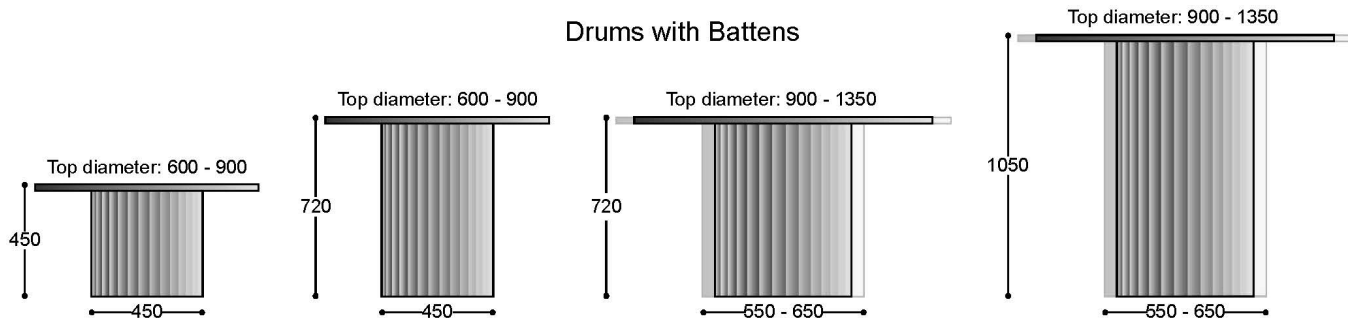

With a wide range of options from coffee table height to standing height and tops up to 1350mm in diameter and 1200x1200 for square tops, the table range is suited to any environment. The top itself comes in a wide variety of options from veneer to laminates and can be completely customisable for your environment.

Base Options:

Drum shaped base
Cone shaped base

Finish Options:

Veneer Finish (Drum and Cone)
Batten Finish (Drum only)

Top Options:

Available in a wide range of veneers, laminates or pre-finished boards
Round top ranges from Ø 600mm to Ø 1350mm
Square Top ranges from 600x600mm to 1200x1200mm

Options:

Power and Data available when supplied from floor

Warranty:

10 Years

Workspace Pop Cone base table with Workspace's Cove Chair

Dimensions

Drums with Battens

Drums with Veneer