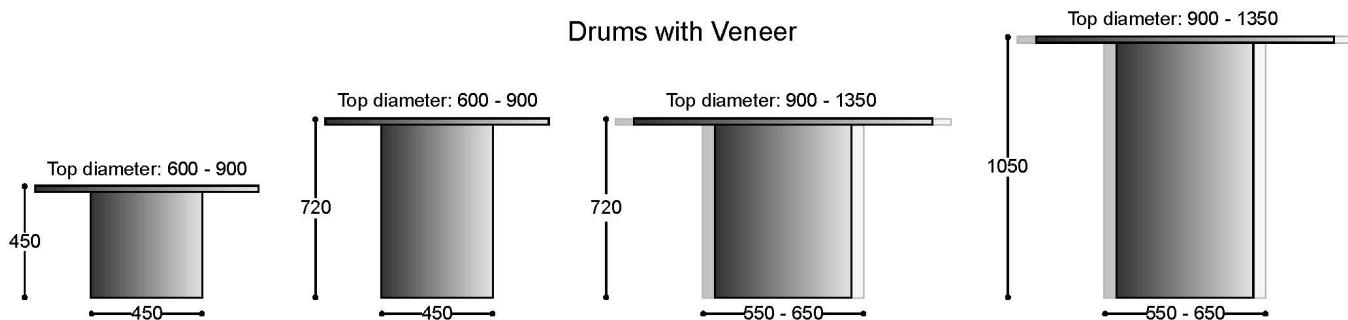

With a wide range of options from coffee table height to standing height and tops up to 1350mm in diameter and 1200x1200 for square tops, the table range is suited to any environment. The top itself comes in a wide variety of options from veneer to laminates and can be completely customisable for your environment.

Base Options:

Drum shaped base
Cone shaped base

Finish Options:

Veneer Finish (Drum and Cone)
Batten Finish (Drum only)

Top Options:

Available in a wide range of veneers, laminates or pre-finished boards
Round top ranges from Ø 600mm to Ø 1350mm
Square Top ranges from 600x600mm to 1200x1200mm

Options:

Power and Data available when supplied from floor

Warranty:

10 Years

Workspace Pop Cone base table with Workspace's Cove Chair

Dimensions

Drums with Battens

Drums with Veneer