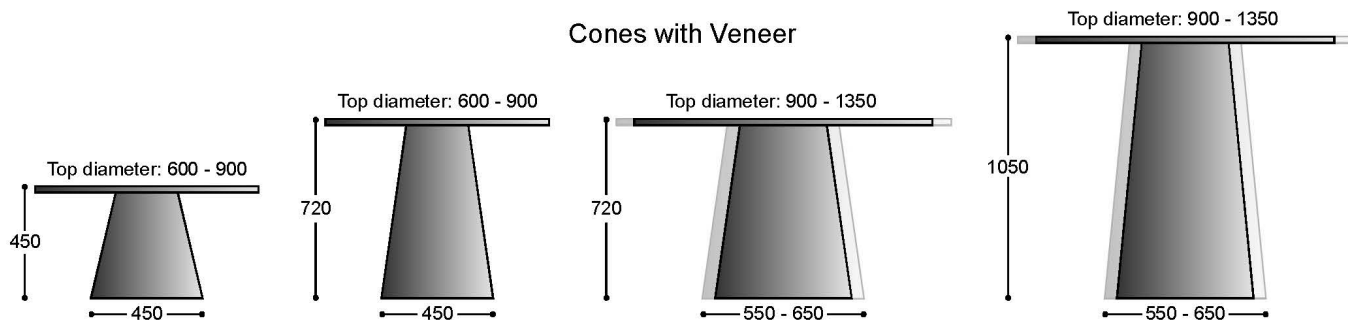

Cones with Veneer