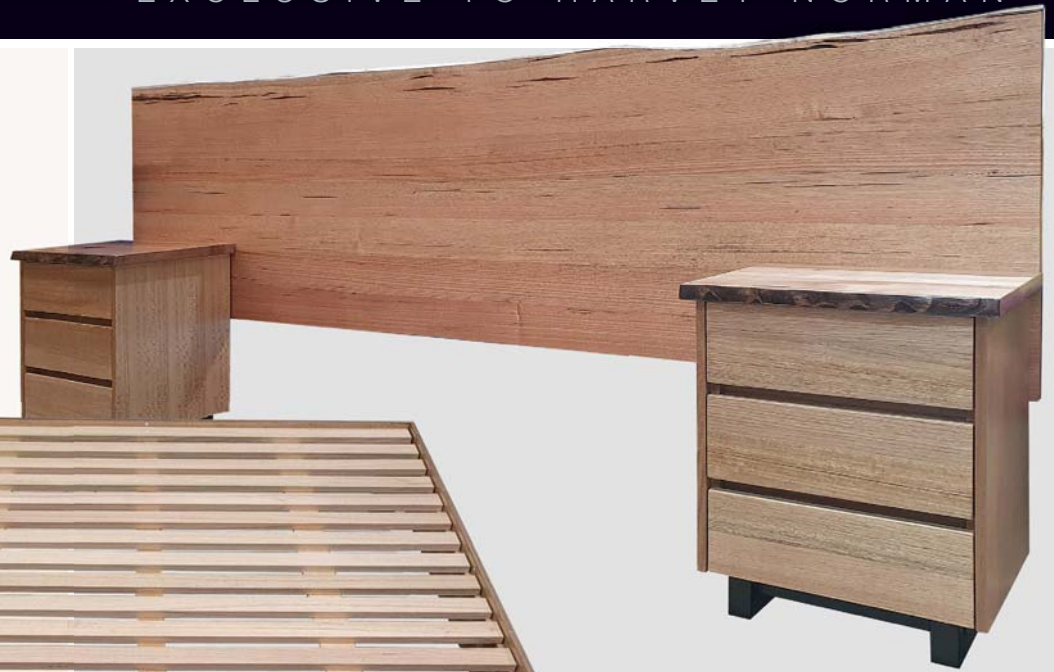

BONADIESI BEDROOM COLLECTION

hardwood

EXCLUSIVE TO HARVEY NORMAN

features

- | Owned, Designed and Manufactured in Australia
- | Manufactured from Australian Ash and Oak
- | Colours available: Mist, Smoke, Light Oak, Baltic & Maple
- | Natural Finish
- | Australian Made Campaign member

Bonadiesi Bedhead
| King or Queen | 2700 x 32 x 1200
| Super King | 2900 x 32 x 1200

Bonadiesi Bed Box
| Queen | 2090 x 1590 x 390
| King | 2090 x 1890 x 390
| Super King | 2090 x 2090 x 390

Bonadiesi Dresser
| 1500 x 510 x 820