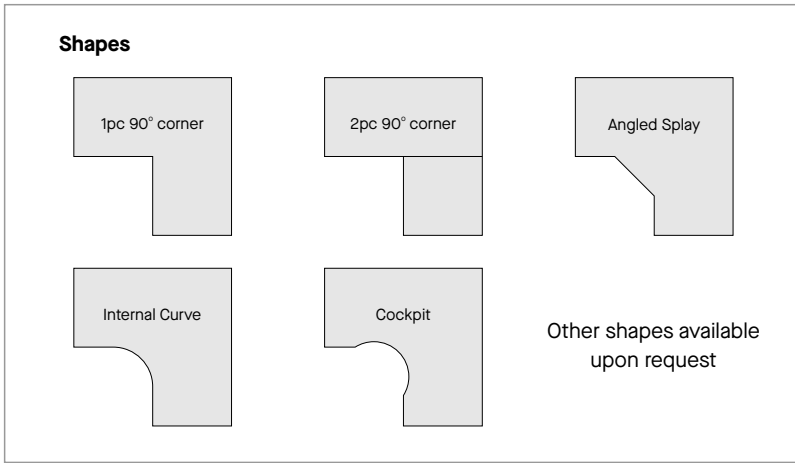

Notes

All straight desk options can be arranged in long banks.
Tech Adjust desk or workstation has height adjustment in 20mm increments.
Tech Adjust desk or workstation is available in straight or 90 degree options only.
Travel X is available in straight option only.
Travel Meet is available as a meeting table only.
All pods and back-to-back desks can share a common screen.
Size constraints may require large tops to be supplied in two pieces.
Wide range of veneers, laminates and pre-finished boards available on request.
All cable trays GPOs and data points are fully compliant to Australian Standards.

Colours Options

White Powder Coat
Black Powder Coat

Screen Options

Frameless Screen
Network Screen
Fusion Screen

Accessories & Features

Bluetooth function
Cable tray
Power and data rail
Cable access cutouts
Floor levelling glides

Warranty

10 years on frame and worktops
3 years on electrical components

Certification

AFRDI Blue Tick
AFRDI Green Tick