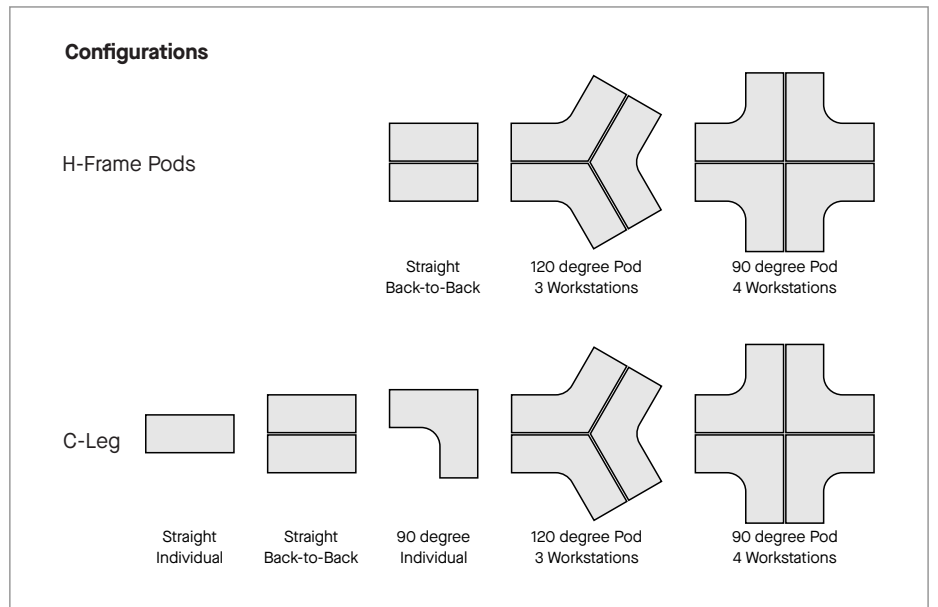

Certification

AFRDI Blue Tick
AFRDI Green Tick