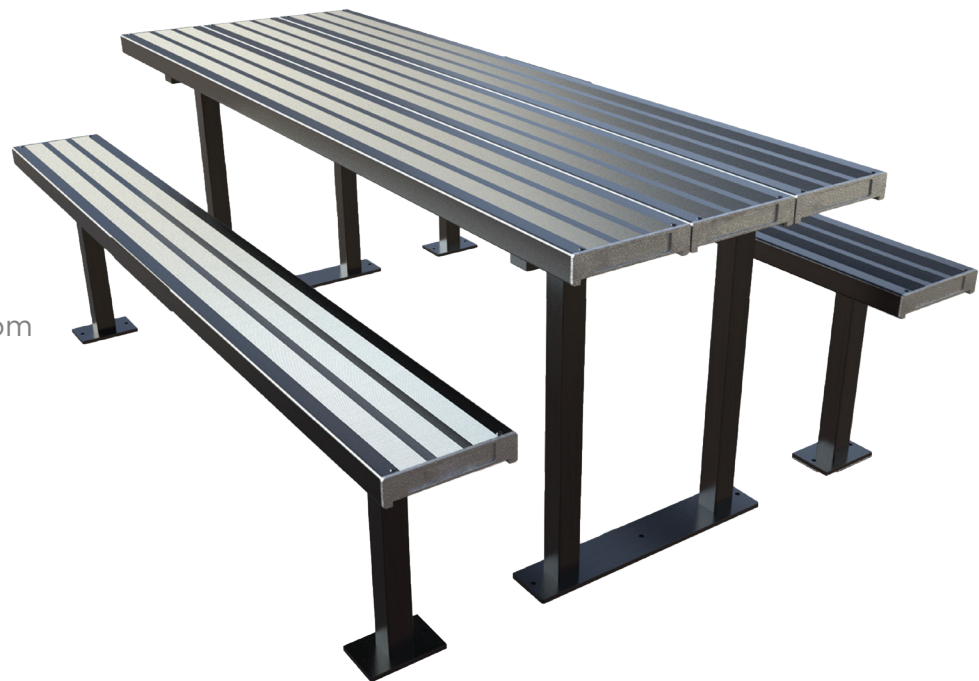

Colours available - Frame

Metal sample colours
Powdercoated Dulux colours
Clear anodised
Custom request

Park Furniture Australia are proud to actively work towards meeting these sustainable development goals as laid out by the United Nations.