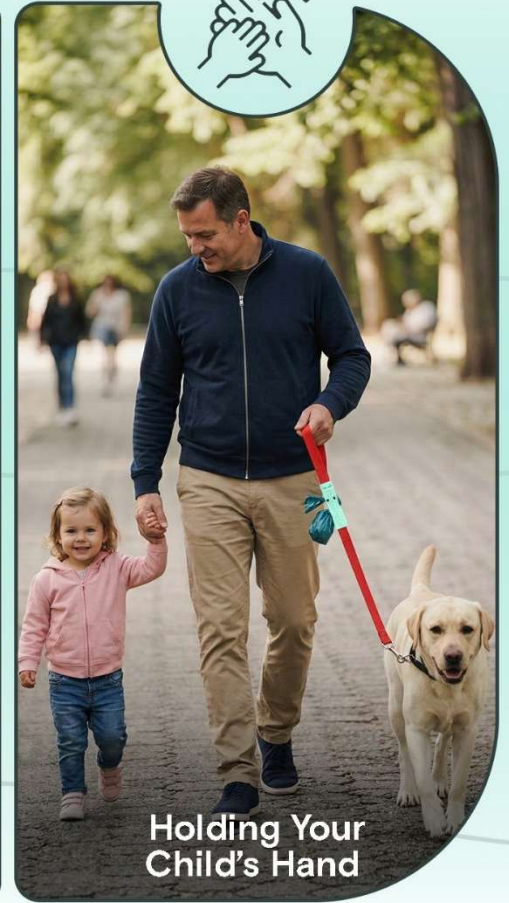

Enjoy Every Walk— Hands Free

Walking in the Rain

Pushing a Pram

Grabbing a Coffee

Holding Your
Child's Hand

Compatibility Specifications

Temperature

Range:
0°C (32°F) to 45°C (113°F)

John K, Linley Pt

"Finally !!!! A used waste bag holder that doesn't swing around. **It's so effective** that I completely forget I have a bag attached."

Stacey P. Newcastle

"I've have more time back in my day because the kids are happy to walk our dog **without having to carry poop.** Win-Win."