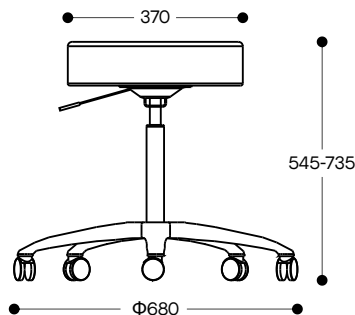

### Options and Features:

- Spoke base in matt black as standard
- 5-star base in polished aluminium as standard
- Optional height adjustable foot ring
- Castors or glides (glides with 5-star base only)
- Height adjustable seat
- 360 degree rotation

### Dimensions:

Stool with Spoke base

Stool with 5-star base

Stool with 5-star base and optional foot ring