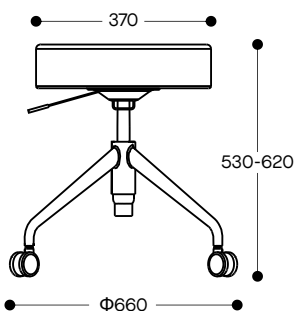

Dimensions:

Stool with Spoke base