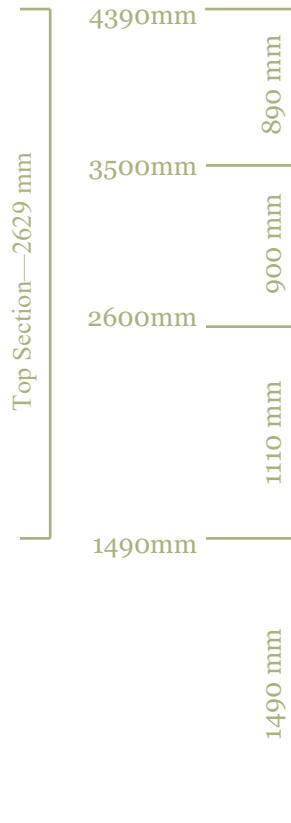

CHAFFEY FOUNTAIN

This fountain, originally from England, is decorated in true 19th Century style.

The base of its main bowl is supported by four scrolls which are decorated with garlands of roses. The central column features lions heads, small sea creatures and is topped with a mythological merman and serpent.

Originally made in cast iron, the Chaffey Fountain is now also available in bronze.

Bowl Diameter

Deflector / Bowl 600 mm

Intermediate Bowl 1360 mm

Main Bowl 2450 mm
Depth: 370 mm

4 Clam Shells are featured on the Intermediate Bowl

8 Florets sit upon the rim of the Main Bowl

Weight 1360kg

Material Bronze

BILLMANS FOUNDRY

Langslow Street (PO Box 242), Castlemaine

Phone: (03) 5472 4302

Website: www.billmansfoundry.com.au

Email: info@billmansfoundry.com.au