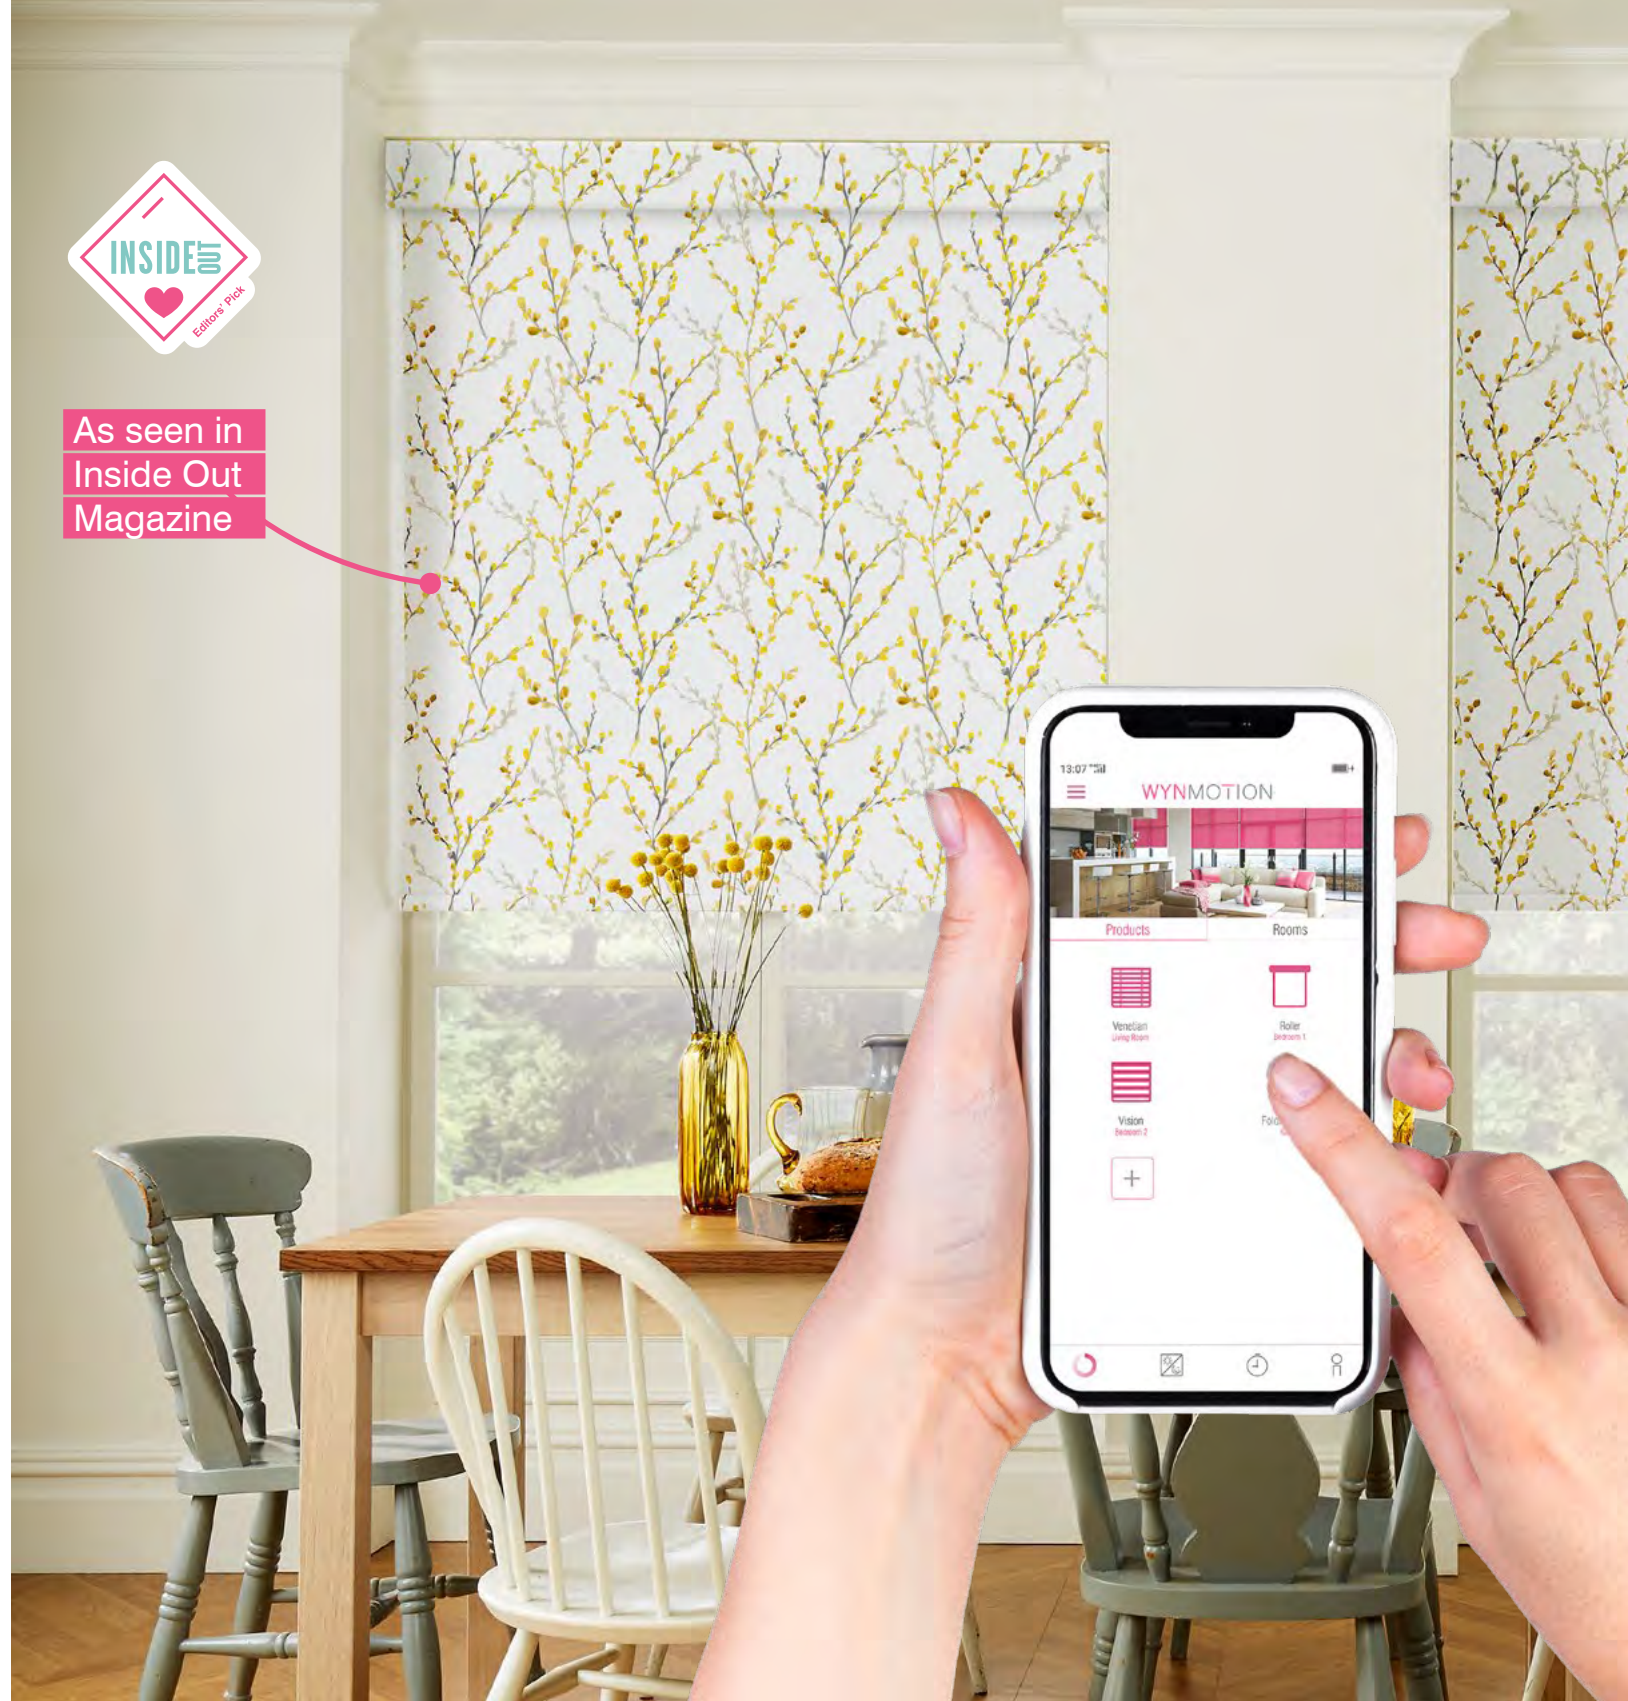

MOTORISE WITH WYNMOTION

There's no time like now to invest in the future.

Especially designed for a relaxed Australian lifestyle, Wynmotion motorised solutions mean eliminating cords – and controlling your Blinds and Awnings at the touch of a button. It's a hands-off approach that means the kids will no longer be tempted to get in a tangle, there's no back-wrenching cranking for you to do, and your windows will enjoy a sleek, stylish motorised makeover.

Thomas

Had my motorised roller blinds installed yesterday, Louie was great. The advice he offered was fantastic, so happy with the result. Would recommend Wynstan without any hesitation whatsoever.

As seen in
Inside Out
Magazine