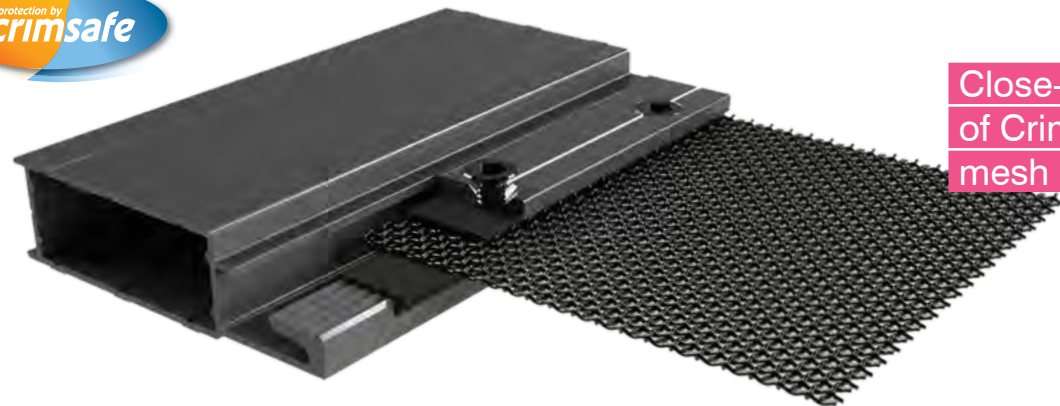

Crimsafe® features a patented Security Mesh Clamp System. While inferior products glue or wedge mesh into a frame, Crimsafe® sandwiches Tensile-Tuff® Security mesh between two serrated pieces of aluminium, and then screws this mesh into place. This results in a vice-like grip that has a much stronger tolerance to force than many competing products.

Crimsafe® is constructed from 304 Grade Stainless Steel, which is much stronger than other security mesh products made with only 316 Marine Steel. Crimsafe® Tensile-Tuff® Security mesh is also 26.5% thicker than other products.

In the event of a fire, Crimsafe® can help reduce the level of radiant heat entering your home. Crimsafe® Screens achieved a 45% rating for attenuation of radiant heat flux. This means that almost half the heat from a fire source on the other side of a screen does not transfer through the Crimsafe® Tensile Tuff® Security mesh.

Crimsafe outperforms the rest

When tested by The University of Queensland, our screens stood up not just against an Australian Standard of 5 x 100 Joule (J) impact, but also against singular impact levels up to 550J (Crimsafe Regular), 750J (Crimsafe Ultimate) and 1200J (Crimsafe Commercial Applications).

Close-up
of Crimsafe
mesh and frame