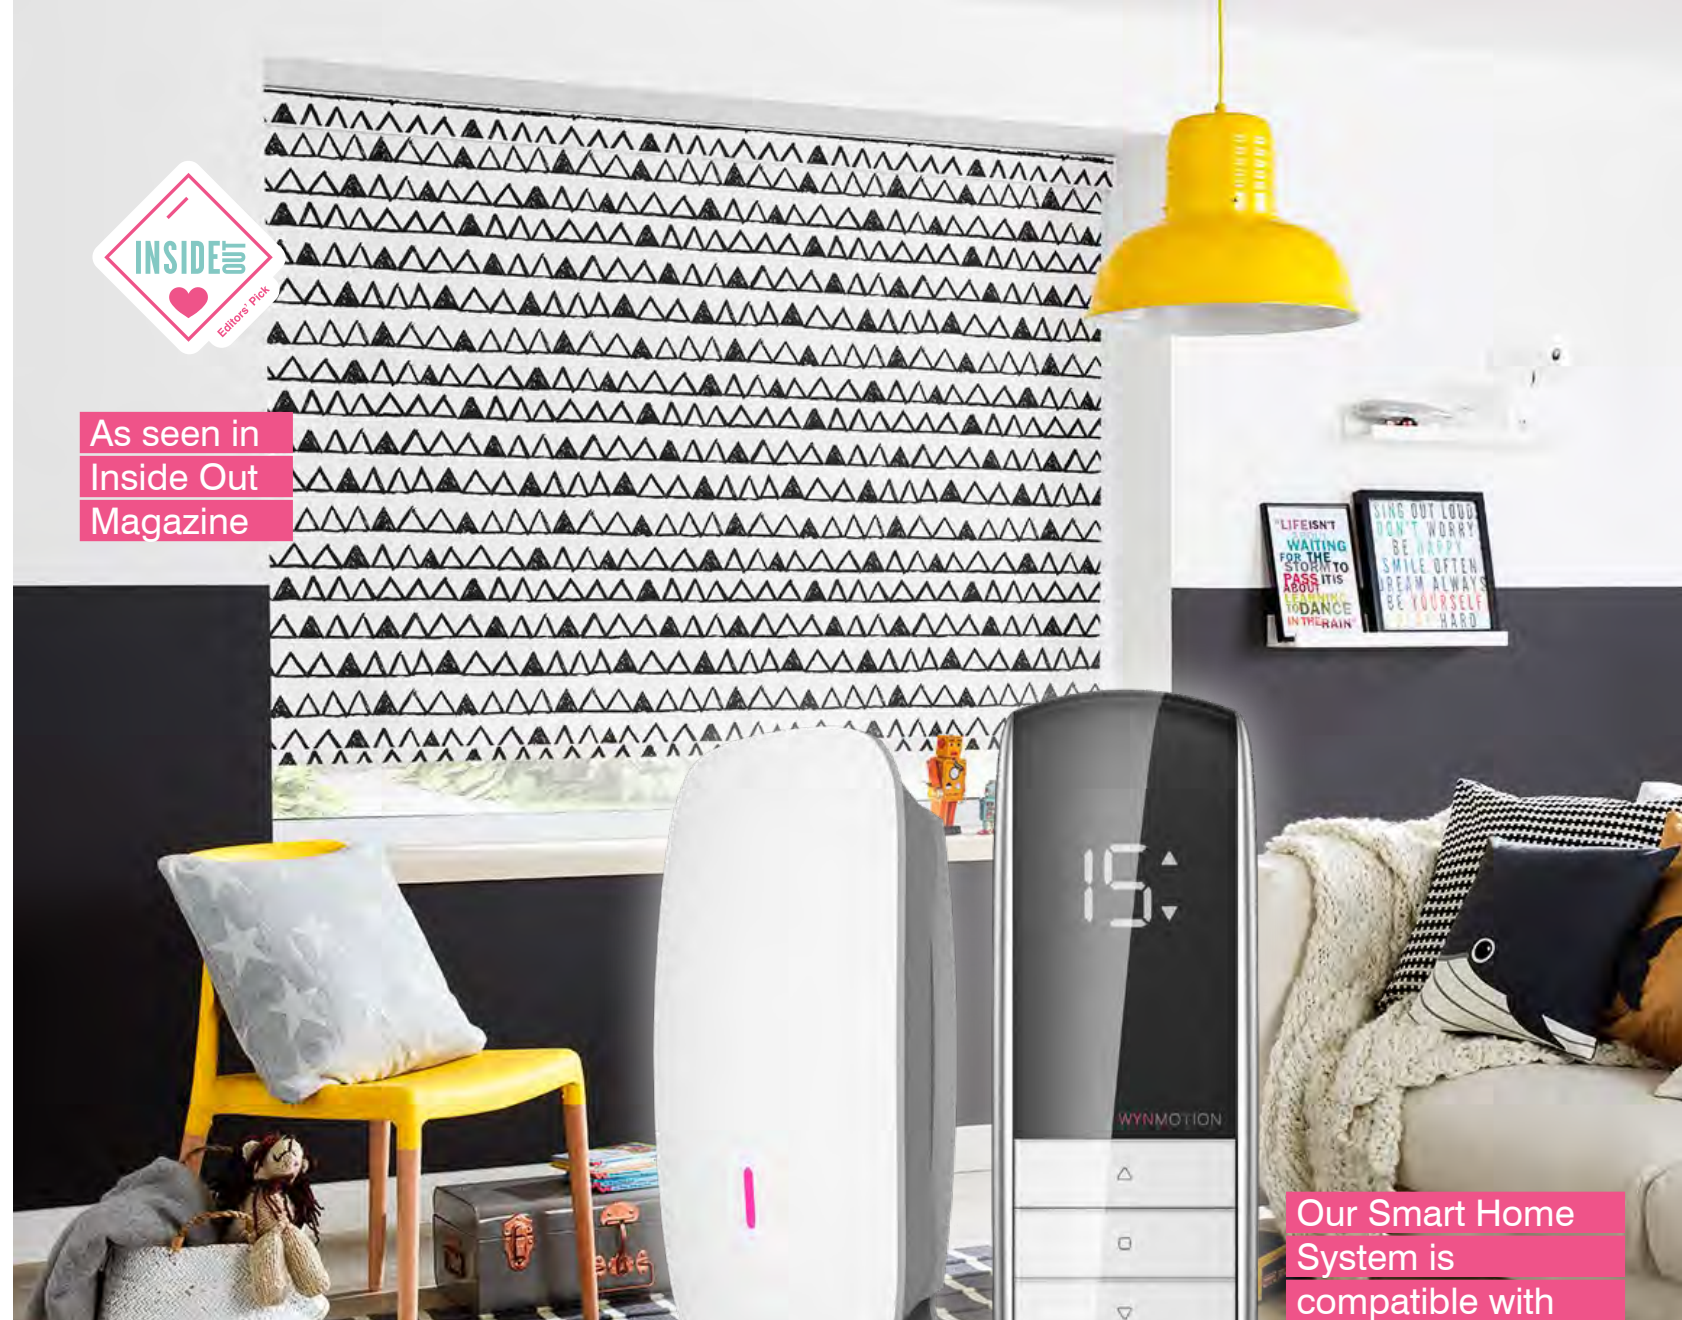

Mains Power Motor (Awnings)

Straight Drop Awnings

Zip Awnings

Pivot Arm Awnings

Folding Arm Awnings

Eureka Conservatory Awnings

Cable Guide Awnings

As seen in
Inside Out
Magazine

Our Smart Home System is compatible with Google Home and Amazon Alexa.

SELF TIGHTENING OPTION

Greater level of wind control for straight drop awnings.

Smart Home System

Remote

SHUTTERS

Always on trend and with quality in mind, Wynstan offers beautifully elegant custom-made Plantation Shutters, perfectly crafted to fit your home, as well as Aluminium Shutters especially designed for exterior spaces.