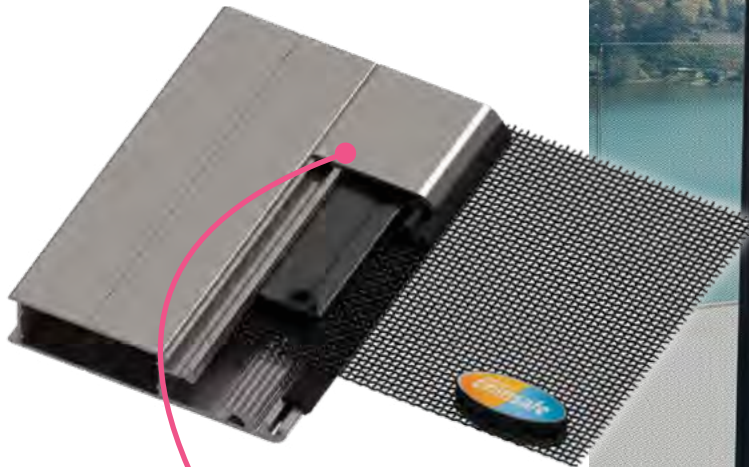

CRIMSAFE® ULTIMATE

With Crimsafe® Ultimate, an even greater level of strength and security is achieved.

Crimsafe® Ultimate is seven times stronger than the impact level required by Australian standards and 40% stronger than Crimsafe® Regular.

Extra security
cover for clean
aesthetic