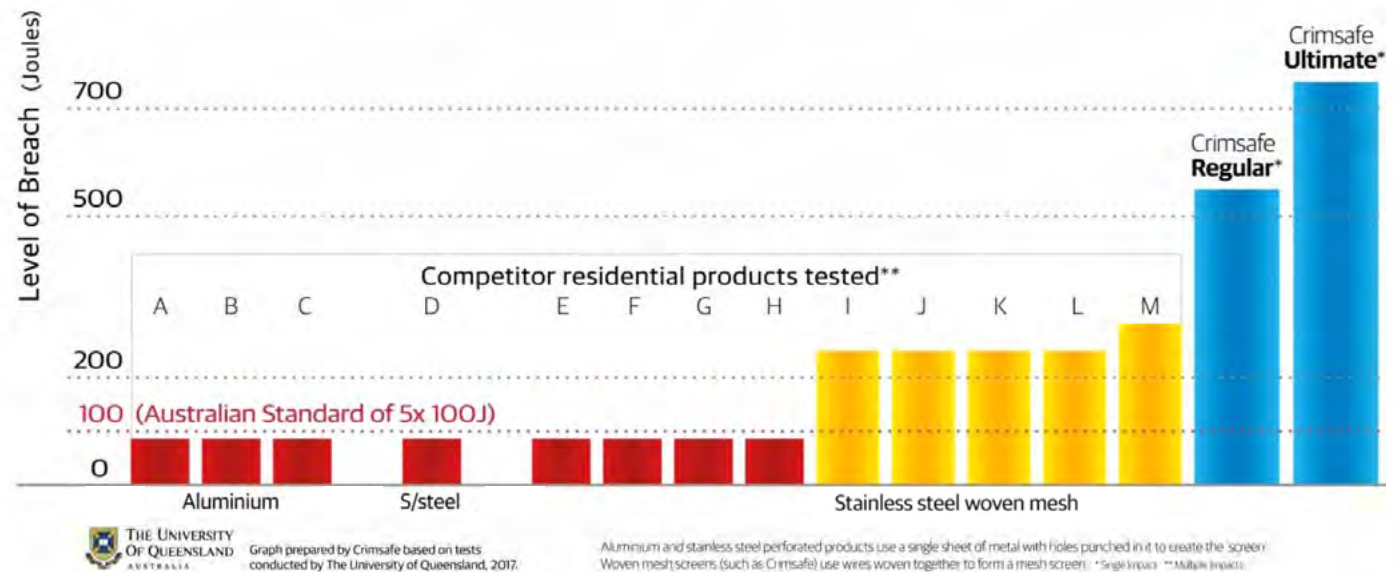

Crimsafe® features a patented Security Mesh Clamp System. While inferior products glue or wedge mesh into a frame, Crimsafe® sandwiches Tensile-Tuff® Security mesh between two serrated pieces of aluminium, and then screws this mesh into place. This results in a vice-like grip that has a much stronger tolerance to force than many competing products.

Crimsafe® is constructed from 304 Grade Stainless Steel, which is much stronger than other security mesh products made with only 316 Marine Steel. Crimsafe® Tensile-Tuff® Security mesh is also 26.5% thicker than other products.

In the event of a fire, Crimsafe® can help reduce the level of radiant heat entering your home. Crimsafe® Screens achieved a 45% rating for attenuation of radiant heat flux. This means that almost half the heat from a fire source on the other side of a screen does not transfer through the Crimsafe® Tensile Tuff® Security mesh.

Crimsafe outperforms the rest

When tested by The University of Queensland, our screens stood up not just against an Australian Standard of 5 x 100 Joule (J) impact, but also against singular impact levels up to 550J (Crimsafe Regular), 750J (Crimsafe Ultimate) and 1200J (Crimsafe Commercial Applications).

Close-up
of Crimsafe
mesh and frame