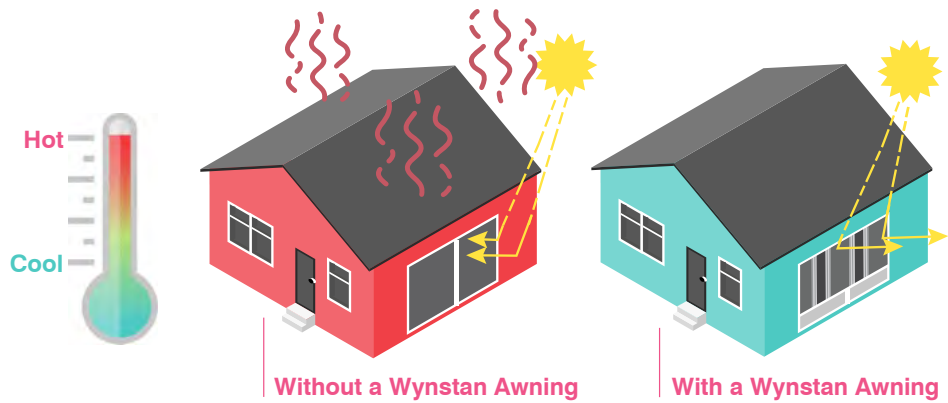

Straight Drop Awnings
are a simple and stylish
addition to any home

Wynstan Straight Drop Awnings are proven to reduce cooling energy costs by up to 44%. Our Awnings have been independently tested & proven to significantly reduce cooling energy costs by keeping a standard* home at a consistent & comfortable temperature throughout the summer months.