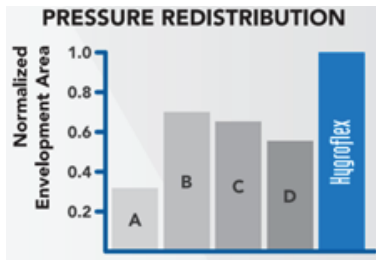

The Rest Easy Mattress utilises Joyce HygroFlex foam, which has been tested by RMIT for its benefits.

The research conducted discovered the following:

- More effective pressure redistribution than traditional memory foams.
- Superior airflow, diffusing body heat more rapidly.
- No 'sinking feeling' that most memory foams experience.
- Generates less force, reducing friction and minimising the risk of developing pressure ulcers.