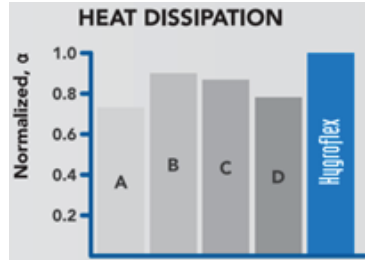

The Rest Easy Mattress utilises Joyce HygroFlex foam, which has been tested by RMIT for its benefits.

The research conducted discovered the following:

- More effective pressure redistribution than traditional memory foams.
- Superior airflow, diffusing body heat more rapidly.
- No 'sinking feeling' that most memory foams experience.
- Generates less force, reducing friction and minimising the risk of developing pressure ulcers.