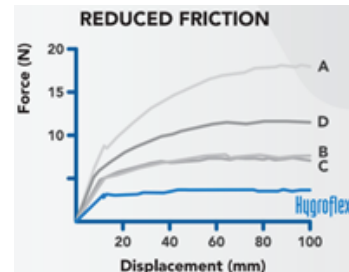

The Rest Easy Mattress utilises Joyce HygroFlex foam, which has been tested by RMIT for its benefits.

The research conducted discovered the following:

- More effective pressure redistribution than traditional memory foams.
- Superior airflow, diffusing body heat more rapidly.
- No 'sinking feeling' that most memory foams experience.
- Generates less force, reducing friction and minimising the risk of developing pressure ulcers.