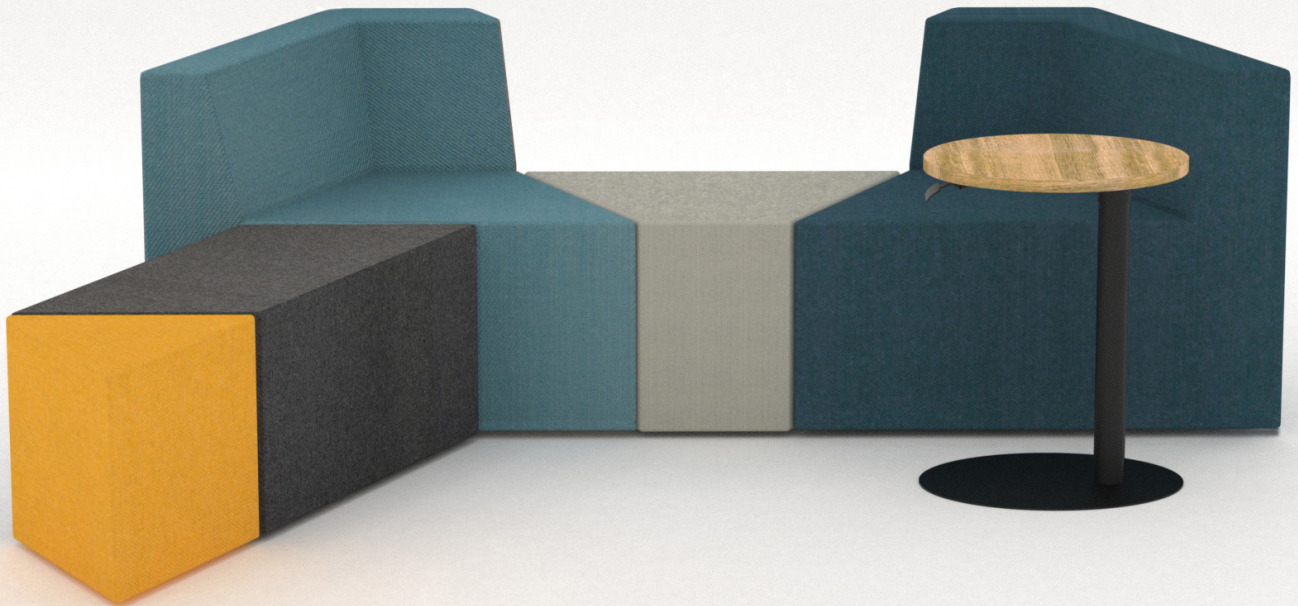

workspace

commercial furniture

Make ————— Space ————— Work

Hive

SYDNEY ————— MELBOURNE ————— ADELAIDE ————— CANBERRA ————— BRISBANE

www.workspace.com.au

Hive

In designing the Hive collection of breakout furniture, the aim was to create a multi-use collection of elements which can be added, taken away, expanded or regrouped. Inspiration was drawn from the natural structure of a beehive. Each member of the hive is integral and forms part of the collective, they also need to leave the hive at times to explore and collect resources. Other members come and take their place and when they return they once again become part of the collective.

This is the idea behind Hive; Components can be removed, added, rearranged and grouped to form smaller hives or individual units. The hexagonal tables act as the central hub of the system and by their design, they naturally encourage collaboration. The design of the system also facilitates in minimising the footprint used and re-purposing the floor area for different uses.

From a user point of view, our Hive collection is highly adaptive. With veneered tables and upholstered ottomans in any fabric, vinyl or leather; almost limitless configurations can be achieved. Collaborate or socialise in teams or take an ottoman and table for yourself. Hive is the perfect solution for waiting areas, casual breakout areas, cafés, and educational shared spaces.

SPECIFICATIONS

Range:

Corner Seat with back (left sided and right sided)
 Straight Seat with back
 Parallelogram Ottoman (left sided and right sided)
 Trapezoid Ottoman
 Triangle Ottoman
 Hexagon Table

Features: