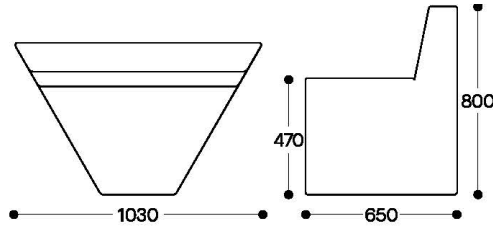

STRAIGHT SEAT