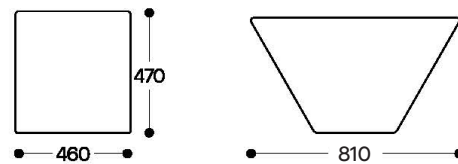

TRAPEZOID OTTOMAN