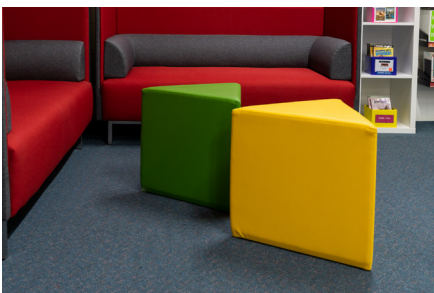

*Dimensions (+/-10mm)