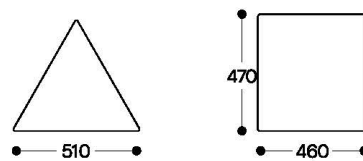

TRIANGLE OTTOMAN

HEXAGON TABLE

*Dimensions (+/-10mm)