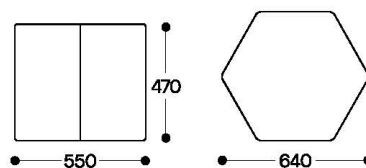

TRIANGLE OTTOMAN

HEXAGON TABLE

*Dimensions (+/-10mm)