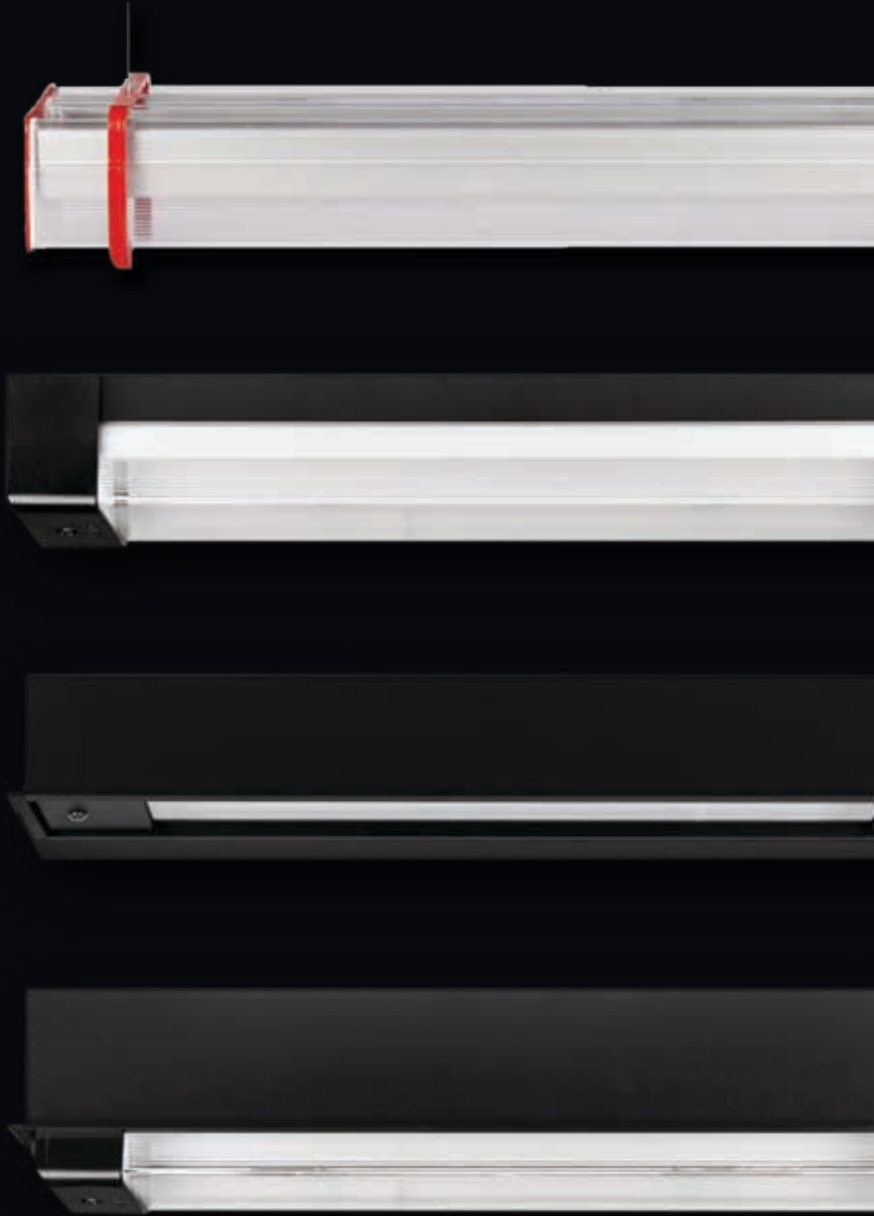

(SURVIVOR)

impact resistant

ingress protected

tamper resistant

led

IK10+

IP66

AT06

LED

SV0.5

naked
75 x 95

surface /
suspended
72 x 98

recessed
96 x 102

semi recessed
96 x 140

IK10

IP66