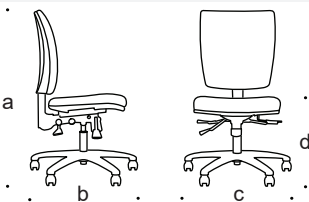

# Tempo Task

The Tempo Task Chair is one of our feature-heavy task chairs that also delivers on style and ergonomics. With its considered design and user adaptability, it will suit just about every user with its comprehensive range of options and adjustment possibilities. With premium foams and your choice of fabrics, the Tempo Task Chair is a smart choice for small or large projects.

## SPECIFICATIONS

Versions	Low back Medium back High back
Features	Individual lever for seat angle tilt adjustment Individual lever for back angle tilt adjustment Individual lever for seat depth adjustment
Arms	No arms Height adjustable arm Fixed-ring arm
Base	Standard polished aluminium High-arch polished aluminium base
Upholstery	Available in a wide range of fabric, leather or vinyl
Accreditation	AFRDI Blue Tick certified
Warranty	10 years