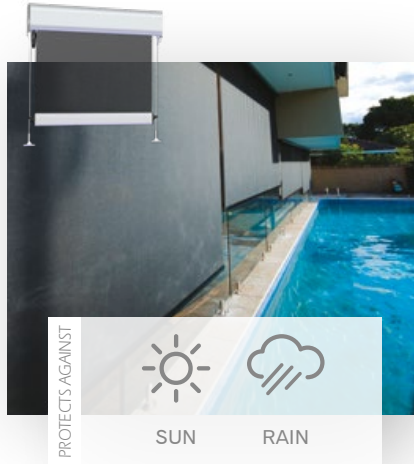

CENTRAL Locking

Motorised

Spring

Gearbox

Wire Guide

Designed for large openings through to patios and balconies, the wire guide will keep everything secure, even in light breezes.

A sleek and modern in design, our Wire Guide will compliment your exterior at an affordable price. Fitted with quality architectural stainless steel fittings, this awning brings an aesthetic appeal while wire cabling suspends and secures the awning.

Motorised

Gearbox

Pivot

Designed to deflect heat and glare while maximising light, ventilation and privacy within the home.

A sleek and stylish system adding new functionality and hardware with a streamlined front rail, designed to perform both horizontally and vertically. This gives you complete flexibility and style when paired with our compliment heavy-duty flexible joints. Comes in fixed arm and slide rail arm options.

Motorised

Gearbox

Guide Rail

Shade your windows from direct sunlight without losing out on fresh air, breezes and uninterrupted views.

Ideal for ground level windows, the slanted design sits out slightly from the base of the window, inviting breezes in while still maintaining optimum privacy and heat protection.