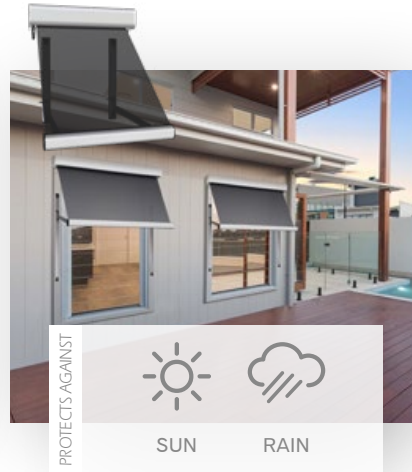

Z3

Protecta Z3 Side Channel

Built to withstand weather conditions unmatched by any other awning or external blind on the Australian market. PROTECTA Z3 Side Channel Awning is the ultimate in all-weather protection, wind, rain or sunshine, this system is built to withstand them all.

CENTRAL Locking

Motorised

Spring

Gearbox

Wire Guide

Designed for large openings through to patios and balconies, the wire guide will keep everything secure, even in light breezes.

A sleek and modern in design, our Wire Guide will compliment your exterior at an affordable price. Fitted with quality architectural stainless steel fittings, this awning brings an aesthetic appeal while wire cabling suspends and secures the awning.

Motorised

Gearbox

Pivot

Designed to deflect heat and glare while maximising light, ventilation and privacy within the home.

A sleek and stylish system adding new functionality and hardware with a streamlined front rail, designed to perform both horizontally and vertically. This gives you complete flexibility and style when paired with our compliment heavy-duty flexible joints. Comes in fixed arm and slide rail arm options.

Motorised

Gearbox

Guide Rail

Shade your windows from direct sunlight without losing out on fresh air, breezes and uninterrupted views.

Ideal for ground level windows, the slanted design sits out slightly from the base of the window, inviting breezes in while still maintaining optimum privacy and heat protection.