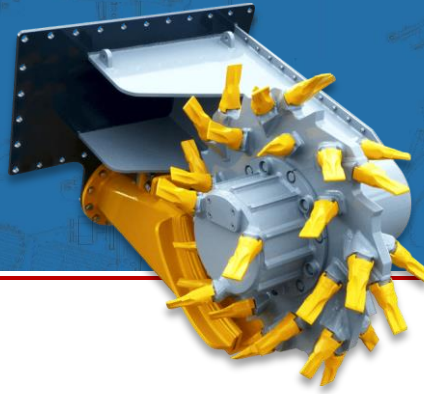

# Jaden Dredge Cutters

Jaden Dredge Cutter  
Up to 3,000mm Diameter.

**BUILT TOUGH, DESIGNED TO LAST!**

Our expert sales and customer Service team can advise you on the Best product to suit your needs.

Contact Neumann Equipment today.

## Jaden Dredge Cutters

Neumann Equipment manufactures the full range of Jaden dredge cutter units. These can be fitted to most cutter suction style dredgers.

Jaden dredge cutters have reliably and efficiently serviced the dredging industry dredges around the world for over 30 years. The range and versatility of the Jaden series 15, 30, 60 a 120 are designed to suit pump sizes up to 450mm.

Jaden style cutters work toward the face of the material pulling the dredge to the direction of cut and directing the material towards the suction chute. These cutters allow the dredge to be operated with or without spuds.

They are manufactured from high quality components and will provide many years of dependable service.

All of our dredge cutter designs are verified using Finite Element Analysis (FEA). They are Built Tough and Designed to Last!