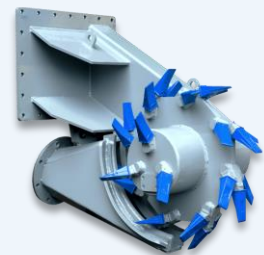

S60 Jaden Dredge Cutter