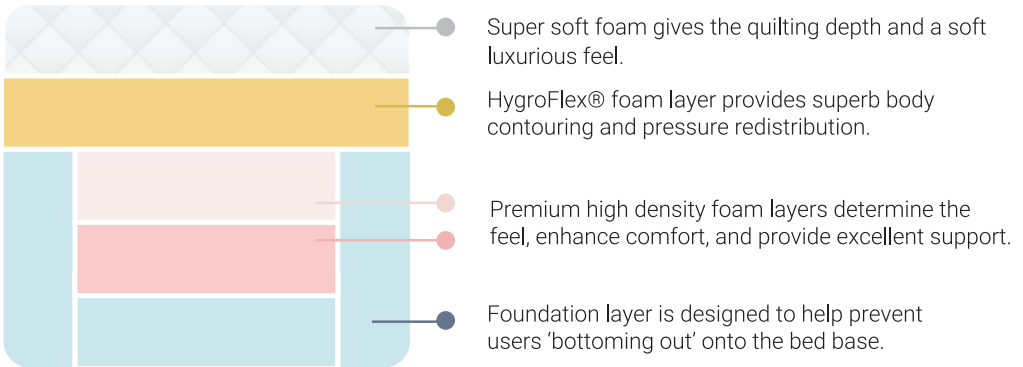

NEW RELEASE

Health Flex Profile Mattress

Australian Made Oscar **Health Flex PROFILE** mattress is available in three feels, Soft, Medium and Firm. All feels include Joyce HygroFlex® foam tested by RMIT University to show the following benefits:

- More effective pressure redistribution than traditional memory foams
- Superior Airflow which helps diffuse body heat more rapidly.
- Less 'sinking feeling' than experienced with most memory foams.
- Reduced surface shear and friction.

HEALTH FLEX LAYERS