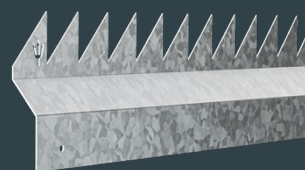

Sharkguard[™] your commercial site

Secure the Perimeter

Crafted from precision laser-cut galvanized steel, Sharkguard[™] fence top security offers unrivaled strength and durability. It stands as a formidable barrier against intruders, vandals, and thieves, ensuring your site remains safe and secure. When it comes to security, don't be left sitting on the fence.

Cost Effective Security

Investing in Sharkguard[™] is a cost-effective solution for construction site security. Avoid the financial repercussions of theft, damage, and downtime by keeping intruders at bay. 100% reusable and unlike barbed wire cannot be cut with pliers.

ANTI Climb Intruder Prevention Profiles

MAKO

BULL

GREAT WHITE

MEGLADON