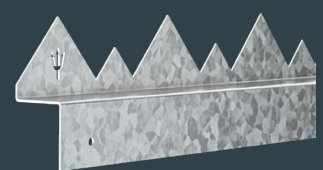

Sharkguard[™] your commercial site

Secure the Perimeter

Crafted from precision laser-cut galvanized steel, Sharkguard[™] fence top security offers unrivaled strength and durability. It stands as a formidable barrier against intruders, vandals, and thieves, ensuring your site remains safe and secure. When it comes to security, don't be left sitting on the fence.

Cost Effective Security

Investing in Sharkguard[™] is a cost-effective solution for construction site security. Avoid the financial repercussions of theft, damage, and downtime by keeping intruders at bay. 100% reusable and unlike barbed wire cannot be cut with pliers.

ANTI Climb Intruder Prevention Profiles

MAKO

BULL

GREAT WHITE

MEGLADON