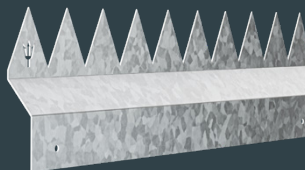

Sharkguard[™] your commercial site

Secure the Perimeter

Crafted from precision laser-cut galvanized steel, Sharkguard[™] fence top security offers unrivaled strength and durability. It stands as a formidable barrier against intruders, vandals, and thieves, ensuring your site remains safe and secure. When it comes to security, don't be left sitting on the fence.

Cost Effective Security

Investing in Sharkguard[™] is a cost-effective solution for construction site security. Avoid the financial repercussions of theft, damage, and downtime by keeping intruders at bay. 100% reusable and unlike barbed wire cannot be cut with pliers.

ANTI Climb Intruder Prevention Profiles

MAKO

BULL

GREAT WHITE

MEGLADON