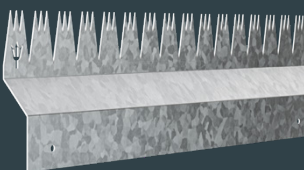

Sharkguard[™] your commercial site

Secure the Perimeter

Crafted from precision laser-cut galvanized steel, Sharkguard[™] fence top security offers unrivaled strength and durability. It stands as a formidable barrier against intruders, vandals, and thieves, ensuring your site remains safe and secure. When it comes to security, don't be left sitting on the fence.

Cost Effective Security

Investing in Sharkguard[™] is a cost-effective solution for construction site security. Avoid the financial repercussions of theft, damage, and downtime by keeping intruders at bay. 100% reusable and unlike barbed wire cannot be cut with pliers.

ANTI Climb Intruder Prevention Profiles

MAKO

BULL

GREAT WHITE

MEGLADON