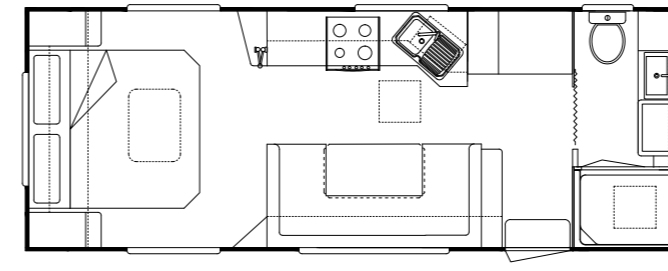

# LAYOUTS

15'6" x 7' CD

18'6" x 7'8" CD

19'6" x 7'8" RD

23' x 7'8" RD CLUB LOUNGE

17' x 7'8" RD BUNKS

19' x 7'8" RD SB

21' x 7'8" RD CLUB LOUNGE

24'6" x 7'8" CD CLUB LOUNGE

17'6" x 7'8" RD

19'6" x 7'8" CD BUNKS

21' x 7'8" CD

24'6" x 7'8" CD CLUB LOUNGE BUNKS

17'6" x 7'8" CD

19'6" x 7'8" RD BUNKS

22' x 7'8" CD BUNKS