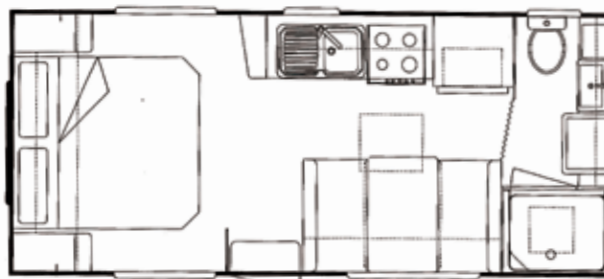

# LAYOUTS

15'6" x 7' CD

18'6" x 7'8" CD

19'6" x 7'8" RD

23' x 7'8" RD CLUB LOUNGE

17' x 7'8" RD BUNKS

19' x 7'8" RD SB

21' x 7'8" RD CLUB LOUNGE

24'6" x 7'8" CD CLUB LOUNGE

17'6" x 7'8" RD

19'6" x 7'8" CD BUNKS

21' x 7'8" CD

24'6" x 7'8" CD CLUB LOUNGE BUNKS

17'6" x 7'8" CD

19'6" x 7'8" RD BUNKS

22' x 7'8" CD BUNKS