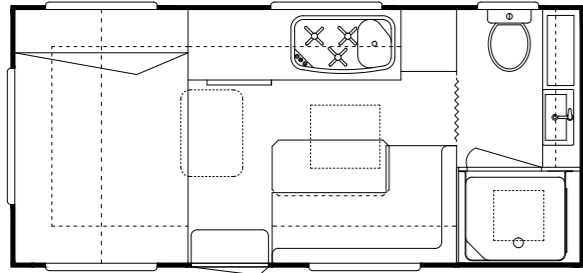

# LAYOUTS

15'6" x 7' CD

18'6" x 7'8" CD

19'6" x 7'8" RD

23' x 7'8" RD CLUB LOUNGE

17' x 7'8" RD BUNKS

19' x 7'8" RD SB

21' x 7'8" RD CLUB LOUNGE