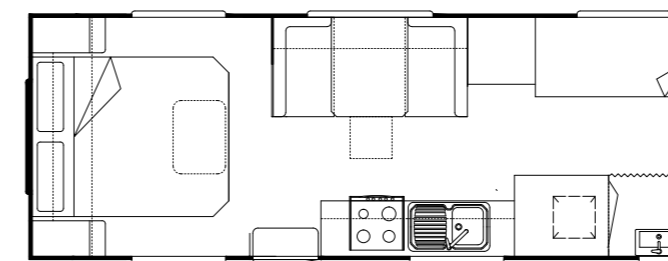

# LAYOUTS

15'6" x 7' CD

18'6" x 7'8" CD

19'6" x 7'8" RD

23' x 7'8" RD CLUB LOUNGE

17' x 7'8" RD BUNKS

19' x 7'8" RD SB

21' x 7'8" RD CLUB LOUNGE

24'6" x 7'8" CD CLUB LOUNGE

17'6" x 7'8" RD

19'6" x 7'8" CD BUNKS

21' x 7'8" CD

24'6" x 7'8" CD CLUB LOUNGE BUNKS

17'6" x 7'8" CD

19'6" x 7'8" RD BUNKS

22' x 7'8" CD BUNKS