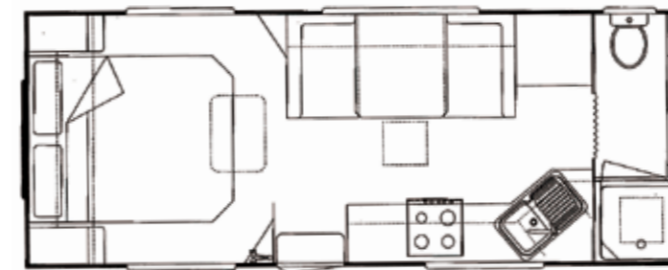

# LAYOUTS

15'6" x 7' CD

18'6" x 7'8" CD

19'6" x 7'8" RD

23' x 7'8" RD CLUB LOUNGE

17' x 7'8" RD BUNKS

19' x 7'8" RD SB

21' x 7'8" RD CLUB LOUNGE

24'6" x 7'8" CD CLUB LOUNGE

17'6" x 7'8" RD

19'6" x 7'8" CD BUNKS

21' x 7'8" CD

24'6" x 7'8" CD CLUB LOUNGE BUNKS

17'6" x 7'8" CD

19'6" x 7'8" RD BUNKS

22' x 7'8" CD BUNKS