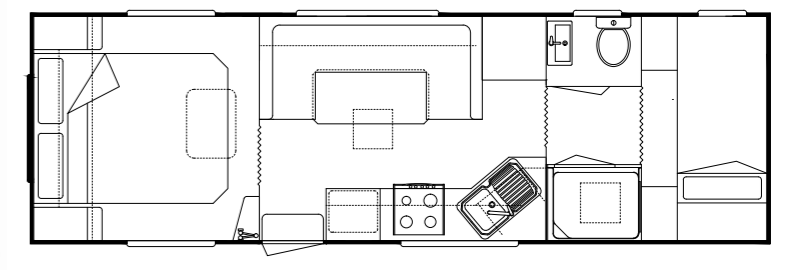

# LAYOUTS

15'6" x 7' CD

18'6" x 7'8" CD

19'6" x 7'8" RD

23' x 7'8" RD CLUB LOUNGE

17' x 7'8" RD BUNKS

19' x 7'8" RD SB

21' x 7'8" RD CLUB LOUNGE

24'6" x 7'8" CD CLUB LOUNGE

17'6" x 7'8" RD

19'6" x 7'8" CD BUNKS

21' x 7'8" CD

24'6" x 7'8" CD CLUB LOUNGE BUNKS

17'6" x 7'8" CD

19'6" x 7'8" RD BUNKS

22' x 7'8" CD BUNKS