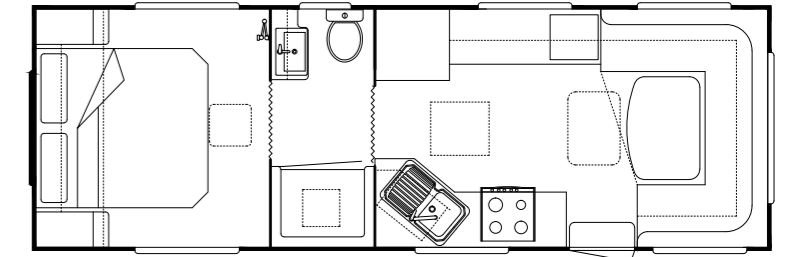

# LAYOUTS

15'6" x 7' CD

18'6" x 7'8" CD

19'6" x 7'8" RD

23' x 7'8" RD CLUB LOUNGE

17' x 7'8" RD BUNKS

19' x 7'8" RD SB

21' x 7'8" RD CLUB LOUNGE

24'6" x 7'8" CD CLUB LOUNGE

17'6" x 7'8" RD

19'6" x 7'8" CD BUNKS

21' x 7'8" CD

24'6" x 7'8" CD CLUB LOUNGE BUNKS

17'6" x 7'8" CD

19'6" x 7'8" RD BUNKS

22' x 7'8" CD BUNKS