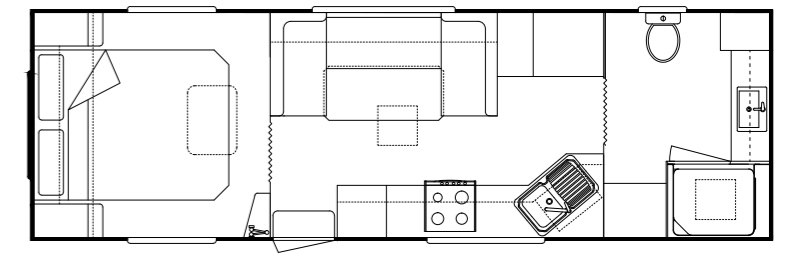

# LAYOUTS

15'6" x 7' CD

18'6" x 7'8" CD

19'6" x 7'8" RD

23' x 7'8" RD CLUB LOUNGE

17' x 7'8" RD BUNKS

19' x 7'8" RD SB

21' x 7'8" RD CLUB LOUNGE

24'6" x 7'8" CD CLUB LOUNGE

17'6" x 7'8" RD

19'6" x 7'8" CD BUNKS

21' x 7'8" CD

24'6" x 7'8" CD CLUB LOUNGE BUNKS

17'6" x 7'8" CD

19'6" x 7'8" RD BUNKS

22' x 7'8" CD BUNKS