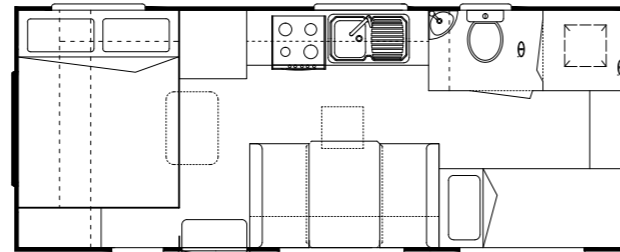

# LAYOUTS

15'6" x 7' CD

18'6" x 7'8" CD

19'6" x 7'8" RD

23' x 7'8" RD CLUB LOUNGE

17' x 7'8" RD BUNKS

19' x 7'8" RD SB

21' x 7'8" RD CLUB LOUNGE

24'6" x 7'8" CD CLUB LOUNGE

17'6" x 7'8" RD

19'6" x 7'8" CD BUNKS

21' x 7'8" CD

24'6" x 7'8" CD CLUB LOUNGE BUNKS

17'6" x 7'8" CD

19'6" x 7'8" RD BUNKS

22' x 7'8" CD BUNKS