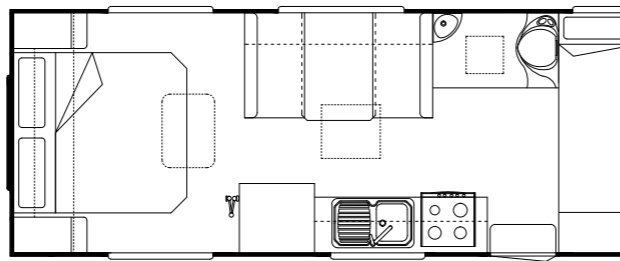

# LAYOUTS

15'6" x 7' CD

18'6" x 7'8" CD

19'6" x 7'8" RD

23' x 7'8" RD CLUB LOUNGE

17' x 7'8" RD BUNKS

19' x 7'8" RD SB

21' x 7'8" RD CLUB LOUNGE

24'6" x 7'8" CD CLUB LOUNGE

17'6" x 7'8" RD

19'6" x 7'8" CD BUNKS

21' x 7'8" CD

24'6" x 7'8" CD CLUB LOUNGE BUNKS

17'6" x 7'8" CD

19'6" x 7'8" RD BUNKS

22' x 7'8" CD BUNKS