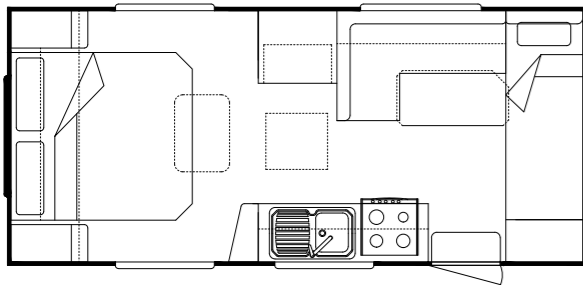

# LAYOUTS

15'6" x 7' CD

18'6" x 7'8" CD

19'6" x 7'8" RD

23' x 7'8" RD CLUB LOUNGE

17' x 7'8" RD BUNKS

19' x 7'8" RD SB

21' x 7'8" RD CLUB LOUNGE

24'6" x 7'8" CD CLUB LOUNGE

17'6" x 7'8" RD

19'6" x 7'8" CD BUNKS

21' x 7'8" CD

24'6" x 7'8" CD CLUB LOUNGE BUNKS

17'6" x 7'8" CD

19'6" x 7'8" RD BUNKS

22' x 7'8" CD BUNKS