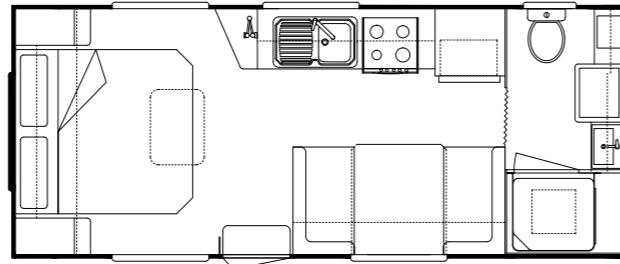

# LAYOUTS

15'6" x 7' CD

18'6" x 7'8" CD

19'6" x 7'8" RD

23' x 7'8" RD CLUB LOUNGE

17' x 7'8" RD BUNKS

19' x 7'8" RD SB

21' x 7'8" RD CLUB LOUNGE