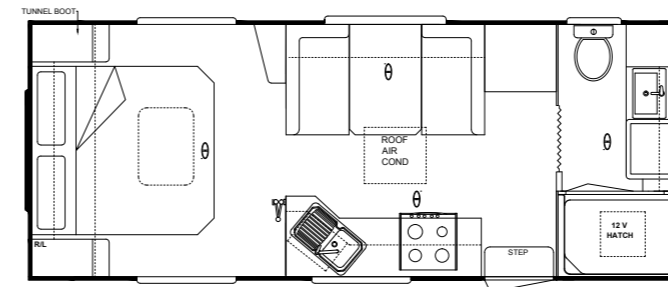

# LAYOUTS

15'6" x 7' CD

18'6" x 7'8" CD

19'6" x 7'8" RD

23' x 7'8" RD CLUB LOUNGE

17' x 7'8" RD BUNKS

19' x 7'8" RD SB

21' x 7'8" RD CLUB LOUNGE

24'6" x 7'8" CD CLUB LOUNGE

17'6" x 7'8" RD

19'6" x 7'8" CD BUNKS

21' x 7'8" CD

24'6" x 7'8" CD CLUB LOUNGE BUNKS

17'6" x 7'8" CD

19'6" x 7'8" RD BUNKS

22' x 7'8" CD BUNKS