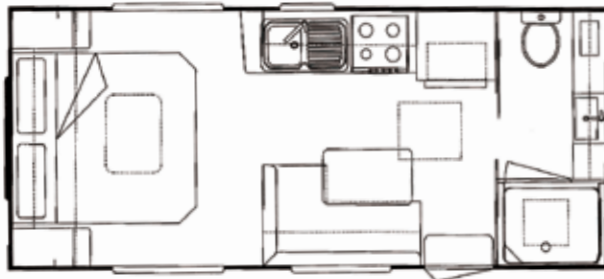

# LAYOUTS

15'6" x 7' CD

18'6" x 7'8" CD

19'6" x 7'8" RD

23' x 7'8" RD CLUB LOUNGE

17' x 7'8" RD BUNKS

19' x 7'8" RD SB

21' x 7'8" RD CLUB LOUNGE

24'6" x 7'8" CD CLUB LOUNGE

17'6" x 7'8" RD

19'6" x 7'8" CD BUNKS

21' x 7'8" CD

24'6" x 7'8" CD CLUB LOUNGE BUNKS

17'6" x 7'8" CD

19'6" x 7'8" RD BUNKS

22' x 7'8" CD BUNKS