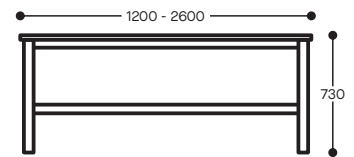

A-Bench Seat

A-Table (525mm overhang)

A-Bench Style Table (25mm overhang)

A-Bar Style Table (25mm overhang)

*Dimensions (+/-10mm)

workspace
commercial furniture

SYDNEY — MELBOURNE — ADELAIDE — CANBERRA — BRISBANE