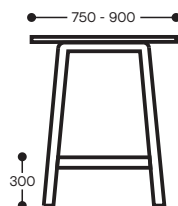

Fully Upholstered. Available in a wide range of fabric, leather or vinyl

Warranty

10 years

DIMENSIONS

A-Chair with Arms

A-Chair no Arms

A-Stool

A-Lounge

A-Bench Seat

A-Table (525mm overhang)

A-Bench Style Table (25mm overhang)

A-Bar Style Table (25mm overhang)

*Dimensions (+/-10mm)

workspace
commercial furniture

SYDNEY — MELBOURNE — ADELAIDE — CANBERRA — BRISBANE