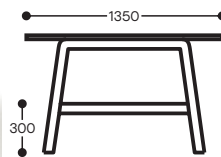

A-Bench Seat

A-Table (525mm overhang)

A-Bench Style Table (25mm overhang)

A-Bar Style Table (25mm overhang)

*Dimensions (+/-10mm)

workspace
commercial furniture

SYDNEY — MELBOURNE — ADELAIDE — CANBERRA — BRISBANE