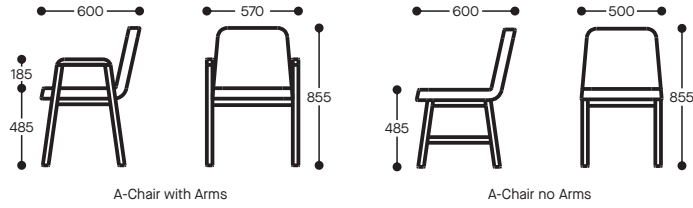

Employing traditional joinery, high-quality foams, and symmetrical geometry, the A-Series combines style with comfort, practicality, and superior quality.

SPECIFICATIONS

Range

A-Chair (with or without arms)	A-Table (525mm overhang)
A-Lounge	A-Bench Style Table (25mm overhang)
A-Stool	A-Bar Style Table (25mm overhang)
A-Bench Seat	A-Workstation

Options

- Clear varnish, stained or painted to client specifications
- Table corners are square as standard. Radius available on request
- American White Oak veneer or print/woodgrain prefinished board as standard

Fully Upholstered. Available in a wide range of fabric, leather or vinyl

Warranty

10 years

DIMENSIONS

A-Chair with Arms

A-Chair no Arms

A-Stool

A-Lounge

A-Bench Seat

A-Table (525mm overhang)

A-Bench Style Table (25mm overhang)

A-Bar Style Table (25mm overhang)

*Dimensions (+/-10mm)

workspace
commercial furniture

SYDNEY — MELBOURNE — ADELAIDE — CANBERRA — BRISBANE