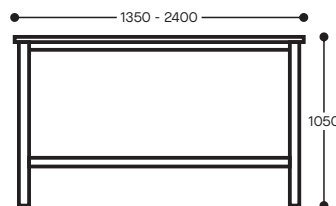

A-Bench Seat

A-Table (525mm overhang)

A-Bench Style Table (25mm overhang)

A-Bar Style Table (25mm overhang)

*Dimensions (+/-10mm)

workspace
commercial furniture

SYDNEY — MELBOURNE — ADELAIDE — CANBERRA — BRISBANE