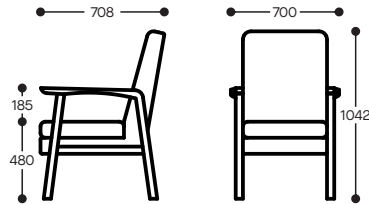

Fully Upholstered. Available in a wide range of fabric, leather or vinyl

Warranty

10 years

DIMENSIONS

A-Chair with Arms

A-Chair no Arms

A-Stool

A-Lounge

A-Bench Seat

A-Table (525mm overhang)

A-Bench Style Table (25mm overhang)

A-Bar Style Table (25mm overhang)

*Dimensions (+/-10mm)

workspace
commercial furniture

SYDNEY — MELBOURNE — ADELAIDE — CANBERRA — BRISBANE