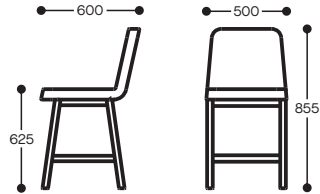

Fully Upholstered. Available in a wide range of fabric, leather or vinyl

Warranty

10 years

DIMENSIONS

A-Chair with Arms

A-Chair no Arms

A-Stool

A-Lounge

A-Bench Seat

A-Table (525mm overhang)

A-Bench Style Table (25mm overhang)

A-Bar Style Table (25mm overhang)

*Dimensions (+/-10mm)

workspace
commercial furniture

SYDNEY — MELBOURNE — ADELAIDE — CANBERRA — BRISBANE