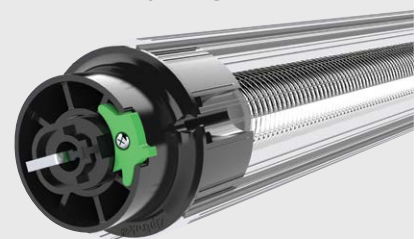

Spring-Balanced Technology

- One-touch convenience
- Quick and easy-to-use
- Leave at any height