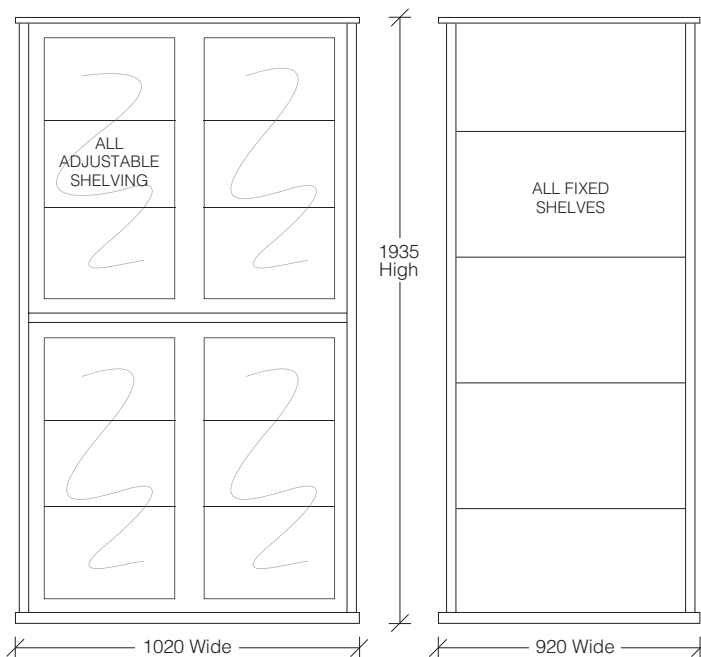

RIDLEE COLLECTION hardwood

EXCLUSIVE TO HARVEY NORMAN

RIDLEE ENTERTAINMENT UNIT

RIDETU01 – 1500W x 460D x 610H | 2 Door 1 Drawer
RIDETU02 – 2100W x 460D x 610H | 2 Door 2 Drawer

RIDLEE DISPLAY & BOOKCASE

DISPLAY
RIDDIS01 – 1020W x 420D x 1935H | 4 Doors Glass Inserts
BOOKCASE
RIDBOOK01 – 920W x 360D x 1935H | 4 Fixed Shelves

RIDLEE LAMP TABLE

RIDL01 – 700W x 700D x 430H

RIDLEE COLLECTION hardwood

EXCLUSIVE TO HARVEY NORMAN

RIDLEE HUTCH

- RIDH01 – 1050W x 350D x 1160H | 2 Door
- RIDH02 – 1550W x 350D x 1160H | 3 Door
- RIDH03 – 2050W x 350D x 1160H | 4 Door

RIDLEE BUFFET

- RIDB01 – 1050W x 510D x 910H | 2 Door 1 Drawer
- RIDB02 – 1550W x 510D x 910H | 3 Door 2 Drawer
- RIDB03 – 2050W x 510D x 910H | 4 Door 2 Drawer

RIDLEE HALL TABLE

- RIDHALL01 – 1500W x 360D x 770H
- RIDHALL02 – 2100W x 360D x 770H

Based on a 500W chair
All Table Widths are set at 1200 due to size of crossed base

RIDLEE CROSS-BASE ROUND DINING TABLE

- RIDDIN1600R** – 1600W x 770H
- RIDDIN1700R** – 1700W x 770H