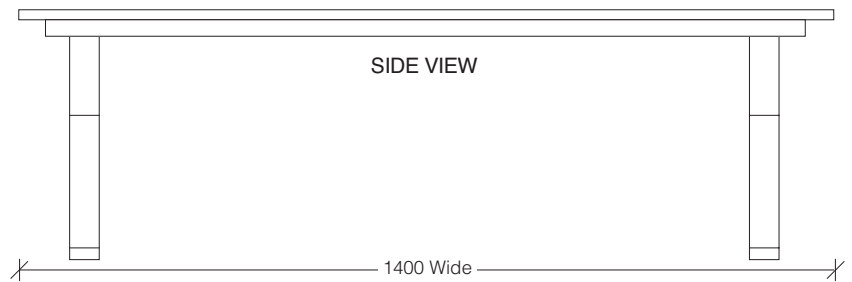

RIDLEE BUFFET

- RIDB01 – 1050W x 510D x 910H | 2 Door 1 Drawer
- RIDB02 – 1550W x 510D x 910H | 3 Door 2 Drawer
- RIDB03 – 2050W x 510D x 910H | 4 Door 2 Drawer

RIDLEE HALL TABLE

- RIDHALL01 – 1500W x 360D x 770H
- RIDHALL02 – 2100W x 360D x 770H

**CREATIVE
WOODEN IDEAS**

RIDLEE COLLECTION hardwood

EXCLUSIVE TO HARVEY NORMAN

RIDLEE RECTANGLE COFFEE TABLE

RIDCO01 – 1400W x 700D x 430H

RIDLEE ROUND COFFEE TABLE

RIDCO02 – 950ø x 430H

RIDLEE BENCH

WHITWASH STAIN CAN ONLY BE USED FOR THE BODY AND LEGS OF CASE GOODS – NO TOPS

RIDLEE CROSS-BASE DINING TABLE

- RIDDIN01** – 1800W x 1200D x 770H
- RIDDIN02** – 2100W x 1200D x 770H
- RIDDIN03** – 2400W x 1200D x 770H
- RIDDIN04** – 2700W x 1200D x 770H
- RIDDIN05** – 3000W x 1200D x 770H