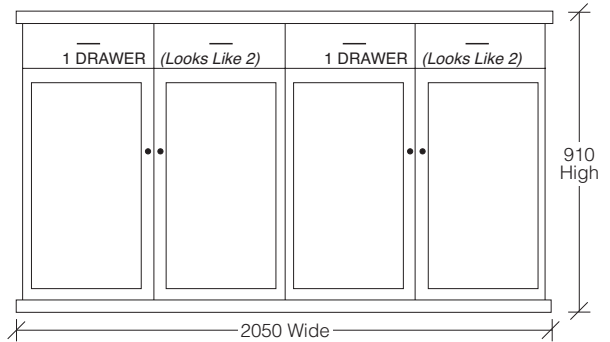

RIDLEE COLLECTION hardwood

EXCLUSIVE TO HARVEY NORMAN

RIDLEE ENTERTAINMENT UNIT

RIDETU01 – 1500W x 460D x 610H | 2 Door 1 Drawer
RIDETU02 – 2100W x 460D x 610H | 2 Door 2 Drawer

RIDLEE DISPLAY & BOOKCASE

DISPLAY
RIDDIS01 – 1020W x 420D x 1935H | 4 Doors Glass Inserts
BOOKCASE
RIDBOOK01 – 920W x 360D x 1935H | 4 Fixed Shelves

RIDLEE LAMP TABLE

RIDL01 – 700W x 700D x 430H

RIDLEE COLLECTION hardwood

EXCLUSIVE TO HARVEY NORMAN

RIDLEE HUTCH

- RIDH01 – 1050W x 350D x 1160H | 2 Door
- RIDH02 – 1550W x 350D x 1160H | 3 Door
- RIDH03 – 2050W x 350D x 1160H | 4 Door

RIDLEE BUFFET

- RIDB01 – 1050W x 510D x 910H | 2 Door 1 Drawer
- RIDB02 – 1550W x 510D x 910H | 3 Door 2 Drawer
- RIDB03 – 2050W x 510D x 910H | 4 Door 2 Drawer

RIDLEE HALL TABLE

- RIDHALL01 – 1500W x 360D x 770H
- RIDHALL02 – 2100W x 360D x 770H

Based on a 500W chair
All Table Widths are set at 1200 due to size of crossed base

RIDLEE CROSS-BASE ROUND DINING TABLE

- RIDDIN1600R** – 1600W x 770H
- RIDDIN1700R** – 1700W x 770H