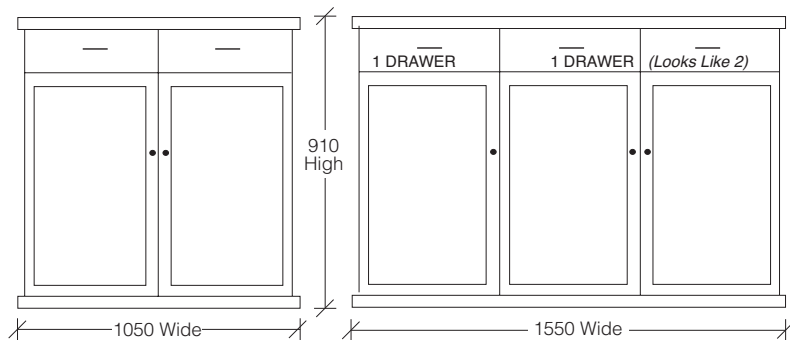

RIDLEE LAMP TABLE

RIDL01 – 700W x 700D x 430H

RIDLEE COLLECTION hardwood

EXCLUSIVE TO HARVEY NORMAN

RIDLEE HUTCH

- RIDH01 – 1050W x 350D x 1160H | 2 Door
- RIDH02 – 1550W x 350D x 1160H | 3 Door
- RIDH03 – 2050W x 350D x 1160H | 4 Door

RIDLEE BUFFET

- RIDB01 – 1050W x 510D x 910H | 2 Door 1 Drawer
- RIDB02 – 1550W x 510D x 910H | 3 Door 2 Drawer
- RIDB03 – 2050W x 510D x 910H | 4 Door 2 Drawer

RIDLEE HALL TABLE

- RIDHALL01 – 1500W x 360D x 770H
- RIDHALL02 – 2100W x 360D x 770H

WHITWASH STAIN CAN ONLY BE USED FOR THE BODY AND LEGS OF CASE GOODS – NO TOPS

RIDLEE CROSS-BASE DINING TABLE

- RIDDIN01** – 1800W x 1200D x 770H
- RIDDIN02** – 2100W x 1200D x 770H
- RIDDIN03** – 2400W x 1200D x 770H
- RIDDIN04** – 2700W x 1200D x 770H
- RIDDIN05** – 3000W x 1200D x 770H

Based on a 500W chair
All Table Widths are set at 1200 due to size of crossed base

RIDLEE CROSS-BASE ROUND DINING TABLE

- RIDDIN1600R** – 1600W x 770H
- RIDDIN1700R** – 1700W x 770H