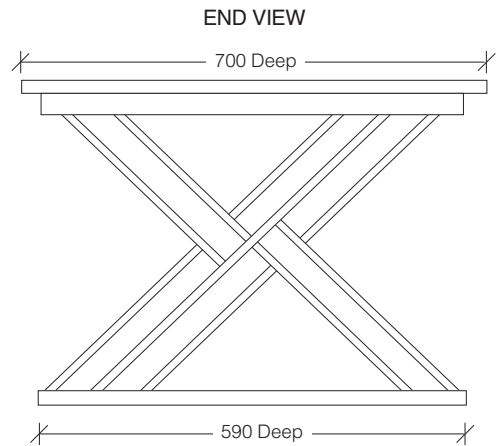

RIDLEE BUFFET

- RIDB01 – 1050W x 510D x 910H | 2 Door 1 Drawer
- RIDB02 – 1550W x 510D x 910H | 3 Door 2 Drawer
- RIDB03 – 2050W x 510D x 910H | 4 Door 2 Drawer

RIDLEE HALL TABLE

- RIDHALL01 – 1500W x 360D x 770H
- RIDHALL02 – 2100W x 360D x 770H

**CREATIVE
WOODEN IDEAS**

RIDLEE COLLECTION hardwood

EXCLUSIVE TO HARVEY NORMAN

RIDLEE RECTANGLE COFFEE TABLE

RIDCO01 – 1400W x 700D x 430H

RIDLEE ROUND COFFEE TABLE

RIDCO02 – 950ø x 430H

RIDLEE BENCH

WHITWASH STAIN CAN ONLY BE USED FOR THE BODY AND LEGS OF CASE GOODS – NO TOPS

RIDLEE CROSS-BASE DINING TABLE

- RIDDIN01** – 1800W x 1200D x 770H
- RIDDIN02** – 2100W x 1200D x 770H
- RIDDIN03** – 2400W x 1200D x 770H
- RIDDIN04** – 2700W x 1200D x 770H
- RIDDIN05** – 3000W x 1200D x 770H

Based on a 500W chair
All Table Widths are set at 1200 due to size of crossed base

RIDLEE CROSS-BASE ROUND DINING TABLE

- RIDDIN1600R** – 1600W x 770H
- RIDDIN1700R** – 1700W x 770H