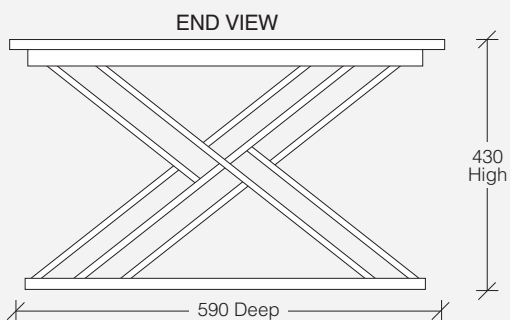

RIDLEE COLLECTION hardwood

EXCLUSIVE TO HARVEY NORMAN

RIDLEE ENTERTAINMENT UNIT

RIDETU01 – 1500W x 460D x 610H | 2 Door 1 Drawer
RIDETU02 – 2100W x 460D x 610H | 2 Door 2 Drawer

RIDLEE DISPLAY & BOOKCASE

DISPLAY
RIDDIS01 – 1020W x 420D x 1935H | 4 Doors Glass Inserts
BOOKCASE
RIDBOOK01 – 920W x 360D x 1935H | 4 Fixed Shelves

RIDLEE LAMP TABLE

RIDL01 – 700W x 700D x 430H

RIDLEE COLLECTION hardwood

EXCLUSIVE TO HARVEY NORMAN

RIDLEE HUTCH

- RIDH01 – 1050W x 350D x 1160H | 2 Door
- RIDH02 – 1550W x 350D x 1160H | 3 Door
- RIDH03 – 2050W x 350D x 1160H | 4 Door

RIDLEE BUFFET

- RIDB01 – 1050W x 510D x 910H | 2 Door 1 Drawer
- RIDB02 – 1550W x 510D x 910H | 3 Door 2 Drawer
- RIDB03 – 2050W x 510D x 910H | 4 Door 2 Drawer

RIDLEE HALL TABLE

- RIDHALL01 – 1500W x 360D x 770H
- RIDHALL02 – 2100W x 360D x 770H

Based on a 500W chair
All Table Widths are set at 1200 due to size of crossed base

RIDLEE CROSS-BASE ROUND DINING TABLE

- RIDDIN1600R** – 1600W x 770H
- RIDDIN1700R** – 1700W x 770H