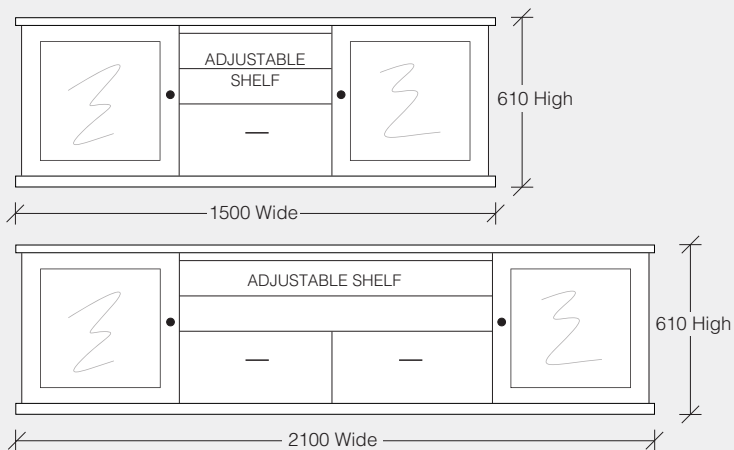

RIDLEE COLLECTION hardwood

EXCLUSIVE TO HARVEY NORMAN

RIDLEE ENTERTAINMENT UNIT

RIDETU01 – 1500W x 460D x 610H | 2 Door 1 Drawer
RIDETU02 – 2100W x 460D x 610H | 2 Door 2 Drawer

RIDLEE DISPLAY & BOOKCASE

DISPLAY
RIDDIS01 – 1020W x 420D x 1935H | 4 Doors Glass Inserts
BOOKCASE
RIDBOOK01 – 920W x 360D x 1935H | 4 Fixed Shelves

RIDLEE LAMP TABLE

RIDL01 – 700W x 700D x 430H

RIDLEE COLLECTION hardwood

EXCLUSIVE TO HARVEY NORMAN

RIDLEE HUTCH

- RIDH01 – 1050W x 350D x 1160H | 2 Door
- RIDH02 – 1550W x 350D x 1160H | 3 Door
- RIDH03 – 2050W x 350D x 1160H | 4 Door

RIDLEE BUFFET

- RIDB01 – 1050W x 510D x 910H | 2 Door 1 Drawer
- RIDB02 – 1550W x 510D x 910H | 3 Door 2 Drawer
- RIDB03 – 2050W x 510D x 910H | 4 Door 2 Drawer

RIDLEE HALL TABLE

- RIDHALL01 – 1500W x 360D x 770H
- RIDHALL02 – 2100W x 360D x 770H

Based on a 500W chair
All Table Widths are set at 1200 due to size of crossed base

RIDLEE CROSS-BASE ROUND DINING TABLE

- RIDDIN1600R** – 1600W x 770H
- RIDDIN1700R** – 1700W x 770H