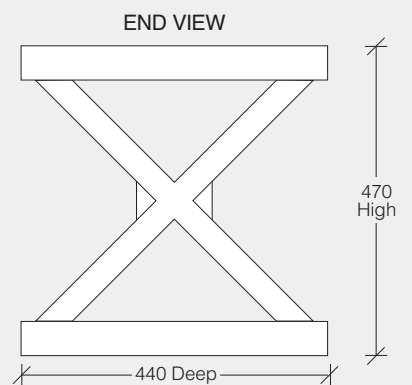

RIDLEE BENCH

RIDBEN01 – 1800W x 440D x 470H

RIDBEN02 – 2100W x 440D x 470H

RIDBEN03 – 2400W x 440D x 470H

RIDBEN04 – 2700W x 440D x 470H

RIDBEN05 – 3000W x 440D x 470H