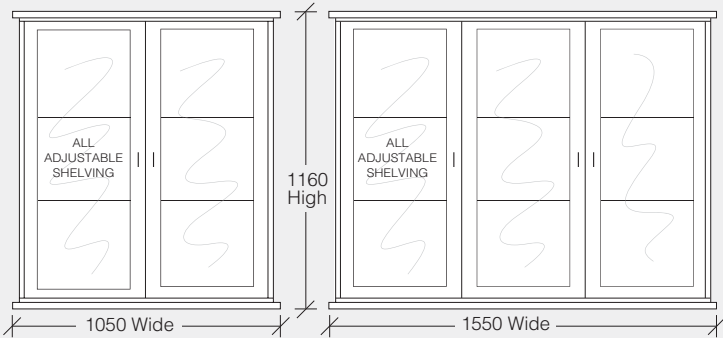

RIDLEE LAMP TABLE

RIDL01 – 700W x 700D x 430H

RIDLEE COLLECTION hardwood

EXCLUSIVE TO HARVEY NORMAN

RIDLEE HUTCH

- RIDH01 – 1050W x 350D x 1160H | 2 Door
- RIDH02 – 1550W x 350D x 1160H | 3 Door
- RIDH03 – 2050W x 350D x 1160H | 4 Door

RIDLEE BUFFET

- RIDB01 – 1050W x 510D x 910H | 2 Door 1 Drawer
- RIDB02 – 1550W x 510D x 910H | 3 Door 2 Drawer
- RIDB03 – 2050W x 510D x 910H | 4 Door 2 Drawer

RIDLEE HALL TABLE

- RIDHALL01 – 1500W x 360D x 770H
- RIDHALL02 – 2100W x 360D x 770H

WHITWASH STAIN CAN ONLY BE USED FOR THE BODY AND LEGS OF CASE GOODS – NO TOPS

RIDLEE CROSS-BASE DINING TABLE

- RIDDIN01** – 1800W x 1200D x 770H
- RIDDIN02** – 2100W x 1200D x 770H
- RIDDIN03** – 2400W x 1200D x 770H
- RIDDIN04** – 2700W x 1200D x 770H
- RIDDIN05** – 3000W x 1200D x 770H

Based on a 500W chair
All Table Widths are set at 1200 due to size of crossed base

RIDLEE CROSS-BASE ROUND DINING TABLE

- RIDDIN1600R** – 1600W x 770H
- RIDDIN1700R** – 1700W x 770H