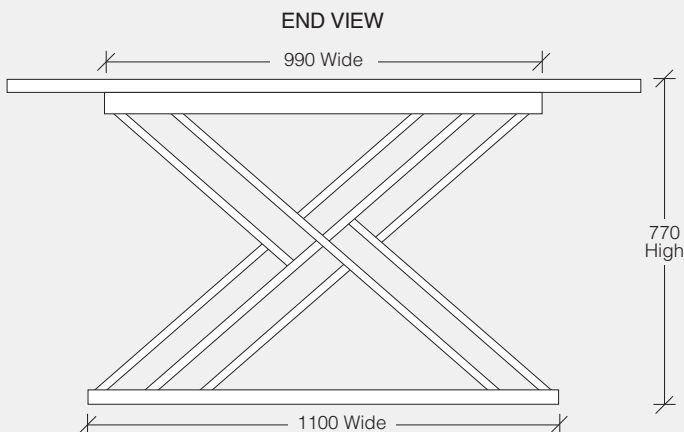

RIDLEE LAMP TABLE

RIDL01 – 700W x 700D x 430H

RIDLEE COLLECTION hardwood

EXCLUSIVE TO HARVEY NORMAN

RIDLEE HUTCH

- RIDH01 – 1050W x 350D x 1160H | 2 Door
- RIDH02 – 1550W x 350D x 1160H | 3 Door
- RIDH03 – 2050W x 350D x 1160H | 4 Door

RIDLEE BUFFET

- RIDB01 – 1050W x 510D x 910H | 2 Door 1 Drawer
- RIDB02 – 1550W x 510D x 910H | 3 Door 2 Drawer
- RIDB03 – 2050W x 510D x 910H | 4 Door 2 Drawer

RIDLEE HALL TABLE

- RIDHALL01 – 1500W x 360D x 770H
- RIDHALL02 – 2100W x 360D x 770H

WHITWASH STAIN CAN ONLY BE USED FOR THE BODY AND LEGS OF CASE GOODS – NO TOPS

RIDLEE CROSS-BASE DINING TABLE

- RIDDIN01** – 1800W x 1200D x 770H
- RIDDIN02** – 2100W x 1200D x 770H
- RIDDIN03** – 2400W x 1200D x 770H
- RIDDIN04** – 2700W x 1200D x 770H
- RIDDIN05** – 3000W x 1200D x 770H

Based on a 500W chair
All Table Widths are set at 1200 due to size of crossed base

RIDLEE CROSS-BASE ROUND DINING TABLE

- RIDDIN1600R** – 1600W x 770H
- RIDDIN1700R** – 1700W x 770H