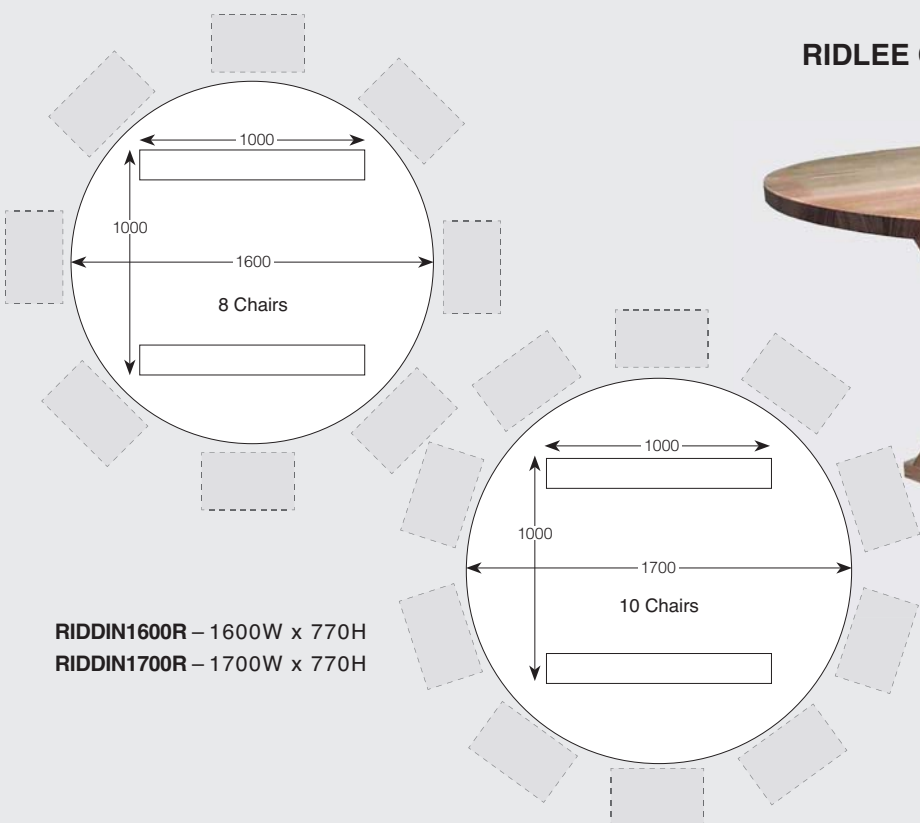

WHITWASH STAIN CAN ONLY BE USED FOR THE BODY AND LEGS OF CASE GOODS – NO TOPS

RIDLEE CROSS-BASE DINING TABLE

- RIDDIN01** – 1800W x 1200D x 770H
- RIDDIN02** – 2100W x 1200D x 770H
- RIDDIN03** – 2400W x 1200D x 770H
- RIDDIN04** – 2700W x 1200D x 770H
- RIDDIN05** – 3000W x 1200D x 770H

Based on a 500W chair
All Table Widths are set at 1200 due to size of crossed base

RIDLEE CROSS-BASE ROUND DINING TABLE

- RIDDIN1600R** – 1600W x 770H
- RIDDIN1700R** – 1700W x 770H