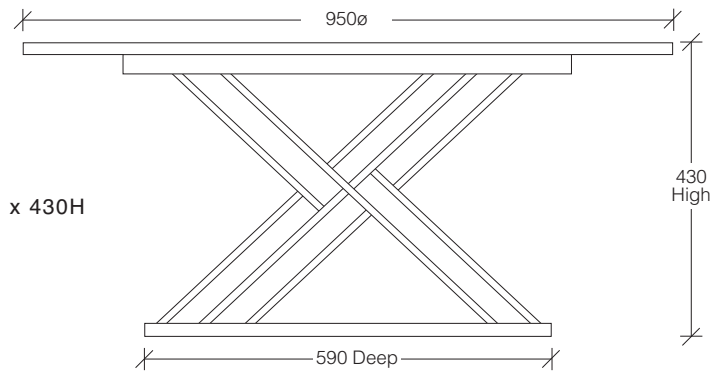

RIDLEE BUFFET

- RIDB01 – 1050W x 510D x 910H | 2 Door 1 Drawer
- RIDB02 – 1550W x 510D x 910H | 3 Door 2 Drawer
- RIDB03 – 2050W x 510D x 910H | 4 Door 2 Drawer

RIDLEE HALL TABLE

- RIDHALL01 – 1500W x 360D x 770H
- RIDHALL02 – 2100W x 360D x 770H

**CREATIVE
WOODEN IDEAS**

RIDLEE COLLECTION hardwood

EXCLUSIVE TO HARVEY NORMAN

RIDLEE RECTANGLE COFFEE TABLE

RIDCO01 – 1400W x 700D x 430H

RIDLEE ROUND COFFEE TABLE

RIDCO02 – 950ø x 430H

RIDLEE BENCH

WHITWASH STAIN CAN ONLY BE USED FOR THE BODY AND LEGS OF CASE GOODS – NO TOPS

RIDLEE CROSS-BASE DINING TABLE

- RIDDIN01** – 1800W x 1200D x 770H
- RIDDIN02** – 2100W x 1200D x 770H
- RIDDIN03** – 2400W x 1200D x 770H
- RIDDIN04** – 2700W x 1200D x 770H
- RIDDIN05** – 3000W x 1200D x 770H

Based on a 500W chair
All Table Widths are set at 1200 due to size of crossed base

RIDLEE CROSS-BASE ROUND DINING TABLE

- RIDDIN1600R** – 1600W x 770H
- RIDDIN1700R** – 1700W x 770H