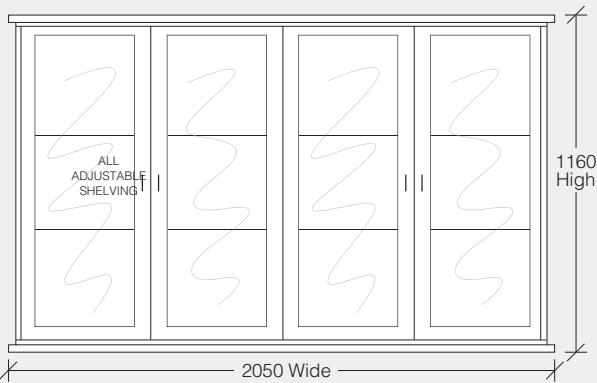

RIDLEE LAMP TABLE

RIDL01 – 700W x 700D x 430H

RIDLEE COLLECTION hardwood

EXCLUSIVE TO HARVEY NORMAN

RIDLEE HUTCH

- RIDH01 – 1050W x 350D x 1160H | 2 Door
- RIDH02 – 1550W x 350D x 1160H | 3 Door
- RIDH03 – 2050W x 350D x 1160H | 4 Door

RIDLEE BUFFET

- RIDB01 – 1050W x 510D x 910H | 2 Door 1 Drawer
- RIDB02 – 1550W x 510D x 910H | 3 Door 2 Drawer
- RIDB03 – 2050W x 510D x 910H | 4 Door 2 Drawer

RIDLEE HALL TABLE

- RIDHALL01 – 1500W x 360D x 770H
- RIDHALL02 – 2100W x 360D x 770H

WHITWASH STAIN CAN ONLY BE USED FOR THE BODY AND LEGS OF CASE GOODS – NO TOPS

RIDLEE CROSS-BASE DINING TABLE

- RIDDIN01** – 1800W x 1200D x 770H
- RIDDIN02** – 2100W x 1200D x 770H
- RIDDIN03** – 2400W x 1200D x 770H
- RIDDIN04** – 2700W x 1200D x 770H
- RIDDIN05** – 3000W x 1200D x 770H

Based on a 500W chair
All Table Widths are set at 1200 due to size of crossed base

RIDLEE CROSS-BASE ROUND DINING TABLE

- RIDDIN1600R** – 1600W x 770H
- RIDDIN1700R** – 1700W x 770H