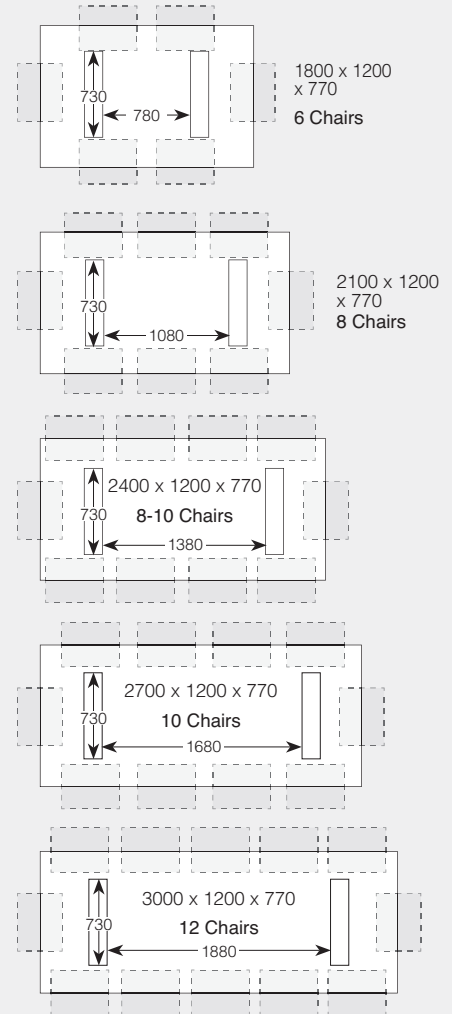

RIDLEE LAMP TABLE

RIDL01 – 700W x 700D x 430H

RIDLEE COLLECTION hardwood

EXCLUSIVE TO HARVEY NORMAN

RIDLEE HUTCH

- RIDH01 – 1050W x 350D x 1160H | 2 Door
- RIDH02 – 1550W x 350D x 1160H | 3 Door
- RIDH03 – 2050W x 350D x 1160H | 4 Door

RIDLEE BUFFET

- RIDB01 – 1050W x 510D x 910H | 2 Door 1 Drawer
- RIDB02 – 1550W x 510D x 910H | 3 Door 2 Drawer
- RIDB03 – 2050W x 510D x 910H | 4 Door 2 Drawer

RIDLEE HALL TABLE

- RIDHALL01 – 1500W x 360D x 770H
- RIDHALL02 – 2100W x 360D x 770H

WHITWASH STAIN CAN ONLY BE USED FOR THE BODY AND LEGS OF CASE GOODS – NO TOPS

RIDLEE CROSS-BASE DINING TABLE

- RIDDIN01** – 1800W x 1200D x 770H
- RIDDIN02** – 2100W x 1200D x 770H
- RIDDIN03** – 2400W x 1200D x 770H
- RIDDIN04** – 2700W x 1200D x 770H
- RIDDIN05** – 3000W x 1200D x 770H

Based on a 500W chair
All Table Widths are set at 1200 due to size of crossed base

RIDLEE CROSS-BASE ROUND DINING TABLE

- RIDDIN1600R** – 1600W x 770H
- RIDDIN1700R** – 1700W x 770H