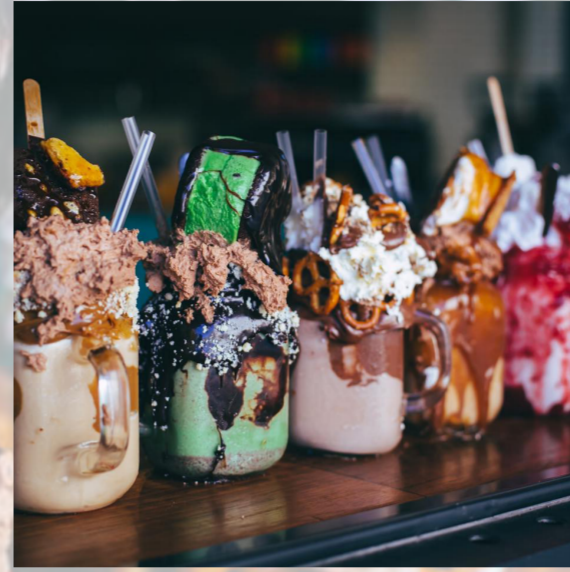

# Milkshake Mixer & Drink Machine

Australian Made  
- Built to Last

**ROBAND**® 