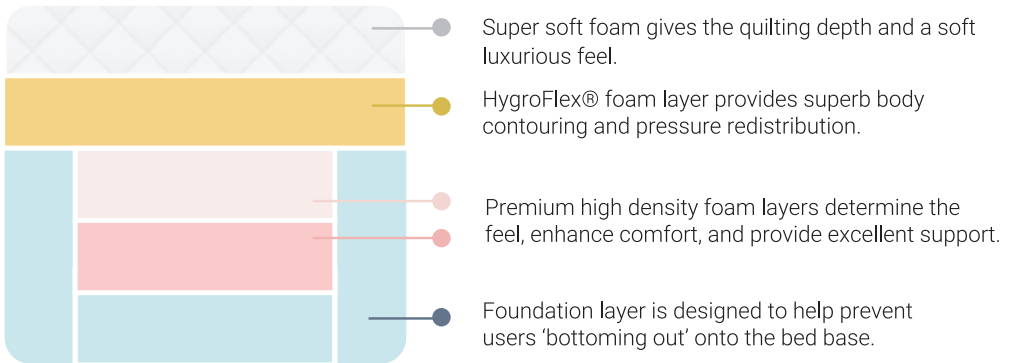

NEW RELEASE

Yamba Mattress

- A homeware mattress that looks like a 'normal' mattress.
- Lower Transfer height – 22cm.
- Improved adjustable bed mattress profiling helps reduce backrest shear and friction.
- Regular and custom sizes available.

NEW RELEASE

Yamba Mattress

Australian Made Oscar Yamba mattress is available in three feels, Soft, Medium and Firm. All feels include Joyce HydroFlex® tested by RMIT University to show the following benefits:

- More effective pressure redistribution than traditional memory foams
- Superior Airflow which helps diffuse body heat more rapidly.
- Less 'sinking feeling' than experienced with most memory foams.
- Reduced surface shear and friction.