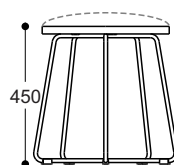

Warranty

10 Years

DIMENSIONS

Top Dia: 800
Shelf Dia: 400

1070

High Bar Table

Top Dia: 500 - 750

450

Occasional Table
with small base

Top Dia: 800 - 1200

450

Coffee Table
with large base

Top Dia: 370
Foam Seat: +40

730

High Bar Stool

Length: 900 - 1000
Width: 600 - 650

450

Oval Top Table

Top Dia: 420
Foam Seat: +40

450

Low Stool

Length: 550 - 1000
Width: 500 - 600

450

Rectangle Top Table

**Dimensions (+/-10mm)*