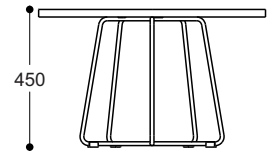

Warranty

10 Years

DIMENSIONS

Top Dia: 800
Shelf Dia: 400

1070

High Bar Table

Top Dia: 500 - 750

450

Occasional Table
with small base

Top Dia: 800 - 1200

450

Coffee Table
with large base

Top Dia: 370
Foam Seat: +40

730

High Bar Stool

Length: 900 - 1000
Width: 600 - 650

**Dimensions (+/-10mm)*