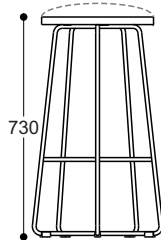

Warranty

10 Years

DIMENSIONS

Top Dia: 800
Shelf Dia: 400

1070

High Bar Table

Top Dia: 500 - 750

450

Occasional Table
with small base

Top Dia: 800 - 1200

450

Coffee Table
with large base

Top Dia: 370
Foam Seat: +40

730

High Bar Stool

Length: 900 - 1000
Width: 600 - 650

450

Oval Top Table

Top Dia: 420
Foam Seat: +40

450

Low Stool

Length: 550 - 1000
Width: 500 - 600

450

Rectangle Top Table

**Dimensions (+/-10mm)*