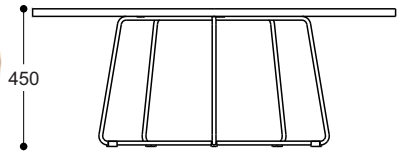

Warranty

10 Years

DIMENSIONS

Top Dia: 800
Shelf Dia: 400

1070

High Bar Table

Top Dia: 500 - 750

450

Occasional Table
with small base

Top Dia: 800 - 1200

450

Coffee Table
with large base

Top Dia: 370
Foam Seat: +40

730

High Bar Stool

Length: 900 - 1000
Width: 600 - 650

450

Oval Top Table

Top Dia: 420
Foam Seat: +40

450

Low Stool

Length: 550 - 1000
Width: 500 - 600

450

Rectangle Top Table

**Dimensions (+/-10mm)*