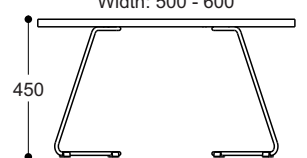

Warranty

10 Years

DIMENSIONS

Top Dia: 800
Shelf Dia: 400

1070

High Bar Table

Top Dia: 500 - 750

450

Occasional Table
with small base

Top Dia: 800 - 1200

450

Coffee Table
with large base

Top Dia: 370
Foam Seat: +40

730

High Bar Stool

Length: 900 - 1000
Width: 600 - 650

450

Oval Top Table

Top Dia: 420
Foam Seat: +40

450

Low Stool

Length: 550 - 1000
Width: 500 - 600

450

Rectangle Top Table

**Dimensions (+/-10mm)*