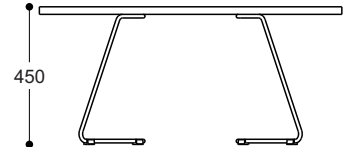

Warranty

10 Years

DIMENSIONS

Top Dia: 800
Shelf Dia: 400

1070

High Bar Table

Top Dia: 500 - 750

450

Occasional Table
with small base

Top Dia: 800 - 1200

450

Coffee Table
with large base

Top Dia: 370
Foam Seat: +40

730

High Bar Stool

Length: 900 - 1000
Width: 600 - 650

450

Oval Top Table

Top Dia: 420
Foam Seat: +40

450

Low Stool

Length: 550 - 1000
Width: 500 - 600

450

Rectangle Top Table

**Dimensions (+/-10mm)*