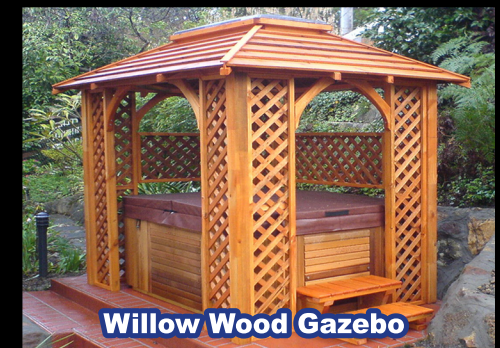

# Gazebos Galore Standard Range

**Africa Thatch Gazebo**

**Corner Gazebo**

**Hideaway Gazebo**

**Spa / Glasshouse Gazebo**

**Asian Gazebo**

**Federation Gazebo**

**Lifestyle Gazebo**

**Wedding Gazebo**

**Australian Gazebo**

**Hexagonal Gazebo**

**Mega Octagonal / Megatron Gazebo**

**Willow Wood Gazebo**

**Bus Stop Gazebo**

**Heritage Gazebo**

**Octagonal Gazebo**