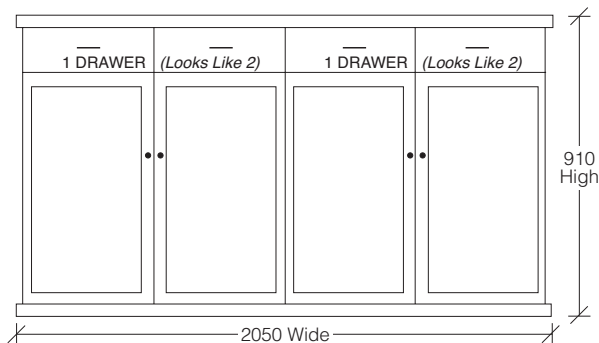

BAYSIDE DISPLAY & BOOKCASE

DISPLAY
BAYDIS01 – 1020W x 420D x 1935H | 4 Doors Glass Inserts
BOOKCASE
BAYBOOK01 – 920W x 360D x 1935H | 4 Fixed Shelves

BAYSIDE COFFEE TABLE

BAYCOFF01 – 1000W x 1000D x 400H | 2 Drawers on Opposite Sides
BAYCOFF02 – 1400W x 700D x 400H | 2 Drawers

BAYSIDE COLLECTION hardwood

EXCLUSIVE TO HARVEY NORMAN

WHITWASH STAIN CAN ONLY BE USED FOR THE BODY AND LEGS OF CASE GOODS – NO TOPS

BAYSIDE HUTCH

- BAYH01** – 1050W x 350D x 1160H | 2 Door
- BAYH02** – 1550W x 350D x 1160H | 3 Door
- BAYH03** – 2050W x 350D x 1160H | 4 Door

BAYSIDE BUFFET

- BAYB01** – 1050W x 510D x 910H | 2 Door 1 Drawer
- BAYB02** – 1550W x 510D x 910H | 3 Door 2 Drawer
- BAYB03** – 2050W x 510D x 910H | 4 Door 2 Drawer

BAYSIDE LAMP TABLE

- BAYLAM01**
700W x 700D x 470H | 1 Drawer

BAYSIDE DINING TABLE

- BAYDIN01** – 1800W x 1200D x 770H
- BAYDIN02** – 2100W x 1200D x 770H
- BAYDIN03** – 2400W x 1200D x 770H
- BAYDIN04** – 2700W x 1200D x 770H
- BAYDIN05** – 3000W x 1200D x 770H

| Custom Sizes Available
| 4 Tapered Legs