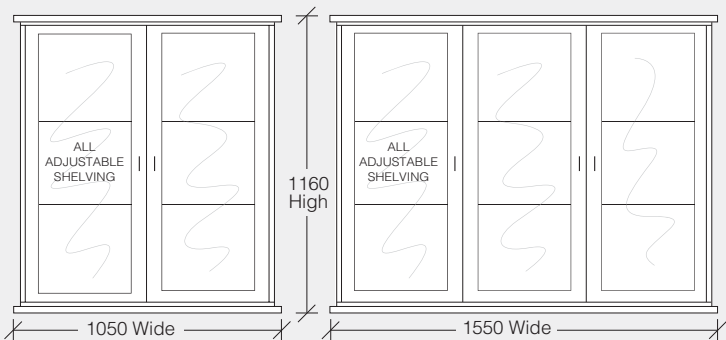

BAYSIDE DISPLAY & BOOKCASE

DISPLAY
BAYDIS01 – 1020W x 420D x 1935H | 4 Doors Glass Inserts
BOOKCASE
BAYBOOK01 – 920W x 360D x 1935H | 4 Fixed Shelves

BAYSIDE COFFEE TABLE

BAYCOFF01 – 1000W x 1000D x 400H | 2 Drawers on Opposite Sides
BAYCOFF02 – 1400W x 700D x 400H | 2 Drawers

BAYSIDE COLLECTION hardwood

EXCLUSIVE TO HARVEY NORMAN

WHITWASH STAIN CAN ONLY BE USED FOR THE BODY AND LEGS OF CASE GOODS – NO TOPS

BAYSIDE HUTCH

- BAYH01** – 1050W x 350D x 1160H | 2 Door
- BAYH02** – 1550W x 350D x 1160H | 3 Door
- BAYH03** – 2050W x 350D x 1160H | 4 Door

BAYSIDE BUFFET

- BAYB01** – 1050W x 510D x 910H | 2 Door 1 Drawer
- BAYB02** – 1550W x 510D x 910H | 3 Door 2 Drawer
- BAYB03** – 2050W x 510D x 910H | 4 Door 2 Drawer

BAYSIDE LAMP TABLE

- BAYLAM01**
700W x 700D x 470H | 1 Drawer

BAYSIDE DINING TABLE

- BAYDIN01** – 1800W x 1200D x 770H
- BAYDIN02** – 2100W x 1200D x 770H
- BAYDIN03** – 2400W x 1200D x 770H
- BAYDIN04** – 2700W x 1200D x 770H
- BAYDIN05** – 3000W x 1200D x 770H

| Custom Sizes Available
| 4 Tapered Legs