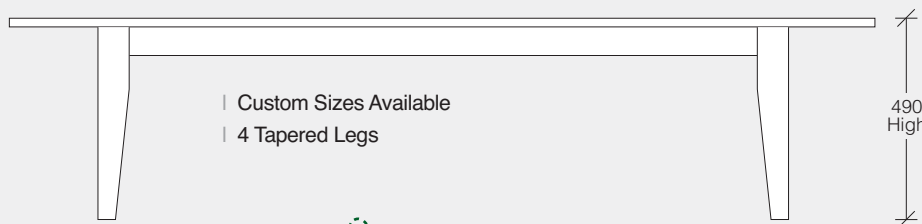

BAYSIDE DINING TABLE

- BAYDIN01** – 1800W x 1200D x 770H
- BAYDIN02** – 2100W x 1200D x 770H
- BAYDIN03** – 2400W x 1200D x 770H
- BAYDIN04** – 2700W x 1200D x 770H
- BAYDIN05** – 3000W x 1200D x 770H

| Custom Sizes Available
| 4 Tapered Legs

770 High

BAYSIDE BENCH

- BAYBEN01** – 1800W x 410D x 490H
- BAYBEN02** – 2100W x 410D x 490H
- BAYBEN03** – 2400W x 410D x 490H
- BAYBEN04** – 2700W x 410D x 490H
- BAYBEN05** – 3000W x 410D x 490H

| Custom Sizes Available
| 4 Tapered Legs