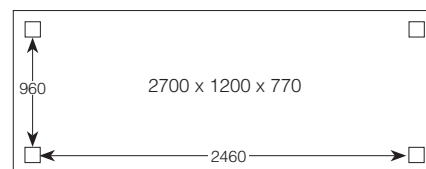

BAYSIDE COLLECTION hardwood

EXCLUSIVE TO HARVEY NORMAN

WHITWASH STAIN CAN ONLY BE USED FOR THE BODY AND LEGS OF CASE GOODS – NO TOPS

BAYSIDE DINING TABLE

- **BAYDIN01** – 1800W x 1200D x 770H
- **BAYDIN02** – 2100W x 1200D x 770H
- **BAYDIN03** – 2400W x 1200D x 770H
- **BAYDIN04** – 2700W x 1200D x 770H
- **BAYDIN05** – 3000W x 1200D x 770H

| Custom Sizes Available
| 4 Tapered Legs

770 High

BAYSIDE BENCH

- **BAYBEN01** – 1800W x 410D x 490H
- **BAYBEN02** – 2100W x 410D x 490H
- **BAYBEN03** – 2400W x 410D x 490H
- **BAYBEN04** – 2700W x 410D x 490H
- **BAYBEN05** – 3000W x 410D x 490H

| Custom Sizes Available
| 4 Tapered Legs

490 High