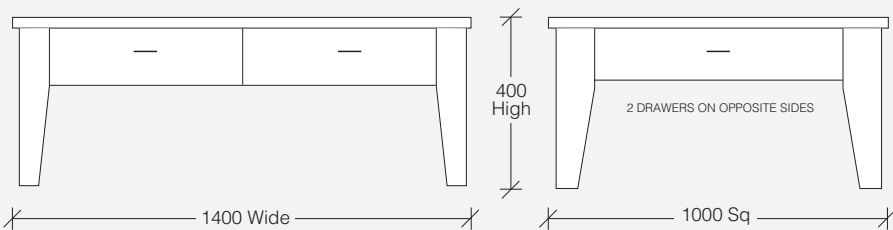

BAYSIDE DISPLAY & BOOKCASE

DISPLAY
BAYDIS01 – 1020W x 420D x 1935H | 4 Doors Glass Inserts
BOOKCASE
BAYBOOK01 – 920W x 360D x 1935H | 4 Fixed Shelves

BAYSIDE COFFEE TABLE

BAYCOFF01 – 1000W x 1000D x 400H | 2 Drawers on Opposite Sides
BAYCOFF02 – 1400W x 700D x 400H | 2 Drawers

BAYSIDE COLLECTION hardwood

EXCLUSIVE TO HARVEY NORMAN

WHITWASH STAIN CAN ONLY BE USED FOR THE BODY AND LEGS OF CASE GOODS – NO TOPS

BAYSIDE HUTCH

- BAYH01** – 1050W x 350D x 1160H | 2 Door
- BAYH02** – 1550W x 350D x 1160H | 3 Door
- BAYH03** – 2050W x 350D x 1160H | 4 Door

BAYSIDE DINING TABLE

- BAYDIN01** – 1800W x 1200D x 770H
- BAYDIN02** – 2100W x 1200D x 770H
- BAYDIN03** – 2400W x 1200D x 770H
- BAYDIN04** – 2700W x 1200D x 770H
- BAYDIN05** – 3000W x 1200D x 770H

| Custom Sizes Available
| 4 Tapered Legs