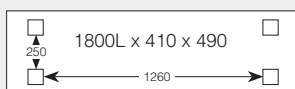

BAYSIDE BENCH

- **BAYBEN01** – 1800W x 410D x 490H
- **BAYBEN02** – 2100W x 410D x 490H
- **BAYBEN03** – 2400W x 410D x 490H
- **BAYBEN04** – 2700W x 410D x 490H
- **BAYBEN05** – 3000W x 410D x 490H