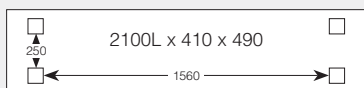

BAYSIDE BENCH

- **BAYBEN01** – 1800W x 410D x 490H
- **BAYBEN02** – 2100W x 410D x 490H
- **BAYBEN03** – 2400W x 410D x 490H
- **BAYBEN04** – 2700W x 410D x 490H
- **BAYBEN05** – 3000W x 410D x 490H