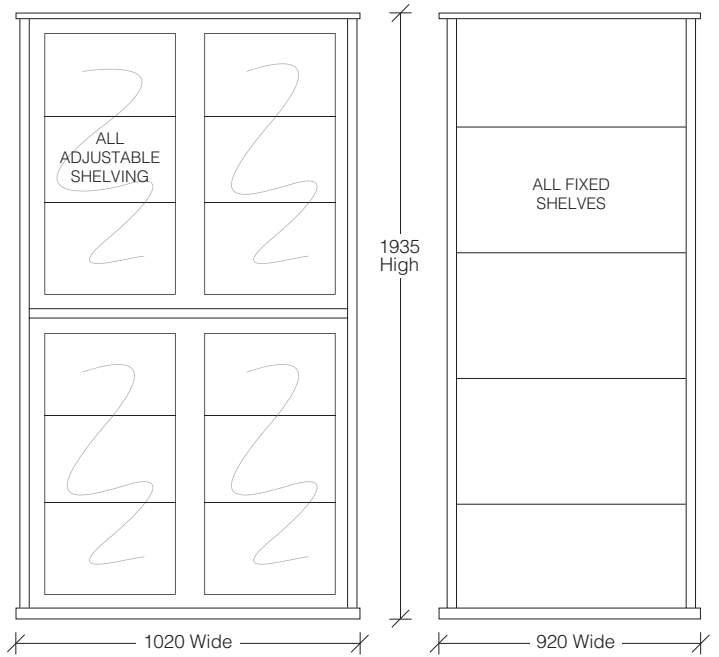

BAYSIDE COLLECTION hardwood

EXCLUSIVE TO HARVEY NORMAN

WHITWASH STAIN CAN ONLY BE USED FOR THE BODY AND LEGS OF CASE GOODS – NO TOPS

BAYSIDE ENTERTAINMENT UNIT

BAYETU01 – 1500W x 460D x 610H | 2 Door 1 Drawer
BAYETU02 – 2100W x 460D x 610H | 2 Door 2 Drawer

BAYSIDE DISPLAY & BOOKCASE

DISPLAY
BAYDIS01 – 1020W x 420D x 1935H | 4 Doors Glass Inserts
BOOKCASE
BAYBOOK01 – 920W x 360D x 1935H | 4 Fixed Shelves

BAYSIDE COFFEE TABLE

BAYCOFF01 – 1000W x 1000D x 400H | 2 Drawers on Opposite Sides
BAYCOFF02 – 1400W x 700D x 400H | 2 Drawers

BAYSIDE COLLECTION hardwood

EXCLUSIVE TO HARVEY NORMAN

WHITWASH STAIN CAN ONLY BE USED FOR THE BODY AND LEGS OF CASE GOODS – NO TOPS

BAYSIDE HUTCH

- BAYH01** – 1050W x 350D x 1160H | 2 Door
- BAYH02** – 1550W x 350D x 1160H | 3 Door
- BAYH03** – 2050W x 350D x 1160H | 4 Door

BAYSIDE DINING TABLE

- BAYDIN01** – 1800W x 1200D x 770H
- BAYDIN02** – 2100W x 1200D x 770H
- BAYDIN03** – 2400W x 1200D x 770H
- BAYDIN04** – 2700W x 1200D x 770H
- BAYDIN05** – 3000W x 1200D x 770H

| Custom Sizes Available
| 4 Tapered Legs