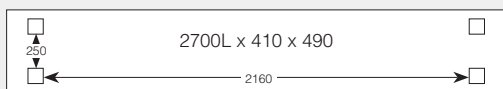

BAYSIDE BENCH

- **BAYBEN01** – 1800W x 410D x 490H
- **BAYBEN02** – 2100W x 410D x 490H
- **BAYBEN03** – 2400W x 410D x 490H
- **BAYBEN04** – 2700W x 410D x 490H
- **BAYBEN05** – 3000W x 410D x 490H