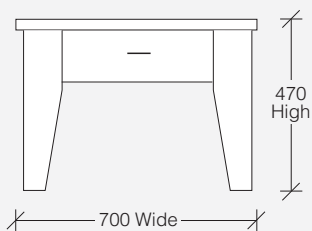

BAYSIDE DISPLAY & BOOKCASE

DISPLAY
BAYDIS01 – 1020W x 420D x 1935H | 4 Doors Glass Inserts
BOOKCASE
BAYBOOK01 – 920W x 360D x 1935H | 4 Fixed Shelves

BAYSIDE COFFEE TABLE

BAYCOFF01 – 1000W x 1000D x 400H | 2 Drawers on Opposite Sides
BAYCOFF02 – 1400W x 700D x 400H | 2 Drawers

BAYSIDE COLLECTION hardwood

EXCLUSIVE TO HARVEY NORMAN

WHITWASH STAIN CAN ONLY BE USED FOR THE BODY AND LEGS OF CASE GOODS – NO TOPS

BAYSIDE HUTCH

- BAYH01** – 1050W x 350D x 1160H | 2 Door
- BAYH02** – 1550W x 350D x 1160H | 3 Door
- BAYH03** – 2050W x 350D x 1160H | 4 Door

BAYSIDE BUFFET

- BAYB01** – 1050W x 510D x 910H | 2 Door 1 Drawer
- BAYB02** – 1550W x 510D x 910H | 3 Door 2 Drawer
- BAYB03** – 2050W x 510D x 910H | 4 Door 2 Drawer

BAYSIDE LAMP TABLE

- BAYLAM01**
700W x 700D x 470H | 1 Drawer

BAYSIDE DINING TABLE

- BAYDIN01** – 1800W x 1200D x 770H
- BAYDIN02** – 2100W x 1200D x 770H
- BAYDIN03** – 2400W x 1200D x 770H
- BAYDIN04** – 2700W x 1200D x 770H
- BAYDIN05** – 3000W x 1200D x 770H

| Custom Sizes Available
| 4 Tapered Legs