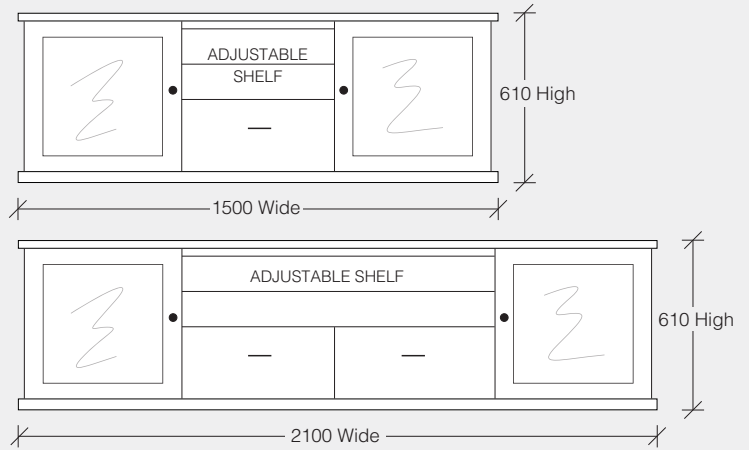

BAYSIDE COLLECTION hardwood

EXCLUSIVE TO HARVEY NORMAN

WHITWASH STAIN CAN ONLY BE USED FOR THE BODY AND LEGS OF CASE GOODS – NO TOPS

BAYSIDE ENTERTAINMENT UNIT

BAYETU01 – 1500W x 460D x 610H | 2 Door 1 Drawer
BAYETU02 – 2100W x 460D x 610H | 2 Door 2 Drawer

BAYSIDE DISPLAY & BOOKCASE

DISPLAY
BAYDIS01 – 1020W x 420D x 1935H | 4 Doors Glass Inserts
BOOKCASE
BAYBOOK01 – 920W x 360D x 1935H | 4 Fixed Shelves

BAYSIDE COFFEE TABLE

BAYCOFF01 – 1000W x 1000D x 400H | 2 Drawers on Opposite Sides
BAYCOFF02 – 1400W x 700D x 400H | 2 Drawers

BAYSIDE BUFFET

- BAYB01** – 1050W x 510D x 910H | 2 Door 1 Drawer
- BAYB02** – 1550W x 510D x 910H | 3 Door 2 Drawer
- BAYB03** – 2050W x 510D x 910H | 4 Door 2 Drawer

BAYSIDE LAMP TABLE

- BAYLAM01**
700W x 700D x 470H | 1 Drawer

BAYSIDE DINING TABLE

- BAYDIN01** – 1800W x 1200D x 770H
- BAYDIN02** – 2100W x 1200D x 770H
- BAYDIN03** – 2400W x 1200D x 770H
- BAYDIN04** – 2700W x 1200D x 770H
- BAYDIN05** – 3000W x 1200D x 770H

| Custom Sizes Available
| 4 Tapered Legs