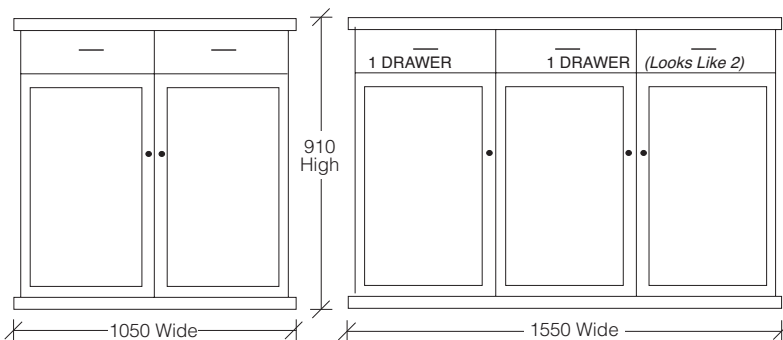

BAYSIDE DISPLAY & BOOKCASE

DISPLAY
BAYDIS01 – 1020W x 420D x 1935H | 4 Doors Glass Inserts
BOOKCASE
BAYBOOK01 – 920W x 360D x 1935H | 4 Fixed Shelves

BAYSIDE COFFEE TABLE

BAYCOFF01 – 1000W x 1000D x 400H | 2 Drawers on Opposite Sides
BAYCOFF02 – 1400W x 700D x 400H | 2 Drawers

BAYSIDE COLLECTION hardwood

EXCLUSIVE TO HARVEY NORMAN

WHITWASH STAIN CAN ONLY BE USED FOR THE BODY AND LEGS OF CASE GOODS – NO TOPS

BAYSIDE HUTCH

- BAYH01** – 1050W x 350D x 1160H | 2 Door
- BAYH02** – 1550W x 350D x 1160H | 3 Door
- BAYH03** – 2050W x 350D x 1160H | 4 Door

BAYSIDE BUFFET

- BAYB01** – 1050W x 510D x 910H | 2 Door 1 Drawer
- BAYB02** – 1550W x 510D x 910H | 3 Door 2 Drawer
- BAYB03** – 2050W x 510D x 910H | 4 Door 2 Drawer

BAYSIDE LAMP TABLE

- BAYLAM01**
700W x 700D x 470H | 1 Drawer

BAYSIDE DINING TABLE

- BAYDIN01** – 1800W x 1200D x 770H
- BAYDIN02** – 2100W x 1200D x 770H
- BAYDIN03** – 2400W x 1200D x 770H
- BAYDIN04** – 2700W x 1200D x 770H
- BAYDIN05** – 3000W x 1200D x 770H

| Custom Sizes Available
| 4 Tapered Legs