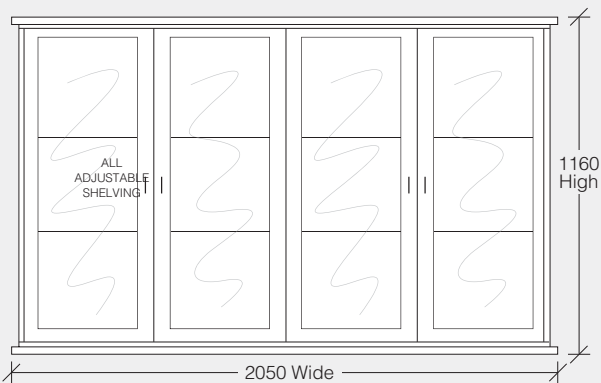

BAYSIDE DISPLAY & BOOKCASE

DISPLAY
BAYDIS01 – 1020W x 420D x 1935H | 4 Doors Glass Inserts
BOOKCASE
BAYBOOK01 – 920W x 360D x 1935H | 4 Fixed Shelves

BAYSIDE COFFEE TABLE

BAYCOFF01 – 1000W x 1000D x 400H | 2 Drawers on Opposite Sides
BAYCOFF02 – 1400W x 700D x 400H | 2 Drawers

BAYSIDE COLLECTION hardwood

EXCLUSIVE TO HARVEY NORMAN

WHITWASH STAIN CAN ONLY BE USED FOR THE BODY AND LEGS OF CASE GOODS – NO TOPS

BAYSIDE HUTCH

- BAYH01** – 1050W x 350D x 1160H | 2 Door
- BAYH02** – 1550W x 350D x 1160H | 3 Door
- BAYH03** – 2050W x 350D x 1160H | 4 Door

BAYSIDE BUFFET

- BAYB01** – 1050W x 510D x 910H | 2 Door 1 Drawer
- BAYB02** – 1550W x 510D x 910H | 3 Door 2 Drawer
- BAYB03** – 2050W x 510D x 910H | 4 Door 2 Drawer

BAYSIDE LAMP TABLE

- BAYLAM01**
700W x 700D x 470H | 1 Drawer