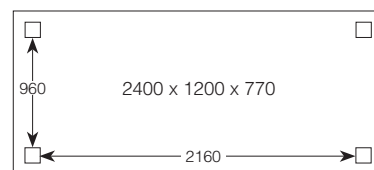

BAYSIDE COLLECTION hardwood

EXCLUSIVE TO HARVEY NORMAN

WHITWASH STAIN CAN ONLY BE USED FOR THE BODY AND LEGS OF CASE GOODS – NO TOPS

BAYSIDE DINING TABLE

- **BAYDIN01** – 1800W x 1200D x 770H
- **BAYDIN02** – 2100W x 1200D x 770H
- **BAYDIN03** – 2400W x 1200D x 770H
- **BAYDIN04** – 2700W x 1200D x 770H
- **BAYDIN05** – 3000W x 1200D x 770H

| Custom Sizes Available
| 4 Tapered Legs

770 High

BAYSIDE BENCH

- **BAYBEN01** – 1800W x 410D x 490H
- **BAYBEN02** – 2100W x 410D x 490H
- **BAYBEN03** – 2400W x 410D x 490H
- **BAYBEN04** – 2700W x 410D x 490H
- **BAYBEN05** – 3000W x 410D x 490H

| Custom Sizes Available
| 4 Tapered Legs

490 High