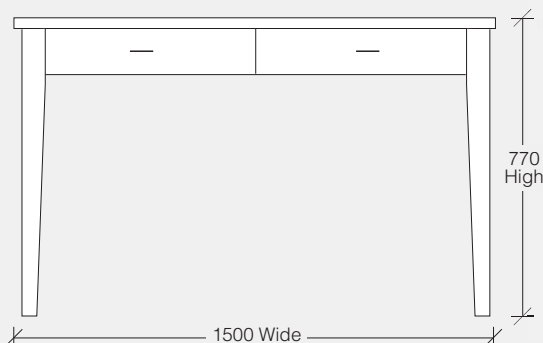

BAYSIDE HALL TABLE

- **BAYHALL01** – 1500W x 420D x 770H | 2 Drawer