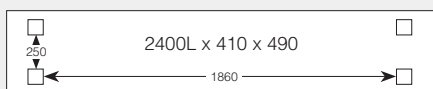

BAYSIDE BENCH

- **BAYBEN01** – 1800W x 410D x 490H
- **BAYBEN02** – 2100W x 410D x 490H
- **BAYBEN03** – 2400W x 410D x 490H
- **BAYBEN04** – 2700W x 410D x 490H
- **BAYBEN05** – 3000W x 410D x 490H