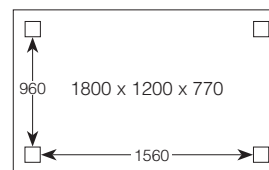

BAYSIDE COLLECTION hardwood

EXCLUSIVE TO HARVEY NORMAN

WHITWASH STAIN CAN ONLY BE USED FOR THE BODY AND LEGS OF CASE GOODS – NO TOPS

BAYSIDE DINING TABLE

- **BAYDIN01** – 1800W x 1200D x 770H
- **BAYDIN02** – 2100W x 1200D x 770H
- **BAYDIN03** – 2400W x 1200D x 770H
- **BAYDIN04** – 2700W x 1200D x 770H
- **BAYDIN05** – 3000W x 1200D x 770H

| Custom Sizes Available
| 4 Tapered Legs

770 High

BAYSIDE BENCH

- **BAYBEN01** – 1800W x 410D x 490H
- **BAYBEN02** – 2100W x 410D x 490H
- **BAYBEN03** – 2400W x 410D x 490H
- **BAYBEN04** – 2700W x 410D x 490H
- **BAYBEN05** – 3000W x 410D x 490H

| Custom Sizes Available
| 4 Tapered Legs

490 High