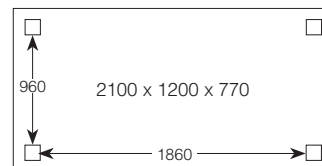

BAYSIDE COLLECTION hardwood

EXCLUSIVE TO HARVEY NORMAN

WHITWASH STAIN CAN ONLY BE USED FOR THE BODY AND LEGS OF CASE GOODS – NO TOPS

BAYSIDE DINING TABLE

- **BAYDIN01** – 1800W x 1200D x 770H
- **BAYDIN02** – 2100W x 1200D x 770H
- **BAYDIN03** – 2400W x 1200D x 770H
- **BAYDIN04** – 2700W x 1200D x 770H
- **BAYDIN05** – 3000W x 1200D x 770H

| Custom Sizes Available
| 4 Tapered Legs

770 High

BAYSIDE BENCH

- **BAYBEN01** – 1800W x 410D x 490H
- **BAYBEN02** – 2100W x 410D x 490H
- **BAYBEN03** – 2400W x 410D x 490H
- **BAYBEN04** – 2700W x 410D x 490H
- **BAYBEN05** – 3000W x 410D x 490H

| Custom Sizes Available
| 4 Tapered Legs

490 High