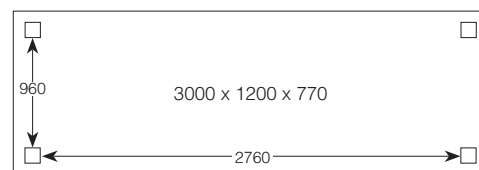

BAYSIDE COLLECTION hardwood

EXCLUSIVE TO HARVEY NORMAN

WHITWASH STAIN CAN ONLY BE USED FOR THE BODY AND LEGS OF CASE GOODS – NO TOPS

BAYSIDE DINING TABLE

- **BAYDIN01** – 1800W x 1200D x 770H
- **BAYDIN02** – 2100W x 1200D x 770H
- **BAYDIN03** – 2400W x 1200D x 770H
- **BAYDIN04** – 2700W x 1200D x 770H
- **BAYDIN05** – 3000W x 1200D x 770H

| Custom Sizes Available
| 4 Tapered Legs

770 High

BAYSIDE BENCH

- **BAYBEN01** – 1800W x 410D x 490H
- **BAYBEN02** – 2100W x 410D x 490H
- **BAYBEN03** – 2400W x 410D x 490H
- **BAYBEN04** – 2700W x 410D x 490H
- **BAYBEN05** – 3000W x 410D x 490H

| Custom Sizes Available
| 4 Tapered Legs

490 High