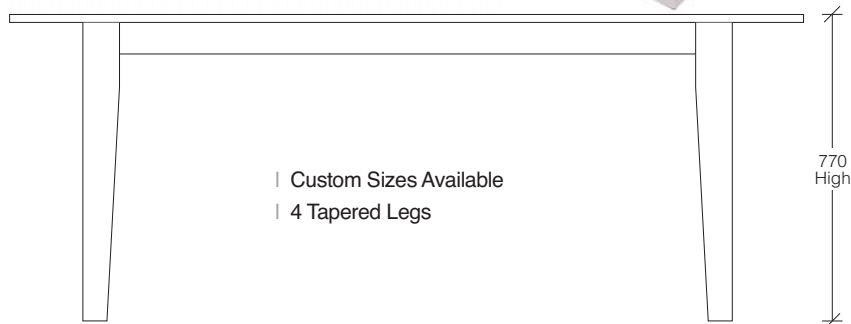

BAYSIDE BUFFET

- BAYB01** – 1050W x 510D x 910H | 2 Door 1 Drawer
- BAYB02** – 1550W x 510D x 910H | 3 Door 2 Drawer
- BAYB03** – 2050W x 510D x 910H | 4 Door 2 Drawer

BAYSIDE LAMP TABLE

- BAYLAM01**
700W x 700D x 470H | 1 Drawer

BAYSIDE HALL TABLE

- BAYHALL01** – 1500W x 420D x 770H | 2 Drawer

**CREATIVE
WOODEN IDEAS**

BAYSIDE COLLECTION hardwood

EXCLUSIVE TO HARVEY NORMAN

WHITWASH STAIN CAN ONLY BE USED FOR THE BODY AND LEGS OF CASE GOODS – NO TOPS

BAYSIDE DINING TABLE

- BAYDIN01** – 1800W x 1200D x 770H
- BAYDIN02** – 2100W x 1200D x 770H
- BAYDIN03** – 2400W x 1200D x 770H
- BAYDIN04** – 2700W x 1200D x 770H
- BAYDIN05** – 3000W x 1200D x 770H

| Custom Sizes Available
| 4 Tapered Legs

770 High

BAYSIDE BENCH

- BAYBEN01** – 1800W x 410D x 490H
- BAYBEN02** – 2100W x 410D x 490H
- BAYBEN03** – 2400W x 410D x 490H
- BAYBEN04** – 2700W x 410D x 490H
- BAYBEN05** – 3000W x 410D x 490H

| Custom Sizes Available
| 4 Tapered Legs