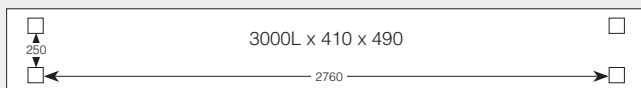

BAYSIDE BENCH

- **BAYBEN01** – 1800W x 410D x 490H
- **BAYBEN02** – 2100W x 410D x 490H
- **BAYBEN03** – 2400W x 410D x 490H
- **BAYBEN04** – 2700W x 410D x 490H
- **BAYBEN05** – 3000W x 410D x 490H