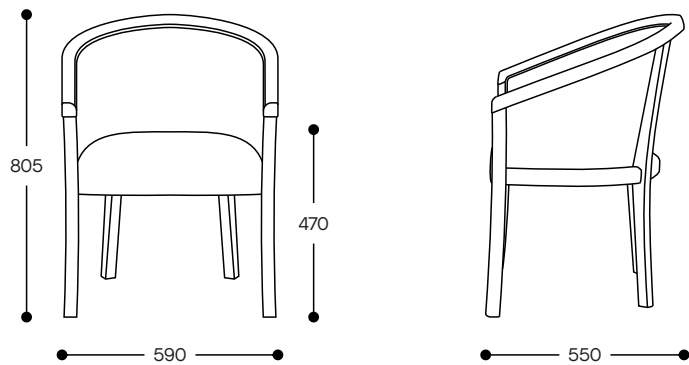

Warranty: 10 years

Dimensions:

Width: 590mm
Depth: 550mm
Height: 805mm
Seat Height: 470mm

DIMENSIONS

Trent Open-Sided Tub Chair

Trent Fully-Upholstered Tub Chair

Trent Lounge Chair

**Dimensions (+/-10mm)*