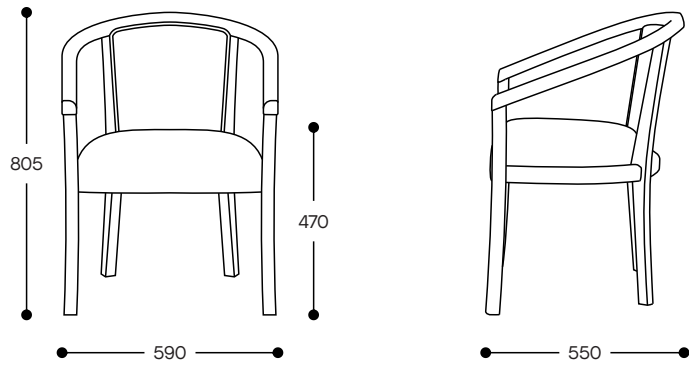

SPECIFICATIONS

Range:

Open-Sided Tub Chair
Fully-Upholstered Tub Chair
Lounge Chair

Features:

Solid Beech wood frame
Webbed upholstery and premium foam for extra comfort

Upholstery:

Available in a wide range of fabrics, leathers & vinyls
Healthcare treated fabrics recommended for Aged Care environments

Warranty: 10 years

Dimensions:

Width: 590mm
Depth: 550mm
Height: 805mm
Seat Height: 470mm

DIMENSIONS

Trent Open-Sided Tub Chair

Trent Fully-Upholstered Tub Chair

Trent Lounge Chair

**Dimensions (+/-10mm)*