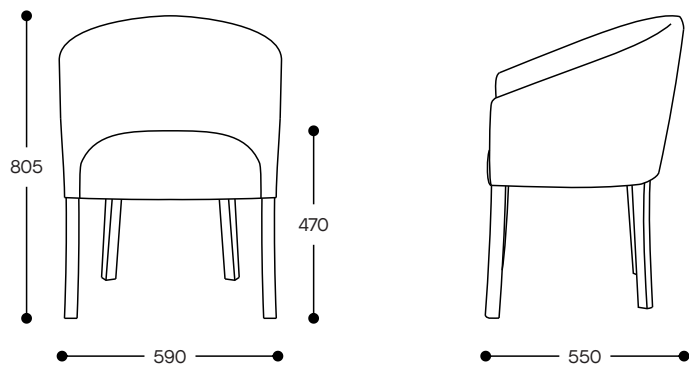

Warranty: 10 years

Dimensions:

Width: 590mm
Depth: 550mm
Height: 805mm
Seat Height: 470mm

DIMENSIONS

Trent Open-Sided Tub Chair

Trent Fully-Upholstered Tub Chair

Trent Lounge Chair

**Dimensions (+/-10mm)*