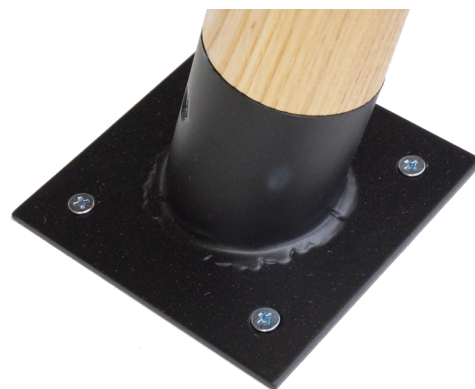

Warranty:

10 years