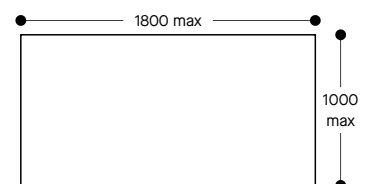

Warranty:

10 years

Round Top

Square Top

Rectangle Top

Dimensions:

Round Leg

Square Leg