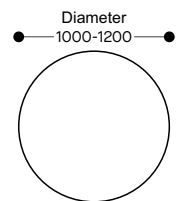

Warranty:

10 years

Round Top

Square Top

Rectangle Top

Dimensions:

Round Leg

Square Leg