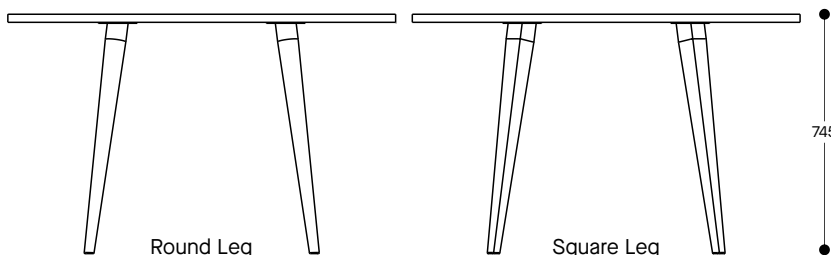

workspace

commercial furniture

Make ————— Space ————— Work

Break Dining Table

SYDNEY ————— MELBOURNE ————— ADELAIDE ————— CANBERRA ————— BRISBANE

www.workspace.com.au

Break Dining Table

On the back of the successful Break occasional table range comes the Break dining table. Harnessing the popular features of its little sibling, the dining table features solid American white ash legs in both tapered round and tapered square profiles.

Warranty:

10 years

Round Top

Square Top

Rectangle Top

Dimensions:

Round Leg

Square Leg