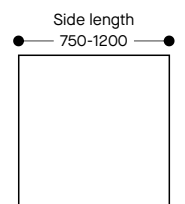

Warranty:

10 years

Round Top

Square Top

Rectangle Top

Dimensions:

Round Leg

Square Leg