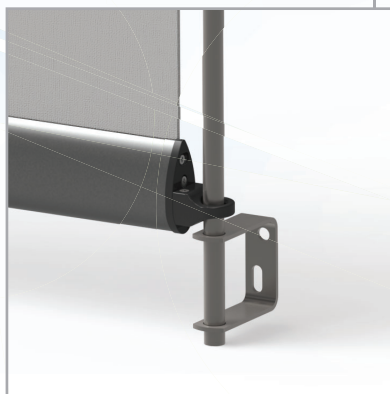

Ideal for window or balcony applications

Enclosed pelmet and sleek bottom rail

Available in modern Colorbond colours

straight drop

option 1

option 2

fixed guide

wire guide

size

max. size up to 15m² (mesh/acrylic), up to 12m² (PVC/canvas)

construction

135mm fully enclosed Colorbond pelmet & powdercoated aluminium teardrop bottom rail

fabrics

choice of mesh, canvas, acrylic or clear PVC for year round protection

operation

manual crank (standard), motorisation option recommended for above ground level

installation

face or recess

standard powdercoat colours

white

classic cream

paperbark