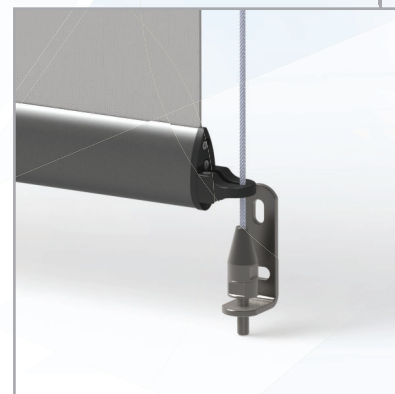

Ideal for window or balcony applications

Enclosed pelmet and sleek bottom rail

Available in modern Colorbond colours

straight drop

option 1

option 2

fixed guide

wire guide

size

max. size up to 15m² (mesh/acrylic), up to 12m² (PVC/canvas)

construction

135mm fully enclosed Colorbond pelmet & powdercoated aluminium teardrop bottom rail

fabrics

choice of mesh, canvas, acrylic or clear PVC for year round protection

operation

manual crank (standard), motorisation option recommended for above ground level

installation

face or recess

standard powdercoat colours

white

classic cream

paperbark