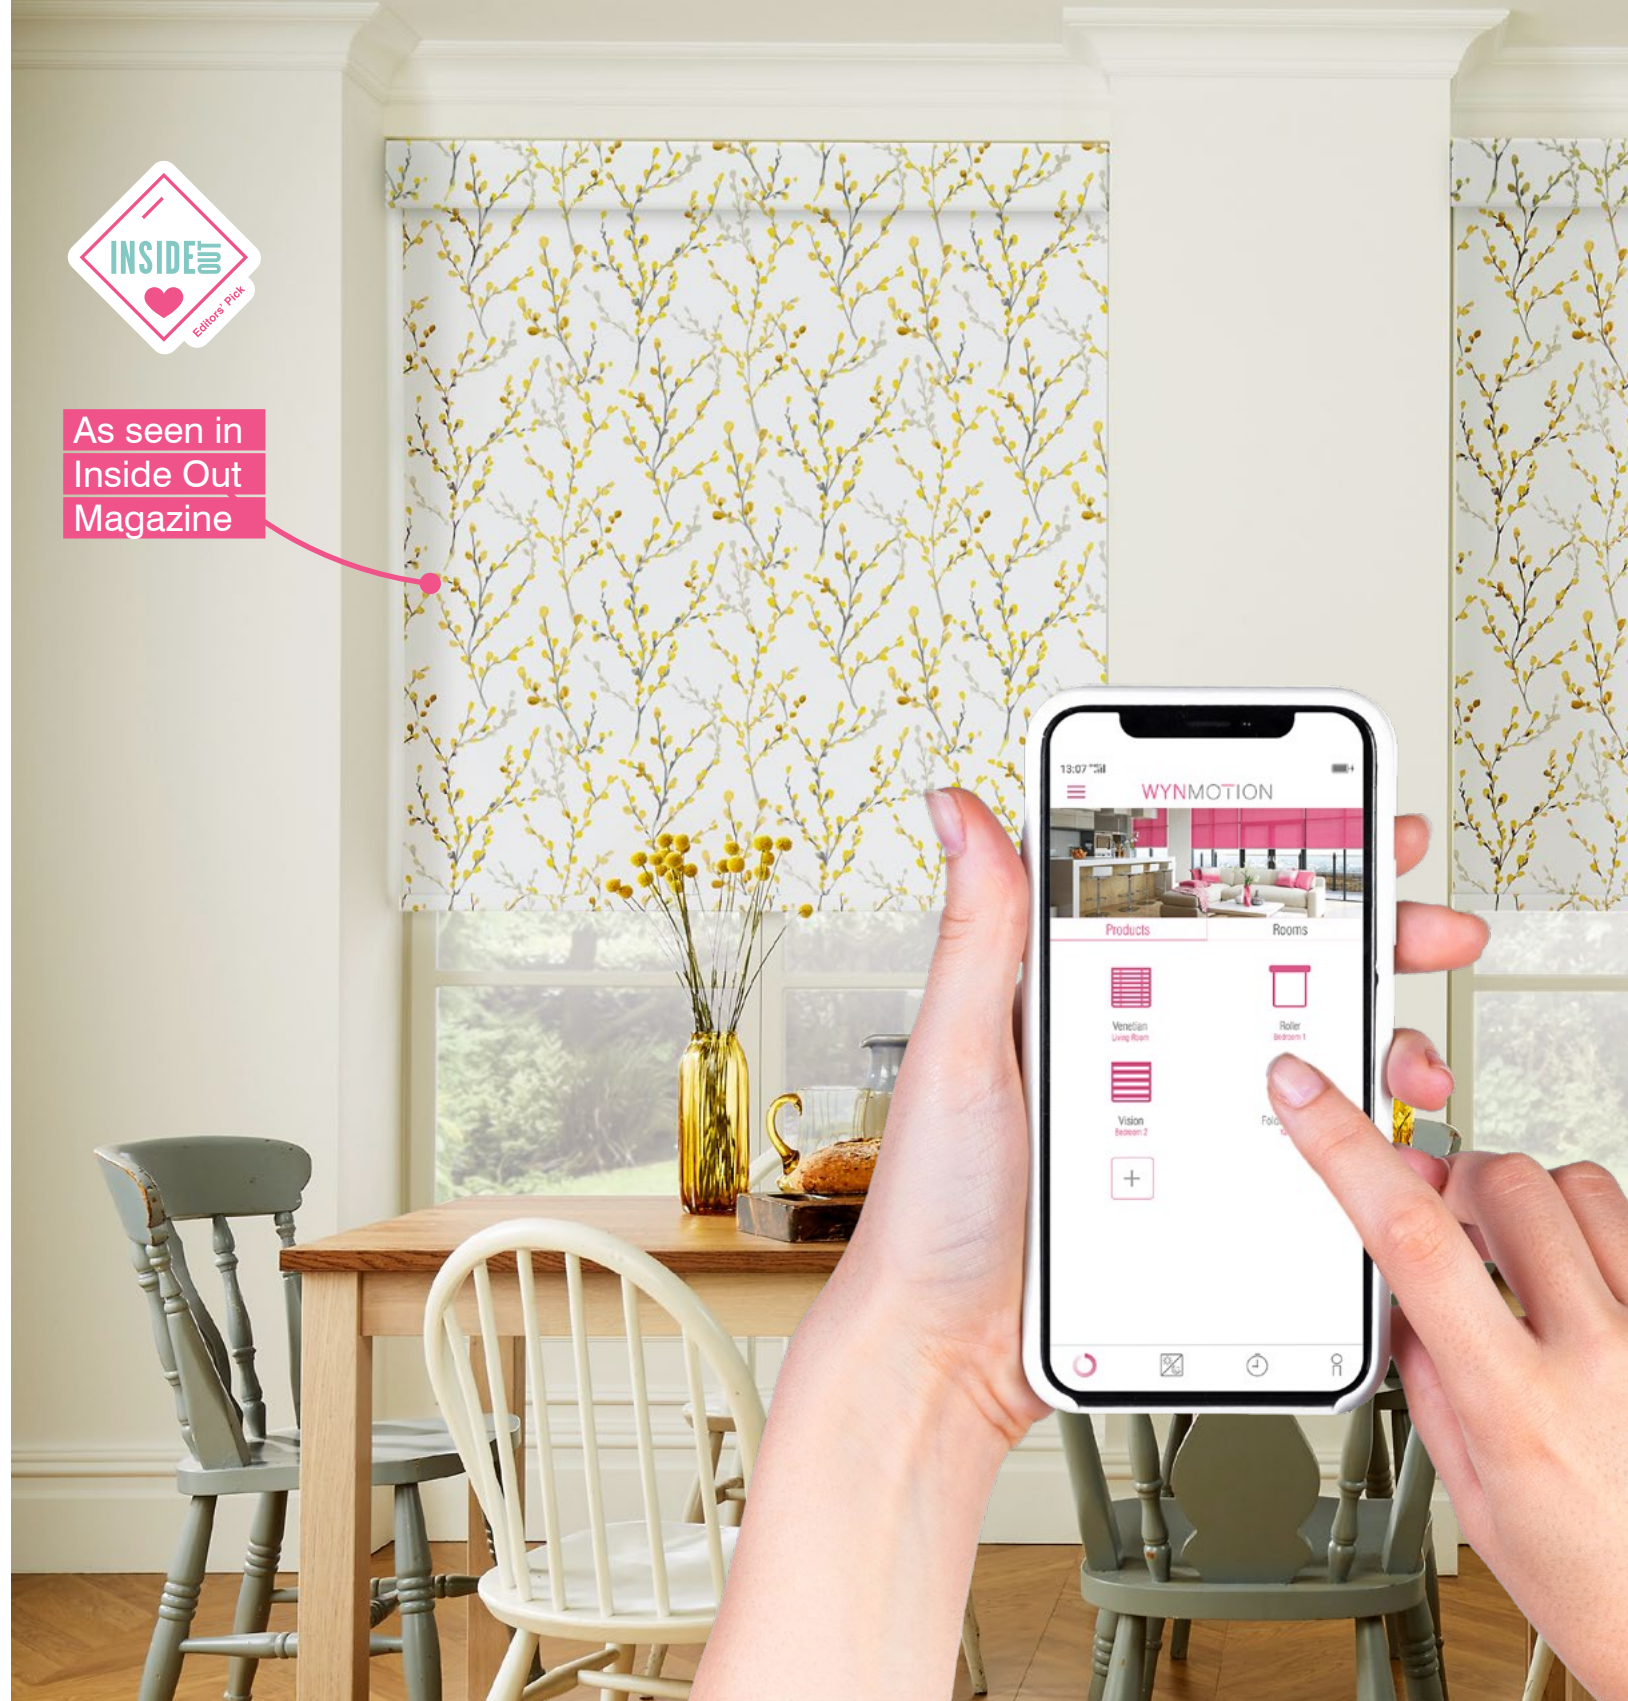

MOTORISE WITH WYNMOTION

There's no time like now to invest in the future.

Especially designed for a relaxed Australian lifestyle, Wynmotion motorised solutions mean eliminating cords – and controlling your Blinds and Awnings at the touch of a button. It's a hands-off approach that means the kids will no longer be tempted to get in a tangle, there's no back-wrenching cranking for you to do, and your windows will enjoy a sleek, stylish motorised makeover.

Thomas

Had my motorised roller blinds installed yesterday, Louie was great. The advice he offered was fantastic, so happy with the result. Would recommend Wynstan without any hesitation whatsoever.

As seen in
Inside Out
Magazine