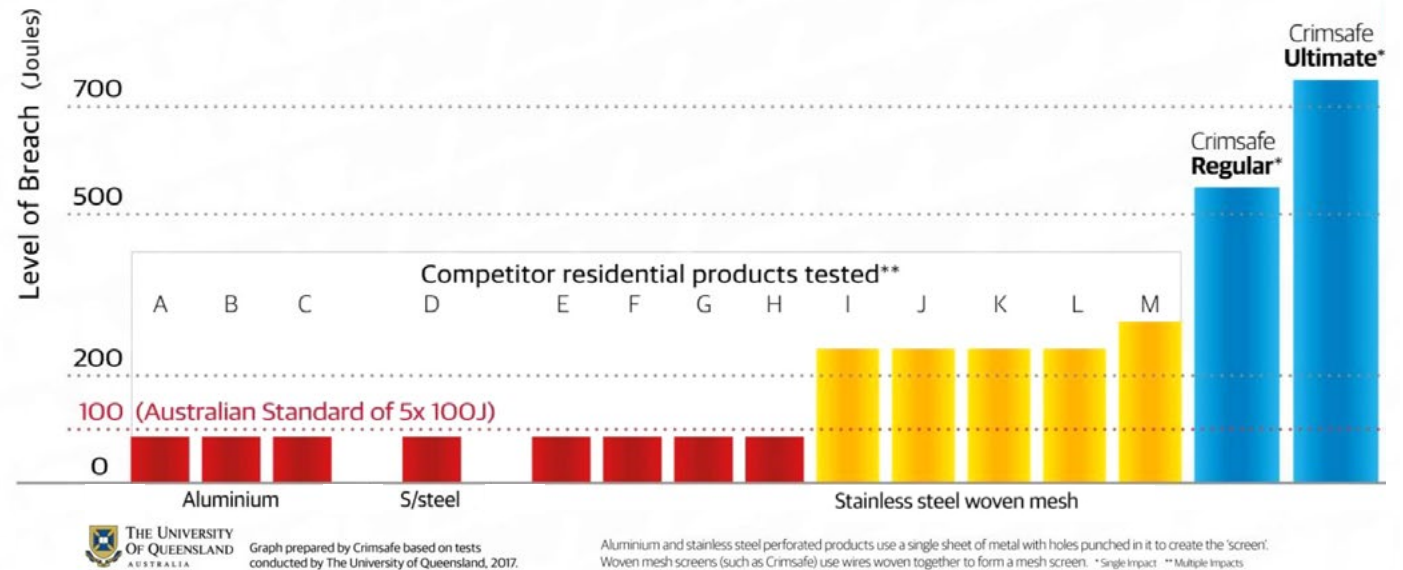

Crimsafe® features a patented Security Mesh Clamp System. While inferior products glue or wedge mesh into a frame, Crimsafe® sandwiches Tensile-Tuff® Security mesh between two serrated pieces of aluminium, and then screws this mesh into place. This results in a vice-like grip that has a much stronger tolerance to force than many competing products.

Crimsafe® is constructed from 304 Grade Stainless Steel, which is much stronger than other security mesh products made with only 316 Marine Steel. Crimsafe® Tensile-Tuff® Security mesh is also 26.5% thicker than other products.

In the event of a fire, Crimsafe® can help reduce the level of radiant heat entering your home. Crimsafe® Screens achieved a 45% rating for attenuation of radiant heat flux. This means that almost half the heat from a fire source on the other side of a screen does not transfer through the Crimsafe® Tensile Tuff® Security mesh.

Crimsafe outperforms the rest

When tested by The University of Queensland, our screens stood up not just against an Australian Standard of 5 x 100 Joule (J) impact, but also against singular impact levels up to 550J (Crimsafe Regular), 750J (Crimsafe Ultimate) and 1200J (Crimsafe Commercial Applications).

Close-up of Crimsafe mesh and frame