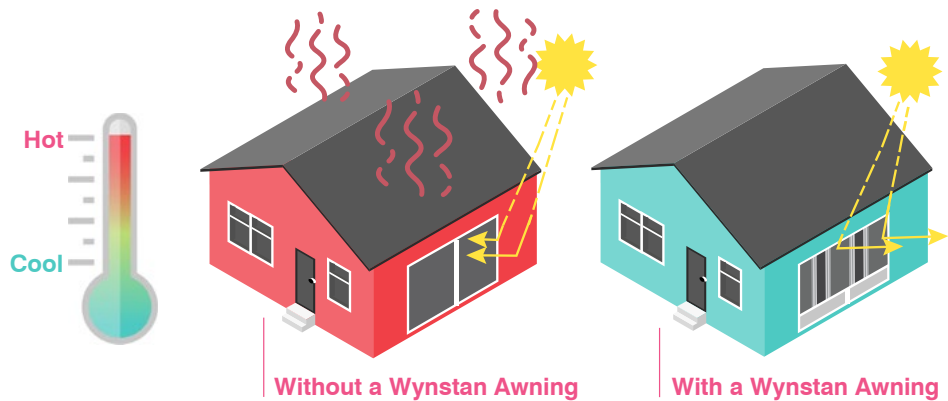

Straight Drop Awnings
are a simple and stylish
addition to any home

Wynstan Straight Drop Awnings are proven to reduce cooling energy costs by up to 44%. Our Awnings have been independently tested & proven to significantly reduce cooling energy costs by keeping a standard* home at a consistent & comfortable temperature throughout the summer months.