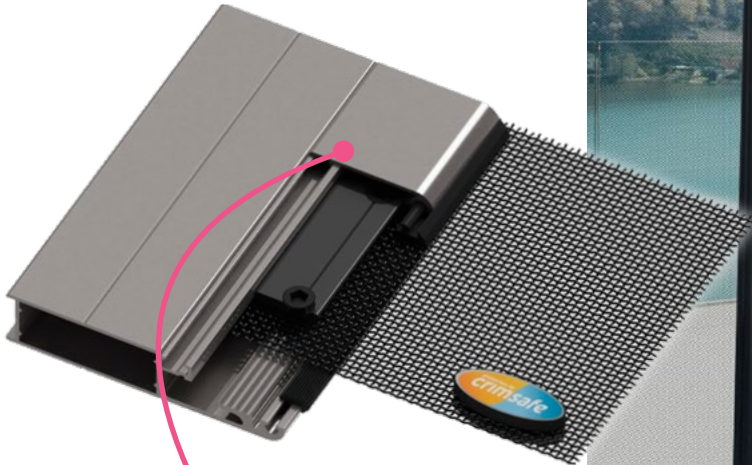

CRIMSAFE® ULTIMATE

With Crimsafe® Ultimate, an even greater level of strength and security is achieved.

Crimsafe® Ultimate is seven times stronger than the impact level required by Australian standards and 40% stronger than Crimsafe® Regular.

Extra security
cover for clean
aesthetic