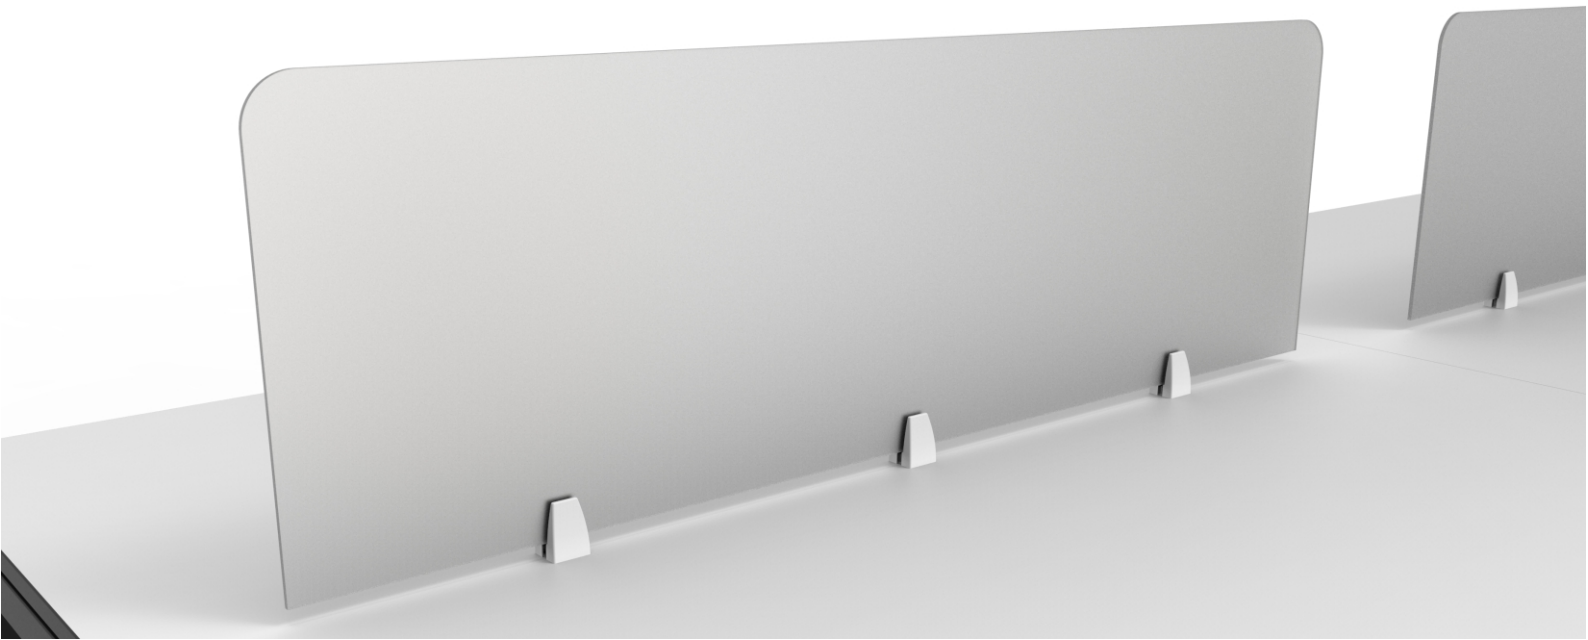

workspace

commercial furniture

Make ————— Space ————— Work

Solo Screen

SYDNEY ————— MELBOURNE ————— ADELAIDE ————— CANBERRA ————— BRISBANE

www.workspace.com.au

Solo Screen

Sometimes simple problems require simple solutions. The Solo Screen is the simple answer to dividing work tops into private spaces.

Available in frosted acrylic or acoustic panel and held up by table-top mounted brackets, Solo has been optimised to be affordable and effective. The elegantly shaped brackets and rounded corners of the screen offer a contemporary look which goes well with all our workstation frames.

Features:

- Metal Brackets
- Light weight
- 50mm corner radius
- Screens from 600mm to 1200mm long come with 3 brackets
- Screens from 1210mm to 2400mm long come with 5 brackets
- Screen height is 465mm
- 15mm gap between screen and table-top
- Acrylic screen thickness is 6mm
- Acoustic panel screen thickness is 12mm

Warranty:

5 years

Colours:

Acrylic

Frost White

Acoustic Panel

Off White

Grey