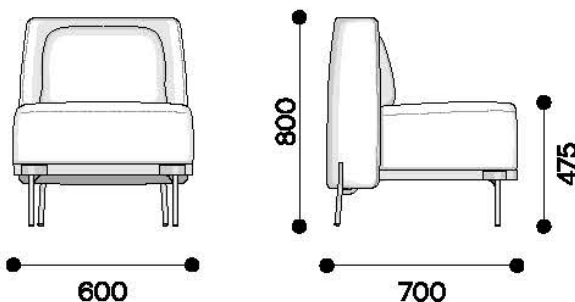

### Warranty:

10 years

COVE ARMCHAIR WITH ARMRESTS

COVE ARMCHAIR WITHOUT ARMRESTS

COVE HIGH-BACK ARM CHAIR

COVE LOUNGE

\*Dimensions (+/-10mm)

**Workspace Sydney**  
Suite 2, Level 1  
789 Botany Rd  
Rosebery NSW 2018  
+61 2 9381 2300