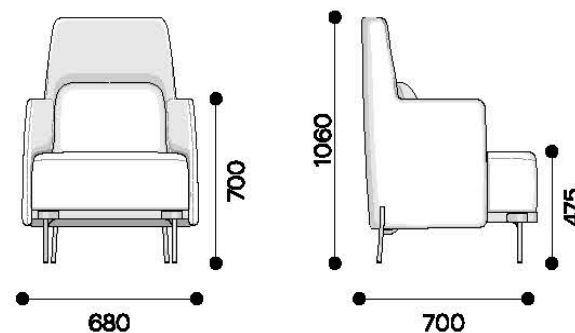

### Warranty:

10 years

COVE ARMCHAIR WITH ARMRESTS

COVE ARMCHAIR WITHOUT ARMRESTS

COVE HIGH-BACK ARM CHAIR

COVE LOUNGE

\*Dimensions (+/-10mm)

**Workspace Sydney**  
Suite 2, Level 1  
789 Botany Rd  
Rosebery NSW 2018  
+61 2 9381 2300