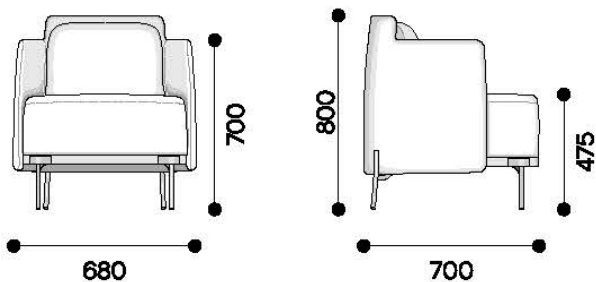

### Warranty:

10 years

COVE ARMCHAIR WITH ARMRESTS

COVE ARMCHAIR WITHOUT ARMRESTS

COVE HIGH-BACK ARM CHAIR

COVE LOUNGE

\*Dimensions (+/-10mm)

**Workspace Sydney**  
Suite 2, Level 1  
789 Botany Rd  
Rosebery NSW 2018  
+61 2 9381 2300