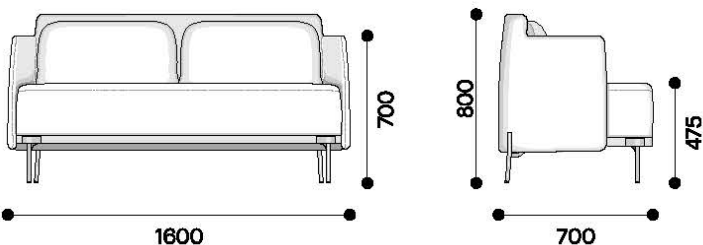

### Warranty:

10 years

COVE ARMCHAIR WITH ARMRESTS

COVE ARMCHAIR WITHOUT ARMRESTS

COVE HIGH-BACK ARM CHAIR

COVE LOUNGE

\*Dimensions (+/-10mm)

**Workspace Sydney**  
Suite 2, Level 1  
789 Botany Rd  
Rosebery NSW 2018  
+61 2 9381 2300