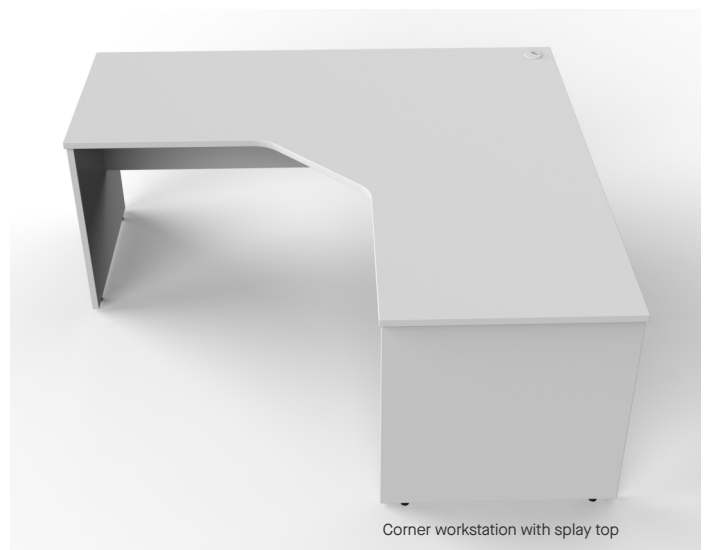

workspace
commercial furniture

Make ————— Space ————— Work

Alpine Desks and Workstations

A photograph of a modern office workstation. On the left is a white desk with three drawers, each with a silver handle. A black ergonomic office chair with a five-star chrome base and casters is positioned in front of the desk. A laptop is open on the desk surface. The background is a plain white wall, and the floor is a dark wood-look laminate.

SYDNEY ————— MELBOURNE ————— ADELAIDE ————— CANBERRA ————— BRISBANE

www.workspace.com.au

Customised Alpine Desk with Return and Hop Top shown with Laminex Elegant Oak Top, white panels and white edging

Alpine Desks and Workstations

Options:

Straight Desks
 Desk with conference end
 Returns (left or right side)
 Right-angle workstation
 Splay-top workstation
 Corner workstation with keyboard tray
 Hob-top

Custom sizes, finishes and colours available

Warranty:

10 years

Conference Desk shown with Laminex Milano Walnut

Corner workstation with splay top

Corner workstation with right-angled top

Corner workstation with Keyboard

Dimensions:

<p>Desk 1500L - 2400L 750W - 900W 720H</p>	
<p>Return 1000L - 1400L 550W 720H</p>	
<p>Conference Desk 2100L - 2400L 750/1050W - 900/1200W 720H</p>	
<p>Workstations 1500L - 2100L 1500W - 1800W 750D 720H</p>	
<p>Hob Top 1500L - 2400L 300D 400H</p>	