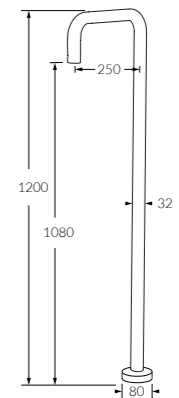

Scala

Floor mount outlet curved
225901

Floor mount basin outlet curved

◆ 5 star, 5.5 litres/min
2263595

Floor mount basin outlet square

◆ 5 star, 5.5 litres/min
2263596

MASTERFIT A UNIQUE INNOVATION

Masterfit is an innovative all-in-one installation unit for our Mixer Systems that saves time and labour costs. Its proven simplicity eliminates the need for precise measuring of the distance between fittings as the tap alignment takes care of itself.