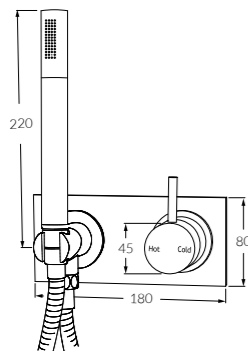

Shower mixer system
● 3 star, 8.5 litres/min
2262480