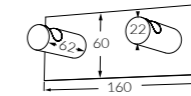

Robe hook set
2262933