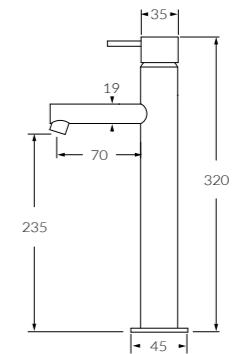

Basin mixer
 ◆ 5 star, 5 litres/min
 225940

Extended basin mixer
 ◆ 5 star, 5 litres/min
 225950

Sink mixer curved spout large
 ◆ 5 star, 5.5 litres/min
 Right hand - 225942
 Left hand - 2262895

Basin/sink mixer curved spout small
 ◆ 5 star, 5.5 litres/min
 Right hand - 225941
 Left hand - 2262894