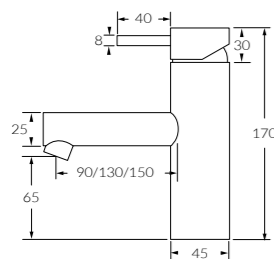

Basin mixer
 ◆ 5 star, 5 litres/min
 Outlet length
 90mm - 2261570
 130mm - 2262939
 150mm - 2262509

◆ 6 star, 3.5 litres/min
 Outlet length
 90mm - 2262940
 130mm - 2262941
 150mm - 2262942

100mm Extended lever basin mixer
 ◆ 5 star, 5 litres/min
 2262109