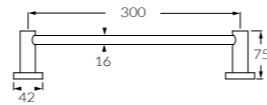

Scala

Single towel rail
700mm - 2261347
900mm - 2261352

Double towel rail
700mm - 2261353
900mm - 2261354

Guest towel rail
2261474

Towel bar
2261488

Soap dish
2261355

Toothbrush holder
2261356

Shower shelf
2261358