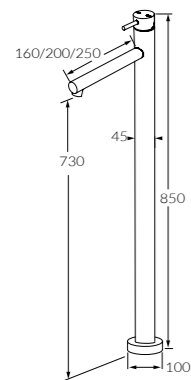

Floor mount bath mixer square outlet
2264053