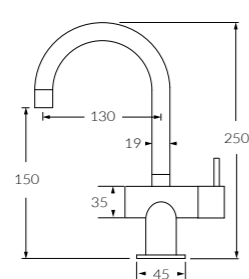

316 Stainless Steel wall top assembly
 2263003

316 Stainless Steel 25mm wall outlet curved
 ◆ 6 star, 3 litres/min
 Basin
 160mm - 2284797
 200mm - 2284798
 250mm - 2284799
 Bath
 160mm - 2284794
 200mm - 2284795
 250mm - 2284796

Basin mixer
 ◆ 5 star, 5 litres/min
 225940

Extended basin mixer
 ◆ 5 star, 5 litres/min
 225950

Sink mixer curved spout large
 ◆ 5 star, 5.5 litres/min
 Right hand - 225942
 Left hand - 2262895

Basin/sink mixer curved spout small
 ◆ 5 star, 5.5 litres/min
 Right hand - 225941
 Left hand - 2262894

Sink mixer square spout large
 ◆ 5 star, 5.5 litres/min
 Right hand - 225944
 Left hand - 2262897

Basin/sink mixer square spout small
 ◆ 5 star, 5.5 litres/min
 Right hand - 225943
 Left hand - 2262896