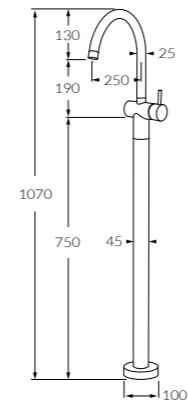

Scala

Floor mount mixer
160mm - 2264050
200mm - 2264051
250mm - 2264052

Floor mount bath mixer square outlet
2264053

Floor mount bath mixer curve outlet
2264054

Floor mount mixer square outlet with hand shower
◆ 3 star, 8.5 litres/min
2264055