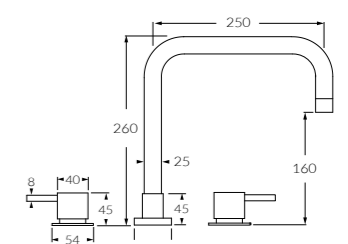

Basin set square
 ◆ 5 star, 5 litres/min
 2261606

Hob spa set curved
 2261421

Hob sink set square
 ◆ 3 star, 8 litres/min
 2261611

Hob sink set curved
 ◆ 3 star, 8 litres/min
 2261423

Hob spa set square
 2261613