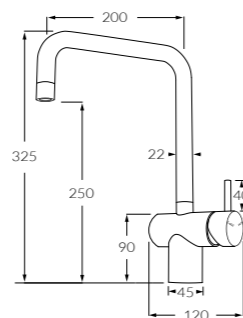

Basin/sink mixer square spout small
◆ 4 star, 7.5 litres/min
Right hand - 2261621
Left hand - 2262899