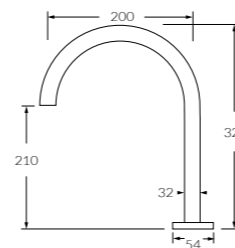

25mm wall outlet
◆ 3 star, 8.5 litres/min
Non-restricted model also available

	Basin	Bath
160mm	2262370	2263080
200mm	2262371	2263081
250mm	2262372	2263082

◆ 6 star, 3 litres/min

	Basin
160mm	2262992
200mm	2262993
250mm	2262994

32mm wall outlet
◆ 6 star, 4.5 litres/min
Non-restricted model also available

	Basin	Bath
160mm	2262412	2263086
200mm	2262373	225902
250mm	2262374	225903

32mm hob outlet curved
225900

Rail shower
◆ 3 star, 8.5 litres/min
225949