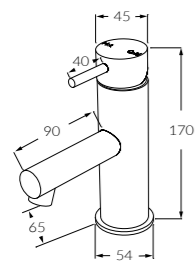

316 Stainless Steel sink mixer curved spout large
◆ 4 star, 7.5 litres/min
2262976