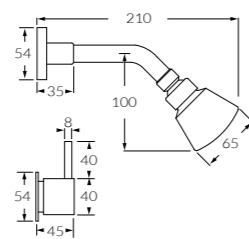

1. **Straight wall basin/bath set**
2. 5 star, 5 litres/min
   - 6 star, 3.5 litres/min
3. **Basin**
4. 160mm - 2262437
   - 200mm - 2262438
   - 250mm - 2262439
5. **Bath**
6. 160mm - 2261608
   - 200mm - 2261425
   - 250mm - 2261426