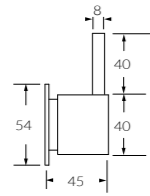

TAPWARE SETS

Scala tapware sets all feature the signature geometric design that always makes this range so popular. All pieces in the range are sized proportionally.

Scala

Wall top assemblies
2261428