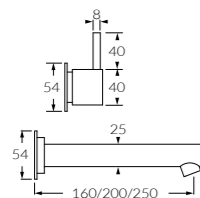

1. **Straight wall basin/bath set**
2. 5 star, 5 litres/min
   - 6 star, 3.5 litres/min
3. **Basin**
4. 160mm - 2262437
   - 200mm - 2262438
   - 250mm - 2262439
5. **Bath**
6. 160mm - 2261608
   - 200mm - 2261425
   - 250mm - 2261426