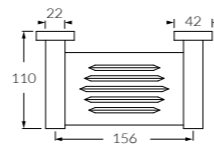

Scala

Single towel rail
700mm - 2261347
900mm - 2261352

Double towel rail
700mm - 2261353
900mm - 2261354

Guest towel rail
2261474

Towel bar
2261488

Soap dish
2261355

Toothbrush holder
2261356

Shower shelf
2261358