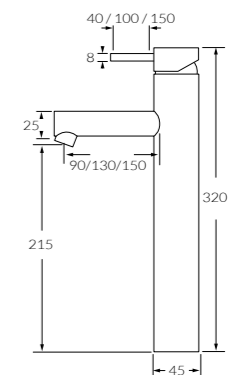

Basin mixer
 ◆ 5 star, 5 litres/min
 Outlet length
 90mm - 2261570
 130mm - 2262939
 150mm - 2262509

◆ 6 star, 3.5 litres/min
 Outlet length
 90mm - 2262940
 130mm - 2262941
 150mm - 2262942

100mm Extended lever basin mixer
 ◆ 5 star, 5 litres/min
 2262109

◆ 6 star, 3.5 litres/min
 2262943

150mm Extended lever basin mixer
 ◆ 5 star, 5 litres/min
 2262110

◆ 6 star, 3.5 litres/min
 2262944

Bidet mixer
 225934

Medium basin mixer
 ◆ 5 star, 5 litres/min
 Outlet length
 90mm - 2262392
 130mm - 2262393
 150mm - 2262394
 Extended lever
 100mm - 2262399
 150mm - 2263400

Extended basin mixer
 ◆ 5 star, 5 litres/min
 Outlet length
 90mm - 2261622
 130mm - 2262410
 150mm - 2262411
 Extended lever
 100mm - 2262111
 150mm - 2262112
 ◆ 6 star, 3.5 litres/m
 Outlet length
 90mm - 2262945
 130mm - 2262946
 150mm - 2262947
 Extended lever
 100mm - 2262948
 150mm - 2262949