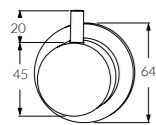

Shower/bath combination mixer
2261623

Extended lever shower/bath mixer
100mm - 2262113
150mm - 2262114

Hob mixer
2261483

Standard lever shower/bath mixer
40mm - 2261435

Diverter
2262912

316 MARINE GRADE STAINLESS STEEL