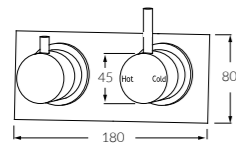

Mixer diverter system
Right hand - 2262913
Left hand - 2262914