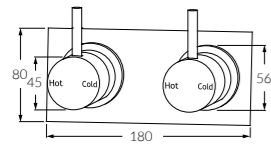

MIXER SYSTEMS

Scala mixer systems are integrated with Sussex Masterfit. This labour-saving installation system requires minimal effort. Backplates, mixers and outlets fit perfectly every time.

Scala

Dual mixer system
2262484