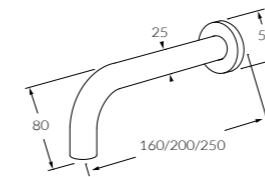

316 Stainless Steel wall top assembly
 2263003

316 Stainless Steel 25mm wall outlet curved
 ◆ 6 star, 3 litres/min
 Basin
 160mm - 2284797
 200mm - 2284798
 250mm - 2284799
 Bath
 160mm - 2284794
 200mm - 2284795
 250mm - 2284796