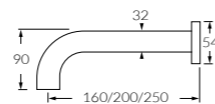

32mm hob outlet curved
225900