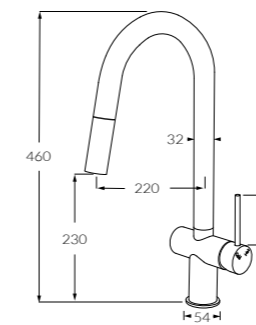

Basin/sink mixer curved spout small
 ◆ 4 star, 7.5 litres/min
 Right hand - 2261620
 Left hand - 2262898

Sink mixer square spout large
 ◆ 4 star, 7.5 litres/min
 Right hand - 2261625
 Left hand - 2263000

Basin/sink mixer square spout small
 ◆ 4 star, 7.5 litres/min
 Right hand - 2261621
 Left hand - 2262899

Sink mixer pullout
 ◆ 4 star, 6.5 litres/min
 2262998

Gooseneck pullout sink mixer
 ◆ 5 star, 6 litres/min
 2 function
 2263089