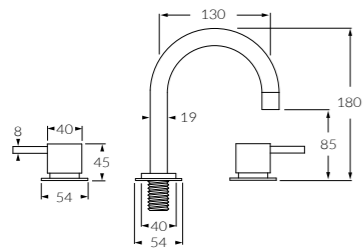

Basin set square
 ◆ 5 star, 5 litres/min
 2261606

Hob spa set curved
 2261421

Hob sink set square
 ◆ 3 star, 8 litres/min
 2261611

Hob sink set curved
 ◆ 3 star, 8 litres/min
 2261423

Hob spa set square
 2261613