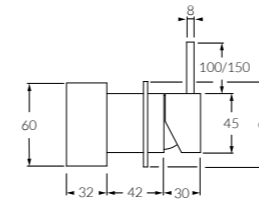

Extended lever shower/bath mixer
100mm - 2262113
150mm - 2262114