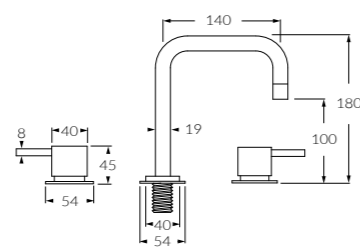

Basin set square
 ◆ 5 star, 5 litres/min
 2261606

Hob spa set curved
 2261421

Hob sink set square
 ◆ 3 star, 8 litres/min
 2261611

Hob sink set curved
 ◆ 3 star, 8 litres/min
 2261423

Hob spa set square
 2261613