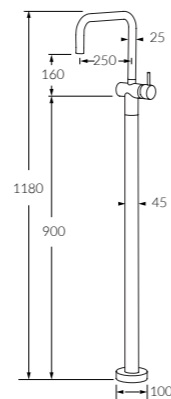

Scala

Floor mount basin mixer curved

◆ 5 star, 5.5 litres/min
2264060

Floor mount basin mixer square

◆ 5 star, 5.5 litres/min
2264059

FLOOR MOUNT OUTLETS

Scala floor mount outlets create a visually striking effect. Suitable for use with your bath and basin, they can form a true centrepiece in your bathroom design.