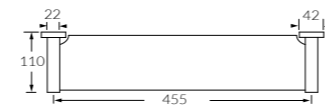

Vanity shelf
2261359