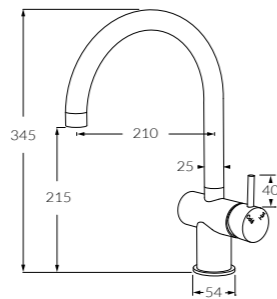

316 Stainless Steel sink mixer curved spout large
 ◆ 4 star, 7.5 litres/min
 2262976

316 Stainless Steel sink mixer square spout large
 ◆ 4 star, 7.5 litres/min
 2263005

316 Stainless Steel standard lever shower/bath mixer
 2262975