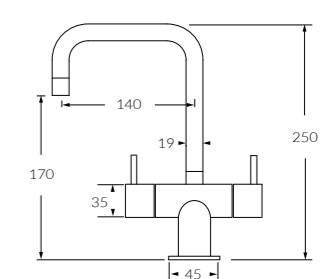

SCALA MINI COLLECTION

Perfect for smaller spaces such as powder rooms and apartments, the mini collection has Scala's high-quality finish and elegant styling in dimensions that are reduced by 25%.

Scala