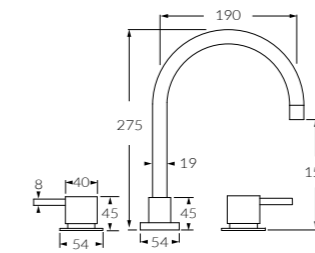

TAPWARE SETS

Scala tapware sets all feature the signature geometric design that always makes this range so popular. All pieces in the range are sized proportionally.

Scala

Basin set curved
 ◆ 5 star, 5 litres/min
 2261424

Basin set square
 ◆ 5 star, 5 litres/min
 2261606

Hob spa set curved
 2261421

Hob sink set square
 ◆ 3 star, 8 litres/min
 2261611

Hob sink set curved
 ◆ 3 star, 8 litres/min
 2261423

Hob spa set square
 2261613