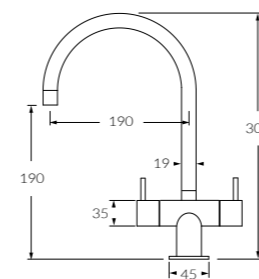

Twin handle basin/sink mixer curved spout small
◆ 5 star, 5 litres/min
225945