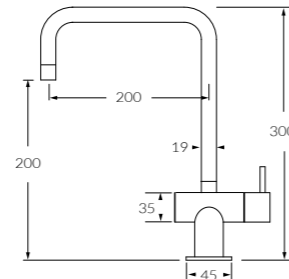

Basin mixer
 ◆ 5 star, 5 litres/min
 225940

Extended basin mixer
 ◆ 5 star, 5 litres/min
 225950

Sink mixer curved spout large
 ◆ 5 star, 5.5 litres/min
 Right hand - 225942
 Left hand - 2262895

Basin/sink mixer curved spout small
 ◆ 5 star, 5.5 litres/min
 Right hand - 225941
 Left hand - 2262894

Sink mixer square spout large
 ◆ 5 star, 5.5 litres/min
 Right hand - 225944
 Left hand - 2262897

Basin/sink mixer square spout small
 ◆ 5 star, 5.5 litres/min
 Right hand - 225943
 Left hand - 2262896