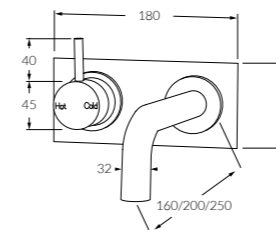

Curved 32 wall basin mixer system

◆ 6 star, 4.5 litres/min
Non-restricted model also available

Basin	Right hand	Left hand
160mm	2263071	2263068
200mm	2263072	2263069
250mm	2263073	2263070

Bath	Right hand	Left hand
160mm	2263065	2263062
200mm	2263066	2263063
250mm	2263067	2263064