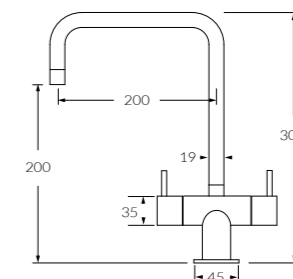

Sink mixer square spout large
 ◆ 5 star, 5.5 litres/min
 Right hand - 225944
 Left hand - 2262897

Basin/sink mixer square spout small
 ◆ 5 star, 5.5 litres/min
 Right hand - 225943
 Left hand - 2262896

Twin handle sink mixer curved spout large
 ◆ 5 star, 5 litres/min
 225946

Twin handle basin/sink mixer curved spout small
 ◆ 5 star, 5 litres/min
 225945

Twin handle sink mixer square spout large
 ◆ 5 star, 5 litres/min
 225948