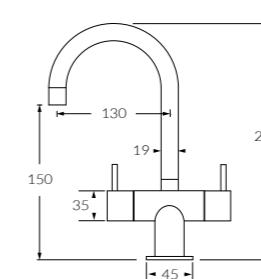

Sink mixer square spout large
 ◆ 5 star, 5.5 litres/min
 Right hand - 225944
 Left hand - 2262897

Basin/sink mixer square spout small
 ◆ 5 star, 5.5 litres/min
 Right hand - 225943
 Left hand - 2262896

Twin handle sink mixer curved spout large
 ◆ 5 star, 5 litres/min
 225946

Twin handle basin/sink mixer curved spout small
 ◆ 5 star, 5 litres/min
 225945

Twin handle sink mixer square spout large
 ◆ 5 star, 5 litres/min
 225948