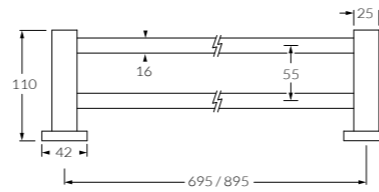

Double towel rail
700mm - 2261353
900mm - 2261354