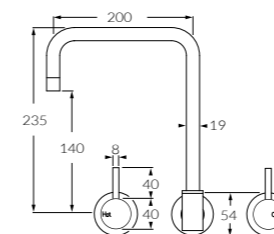

1. **Straight wall basin/bath set**
2. 5 star, 5 litres/min
   - 6 star, 3.5 litres/min
3. **Basin**
4. 160mm - 2262437
   - 200mm - 2262438
   - 250mm - 2262439
5. **Bath**
6. 160mm - 2261608
   - 200mm - 2261425
   - 250mm - 2261426