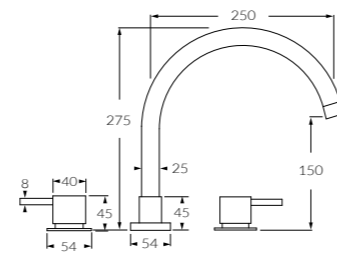

TAPWARE SETS

Scala tapware sets all feature the signature geometric design that always makes this range so popular. All pieces in the range are sized proportionally.

Scala

Basin set curved
 ◆ 5 star, 5 litres/min
 2261424

Basin set square
 ◆ 5 star, 5 litres/min
 2261606

Hob spa set curved
 2261421

Hob sink set square
 ◆ 3 star, 8 litres/min
 2261611

Hob sink set curved
 ◆ 3 star, 8 litres/min
 2261423

Hob spa set square
 2261613