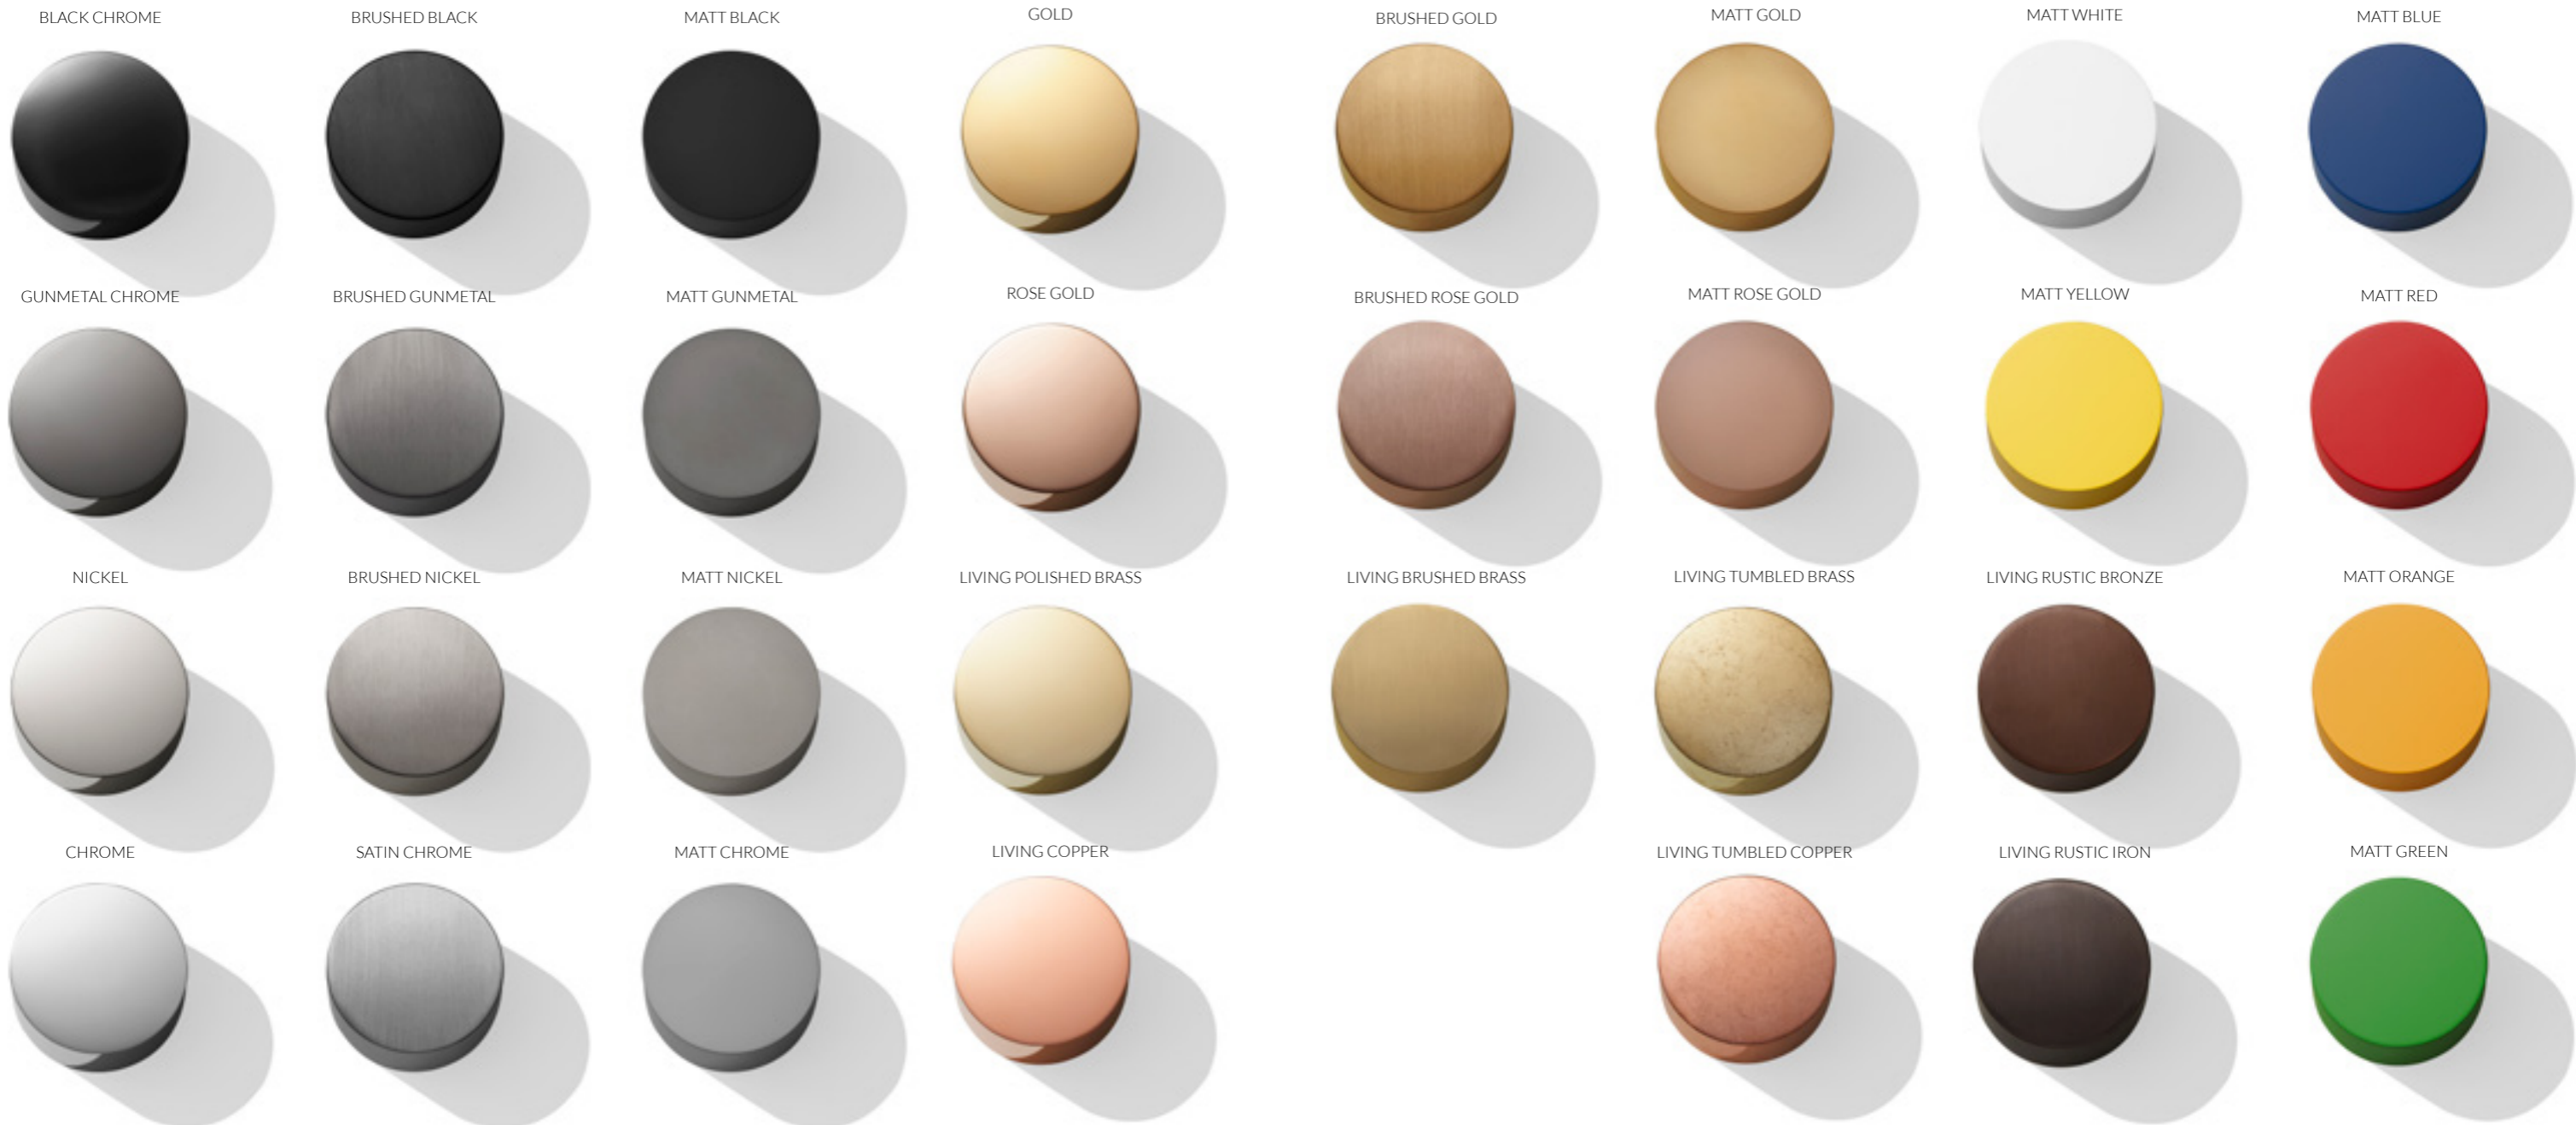

COLOUR YOUR DREAMS

The tones you picture in your imagination can be brought to life with the Sussex colour range. Ranging from vivid primary shades to subtle hues, this broad palette gives you the means to convey mood, feeling and effect.

Please contact your local Reece showroom for lead times on finishes.