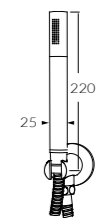

SHOWERS & OUTLETS

Scala showers and outlets continue the range's clean elegant lines and timeless style. They work well in a variety of settings.

Scala

	Basin	Bath
160mm	2262434	2261607
200mm	2262435	2261430
250mm	2262436	2261431

◆ 6 star, 3.5 litres/min

	Basin
160mm	2262950
200mm	2262951
250mm	2262952

	Basin	Bath
160mm	2262370	2263080
200mm	2262371	2263081
250mm	2262372	2263082

◆ 6 star, 3 litres/min

	Basin
160mm	2262992
200mm	2262993
250mm	2262994

	Basin	Bath
160mm	2262412	2263086
200mm	2262373	225902
250mm	2262374	225903