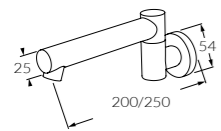

Swivel 25mm bath outlet
210mm 2285653
250mm 2285654