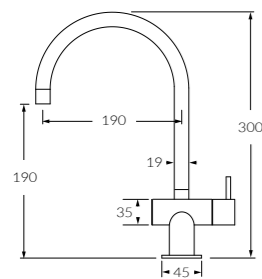

316 Stainless Steel wall top assembly
 2263003

316 Stainless Steel 25mm wall outlet curved
 ◆ 6 star, 3 litres/min
 Basin
 160mm - 2284797
 200mm - 2284798
 250mm - 2284799
 Bath
 160mm - 2284794
 200mm - 2284795
 250mm - 2284796

Basin mixer
 ◆ 5 star, 5 litres/min
 225940

Extended basin mixer
 ◆ 5 star, 5 litres/min
 225950

Sink mixer curved spout large
 ◆ 5 star, 5.5 litres/min
 Right hand - 225942
 Left hand - 2262895

Basin/sink mixer curved spout small
 ◆ 5 star, 5.5 litres/min
 Right hand - 225941
 Left hand - 2262894