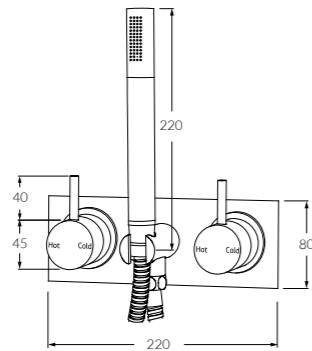

Shower mixer/diverter system
● 3 star, 8.5 litres/min
Right hand - 2262915
Left hand - 2262916