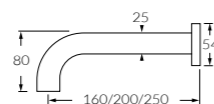

Basin	Bath
160mm	2262370	2263080
200mm	2262371	2263081
250mm	2262372	2263082

◆ 6 star, 3 litres/min

	Basin
160mm	2262992
200mm	2262993
250mm	2262994

32mm wall outlet
◆ 6 star, 4.5 litres/min
Non-restricted model also available

	Basin	Bath
160mm	2262412	2263086
200mm	2262373	225902
250mm	2262374	225903