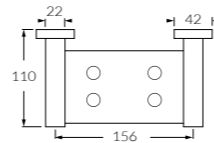

Scala

Single towel rail
700mm - 2261347
900mm - 2261352

Double towel rail
700mm - 2261353
900mm - 2261354

Guest towel rail
2261474

Towel bar
2261488

Soap dish
2261355

Toothbrush holder
2261356

Shower shelf
2261358