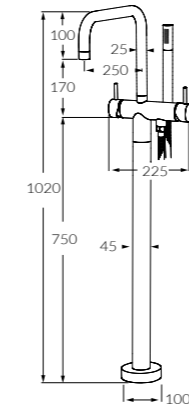

Scala

Floor mount mixer
160mm - 2264050
200mm - 2264051
250mm - 2264052

Floor mount bath mixer square outlet
2264053

Floor mount bath mixer curve outlet
2264054

Floor mount mixer square outlet with hand shower
◆ 3 star, 8.5 litres/min
2264055