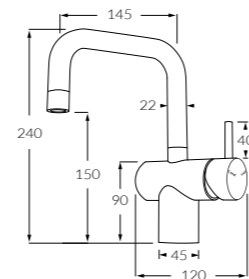

Sink mixer pullout
◆ 4 star, 6.5 litres/min
2262998