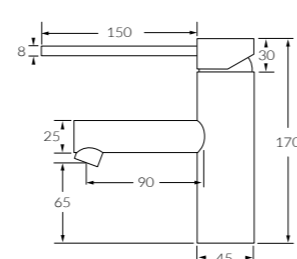

Bidet mixer
225934