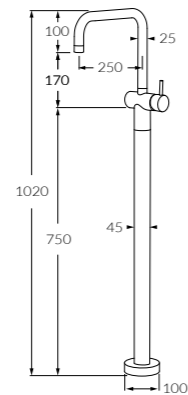

Floor mount bath mixer curve outlet
2264054