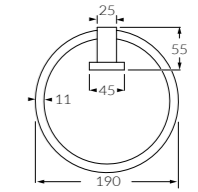

Vanity shelf
2261359

Robe hook
2261357

Robe hook set
2262933

Guest towel ring
2261351

Straight toilet roll holder
2261489

Spare toilet roll holder
2262931

Toilet roll holder
2261350

Double toilet roll holder straight
2262934