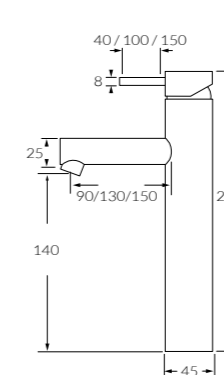

Basin mixer
 ◆ 5 star, 5 litres/min
 Outlet length
 90mm - 2261570
 130mm - 2262939
 150mm - 2262509

◆ 6 star, 3.5 litres/min
 Outlet length
 90mm - 2262940
 130mm - 2262941
 150mm - 2262942

100mm Extended lever basin mixer
 ◆ 5 star, 5 litres/min
 2262109

◆ 6 star, 3.5 litres/min
 2262943

150mm Extended lever basin mixer
 ◆ 5 star, 5 litres/min
 2262110

◆ 6 star, 3.5 litres/min
 2262944

Bidet mixer
 225934

Medium basin mixer
 ◆ 5 star, 5 litres/min
 Outlet length
 90mm - 2262392
 130mm - 2262393
 150mm - 2262394
 Extended lever
 100mm - 2262399
 150mm - 2263400

Extended basin mixer
 ◆ 5 star, 5 litres/min
 Outlet length
 90mm - 2261622
 130mm - 2262410
 150mm - 2262411
 Extended lever
 100mm - 2262111
 150mm - 2262112
 ◆ 6 star, 3.5 litres/m
 Outlet length
 90mm - 2262945
 130mm - 2262946
 150mm - 2262947
 Extended lever
 100mm - 2262948
 150mm - 2262949