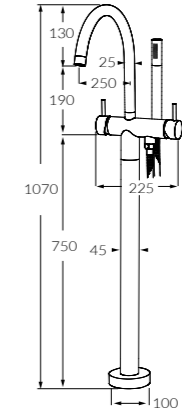

FLOOR MOUNT BATH MIXERS

Scala floor mount mixers create a visually striking effect. Suitable for use with your bath, they can form a true centrepiece in your bathroom design.

Scala