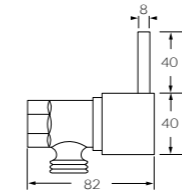

Washing machine stops
2261429