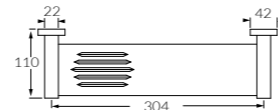

Scala

Single towel rail
700mm - 2261347
900mm - 2261352

Double towel rail
700mm - 2261353
900mm - 2261354

Guest towel rail
2261474

Towel bar
2261488

Soap dish
2261355

Toothbrush holder
2261356

Shower shelf
2261358