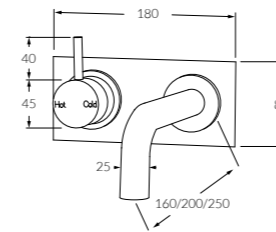

Curved 25 wall basin mixer system

◆ 6 star, 3 litres/min
Non-restricted model also available

Basin	Right hand	Left hand
160mm	2263024	2263023
200mm	2263026	2263025
250mm	2263028	2263027

Bath	Right hand	Left hand
160mm	2263077	2263074
200mm	2263078	2263075
250mm	2263079	2263076