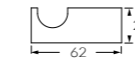

Robe hook
2261357