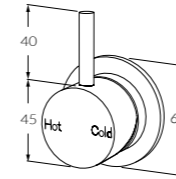

316 Stainless Steel sink mixer curved spout large
 ◆ 4 star, 7.5 litres/min
 2262976

316 Stainless Steel sink mixer square spout large
 ◆ 4 star, 7.5 litres/min
 2263005

316 Stainless Steel standard lever shower/bath mixer
 2262975