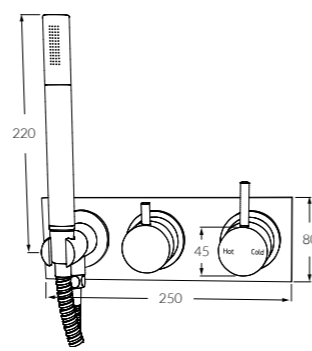

Scala

Mixer hand shower system
 ● 3 star, 8.5 litres/min
 2262935

Shower mixer system
 ● 3 star, 8.5 litres/min
 2262480

Shower mixer/diverter system
 ● 3 star, 8.5 litres/min
 Right hand - 2262915
 Left hand - 2262916