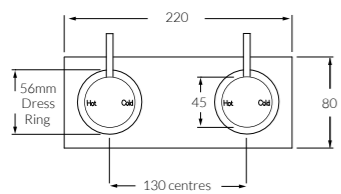

Scala

MIXERS

Scala mixers are available in a number of options all bearing the signature Scala look. You can choose the standard or extended lever.

Shower/bath combination mixer
2261623