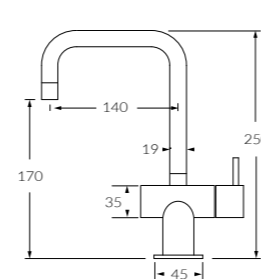

Basin mixer
 ◆ 5 star, 5 litres/min
 225940

Extended basin mixer
 ◆ 5 star, 5 litres/min
 225950

Sink mixer curved spout large
 ◆ 5 star, 5.5 litres/min
 Right hand - 225942
 Left hand - 2262895

Basin/sink mixer curved spout small
 ◆ 5 star, 5.5 litres/min
 Right hand - 225941
 Left hand - 2262894

Sink mixer square spout large
 ◆ 5 star, 5.5 litres/min
 Right hand - 225944
 Left hand - 2262897

Basin/sink mixer square spout small
 ◆ 5 star, 5.5 litres/min
 Right hand - 225943
 Left hand - 2262896