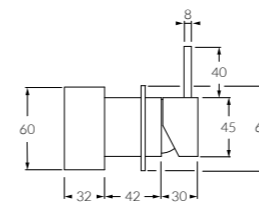

Standard lever shower/bath mixer
40mm - 2261435