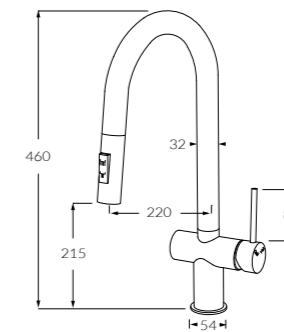

Basin/sink mixer curved spout small
 ◆ 4 star, 7.5 litres/min
 Right hand - 2261620
 Left hand - 2262898

Sink mixer square spout large
 ◆ 4 star, 7.5 litres/min
 Right hand - 2261625
 Left hand - 2263000

Basin/sink mixer square spout small
 ◆ 4 star, 7.5 litres/min
 Right hand - 2261621
 Left hand - 2262899

Sink mixer pullout
 ◆ 4 star, 6.5 litres/min
 2262998

Gooseneck pullout sink mixer
 ◆ 5 star, 6 litres/min
 2 function
 2263089