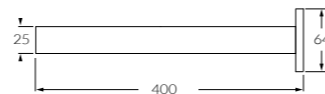

Scala

Single towel rail
700mm - 2261347
900mm - 2261352

Double towel rail
700mm - 2261353
900mm - 2261354

Guest towel rail
2261474

Towel bar
2261488

Soap dish
2261355

Toothbrush holder
2261356

Shower shelf
2261358