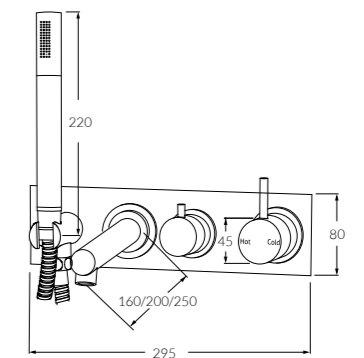

MIXER SYSTEMS

Scala mixer systems are integrated with Sussex Masterfit. This labour-saving installation system requires minimal effort. Backplates, mixers and outlets fit perfectly every time.

Scala