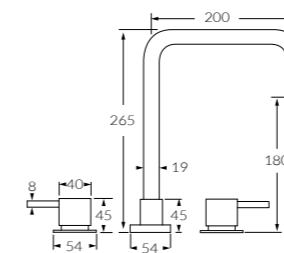

Basin set square
 ◆ 5 star, 5 litres/min
 2261606

Hob spa set curved
 2261421

Hob sink set square
 ◆ 3 star, 8 litres/min
 2261611

Hob sink set curved
 ◆ 3 star, 8 litres/min
 2261423

Hob spa set square
 2261613