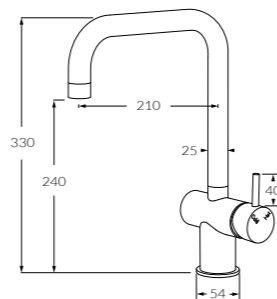

316 Stainless Steel sink mixer curved spout large
 ◆ 4 star, 7.5 litres/min
 2262976

316 Stainless Steel sink mixer square spout large
 ◆ 4 star, 7.5 litres/min
 2263005

316 Stainless Steel standard lever shower/bath mixer
 2262975