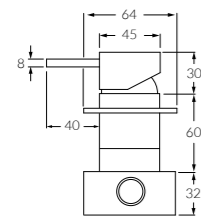

Hob mixer
2261483