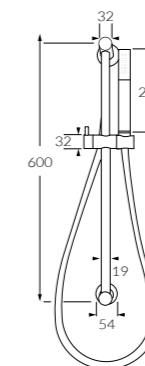

32mm wall outlet
◆ 6 star, 4.5 litres/min
Non-restricted model also available

	Basin	Bath
160mm	2262412	2263086
200mm	2262373	225902
250mm	2262374	225903

32mm hob outlet curved
225900

Rail shower
◆ 3 star, 8.5 litres/min
225949