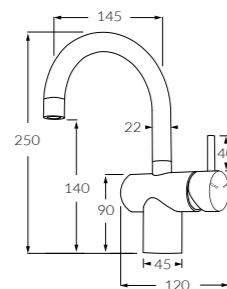

Sink mixer square spout large
◆ 4 star, 7.5 litres/min
Right hand - 2261625
Left hand - 2263000