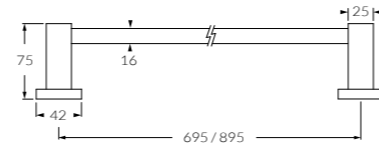

ACCESSORIES

Scala's complementary accessories let you complete your bathroom with the Scala look. All accessories come with a two-point solid brass fixing to ensure a secure connection.

Scala

Single towel rail
700mm - 2261347
900mm - 2261352