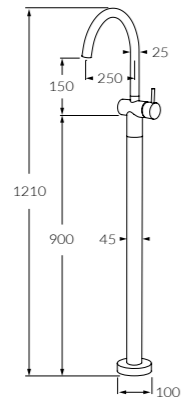

◆ 5 star, 5.5 litres/min
2264060

Floor mount basin mixer square