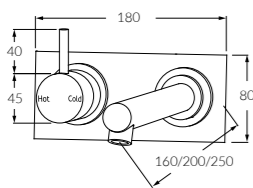

Straight wall basin mixer system

◆ 6 star, 3.5 litres/min
Non-restricted model also available

Basin	Right hand	Left hand	Vertical
160mm	2262957	2262956	2262962
200mm	2262959	2262958	2262963
250mm	2262961	2262960	2262964

Bath	Right hand	Left hand	Vertical
160mm	2262855	2262485	2262856
200mm	2262857	2262486	2262858
250mm	2262859	2262487	2262860