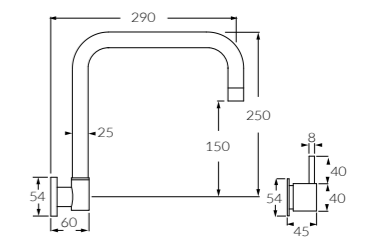

1. **Straight wall basin/bath set**
2. 5 star, 5 litres/min
   - 6 star, 3.5 litres/min
3. **Basin**
4. 160mm - 2262437
   - 200mm - 2262438
   - 250mm - 2262439
5. **Bath**
6. 160mm - 2261608
   - 200mm - 2261425
   - 250mm - 2261426