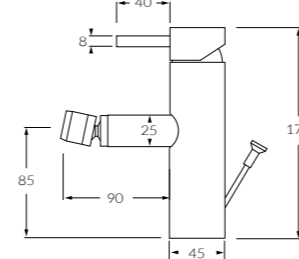

Basin mixer
 ◆ 5 star, 5 litres/min
 Outlet length
 90mm - 2261570
 130mm - 2262939
 150mm - 2262509

◆ 6 star, 3.5 litres/min
 Outlet length
 90mm - 2262940
 130mm - 2262941
 150mm - 2262942

100mm Extended lever basin mixer
 ◆ 5 star, 5 litres/min
 2262109

◆ 6 star, 3.5 litres/min
 2262943

150mm Extended lever basin mixer
 ◆ 5 star, 5 litres/min
 2262110

◆ 6 star, 3.5 litres/min
 2262944

Bidet mixer
 225934

Medium basin mixer
 ◆ 5 star, 5 litres/min
 Outlet length
 90mm - 2262392
 130mm - 2262393
 150mm - 2262394
 Extended lever
 100mm - 2262399
 150mm - 2263400

Extended basin mixer
 ◆ 5 star, 5 litres/min
 Outlet length
 90mm - 2261622
 130mm - 2262410
 150mm - 2262411
 Extended lever
 100mm - 2262111
 150mm - 2262112
 ◆ 6 star, 3.5 litres/m
 Outlet length
 90mm - 2262945
 130mm - 2262946
 150mm - 2262947
 Extended lever
 100mm - 2262948
 150mm - 2262949