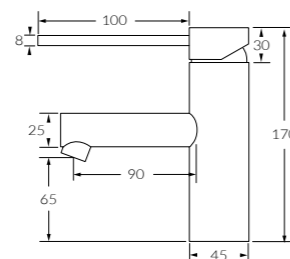

150mm Extended lever basin mixer
◆ 5 star, 5 litres/min
2262110

◆ 6 star, 3.5 litres/min
2262944