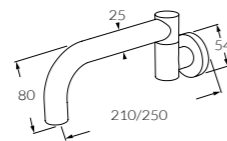

Scala showers and outlets continue the range's clean elegant lines and timeless style. They work well in a variety of settings.

Scala

Swivel straight bath outlet
200mm 2285655
250mm 2285656

Swivel 25mm bath outlet
210mm 2285653
250mm 2285654