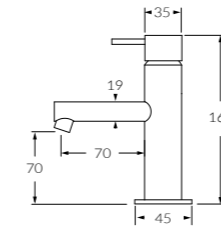

Extended basin mixer
◆ 5 star, 5 litres/min
225950