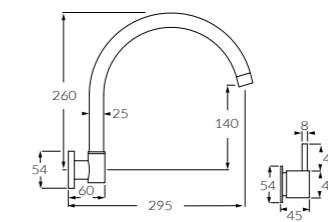

1. **Straight wall basin/bath set**
2. 5 star, 5 litres/min
   - 6 star, 3.5 litres/min
3. **Basin**
4. 160mm - 2262437
   - 200mm - 2262438
   - 250mm - 2262439
5. **Bath**
6. 160mm - 2261608
   - 200mm - 2261425
   - 250mm - 2261426