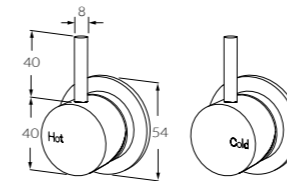

316 Stainless Steel sink mixer curved spout large
 ◆ 4 star, 7.5 litres/min
 2262976

316 Stainless Steel sink mixer square spout large
 ◆ 4 star, 7.5 litres/min
 2263005

316 Stainless Steel standard lever shower/bath mixer
 2262975