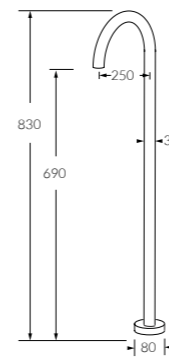

Floor mount basin outlet curved