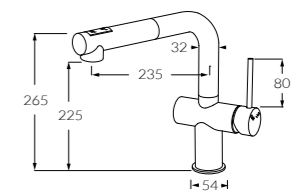

Scala

SINK/BASIN MIXERS

You can continue the Scala look throughout your home by adding these sink or basin mixers to your laundry or kitchen.