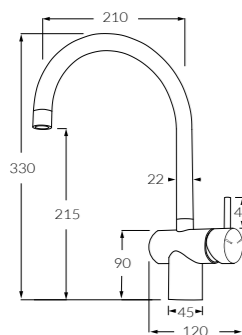

Basin/sink mixer curved spout small
◆ 4 star, 7.5 litres/min
Right hand - 2261620
Left hand - 2262898