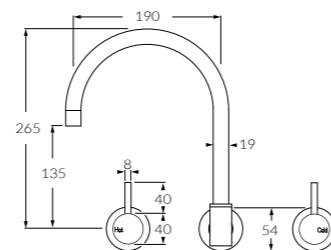

- Straight wall basin/bath set**
- ◆ 5 star, 5 litres/min
 - ◆ 6 star, 3.5 litres/min
- Basin**
- 160mm - 2262437
 - 200mm - 2262438
 - 250mm - 2262439
- Bath**
- 160mm - 2261608
 - 200mm - 2261425
 - 250mm - 2261426

Shower set
◆ 3 star, 8.5 litres/min
2261427

Wall sink set curved
◆ 3 star, 8 litres/min
2261422

Wall sink set square
◆ 3 star, 8 litres/min
2261617

Wall spa set curved
2261420

Wall spa set square
2261619

SHOWERS & OUTLETS