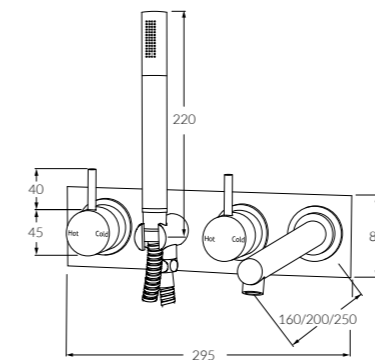

Bath mixer/diverter system with hand shower
● 3 star, 8.5 litres/min
Right hand
160mm - 2262917
200mm - 2262919
250mm - 2262921
Left hand
160mm - 2262918
200mm - 2262920
250mm - 2262922