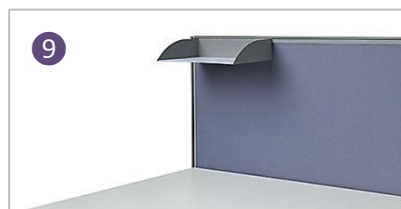

9 PRESTIO DOC TRAY

Takes A4 paper - $19.00