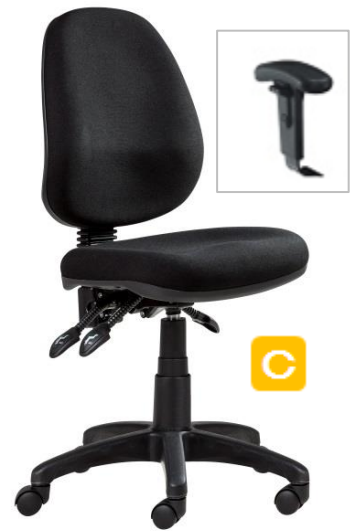

- With foot-ring - \$125.00
- > Black PU upholstery.
- > Gas-lift height adjustment.

Seating

BOXER CHAIR

- > 2-lever mechanism - \$115.00
- > Add for arms - \$50.00
- > Black fabric.

BRIO MEDIUM BACK

- > 3-lever mechanism - \$125.00
- > Add for arms - \$50.00
- > Black fabric.