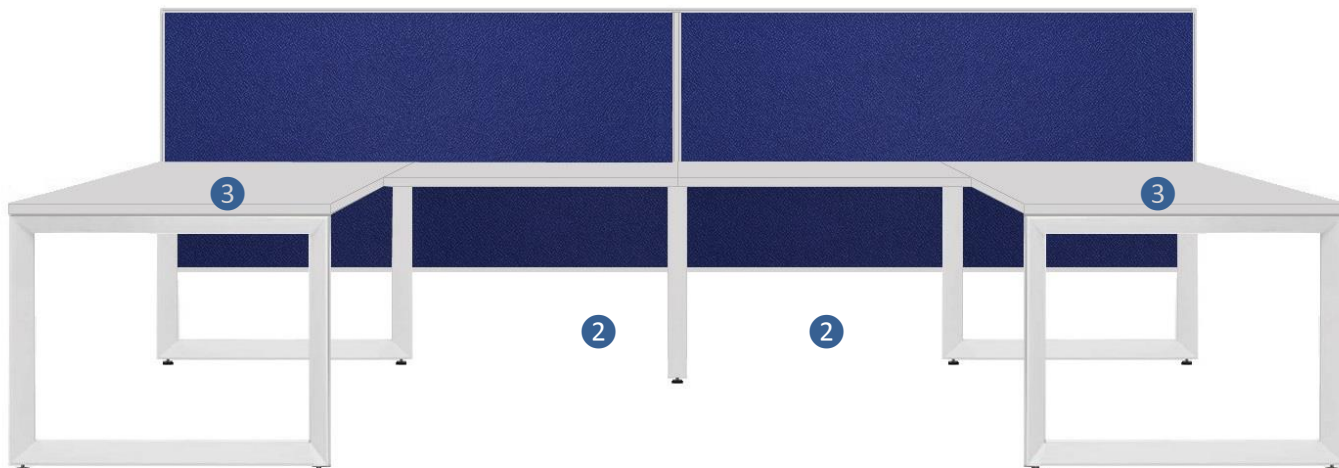

Desking & Workstations

Rome Range

Rome Desks offer full electric height adjustment where, at the simple touch of a button, the worktop can be set anywhere between 700 and 1200mm above the floor. Perfect for multi-user areas such as hot-desking or multi-task operations,.