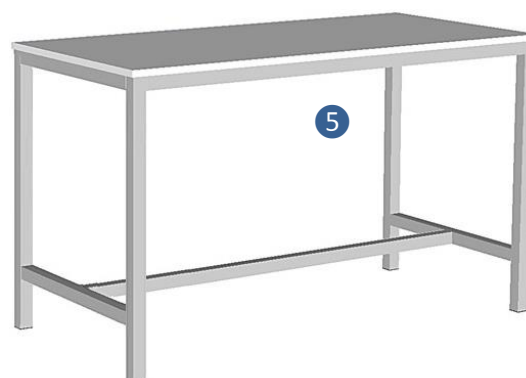

5 MANHATTAN DRY BAR TABLE

2100w x 800d x 720h - $429.00
1800w x 800d x 720h - $395.00
1500w x 800d x 720h - $385.00

- > Melamine 25mm table-top.
- > Flush-ground frame.
- > Silver or White base.