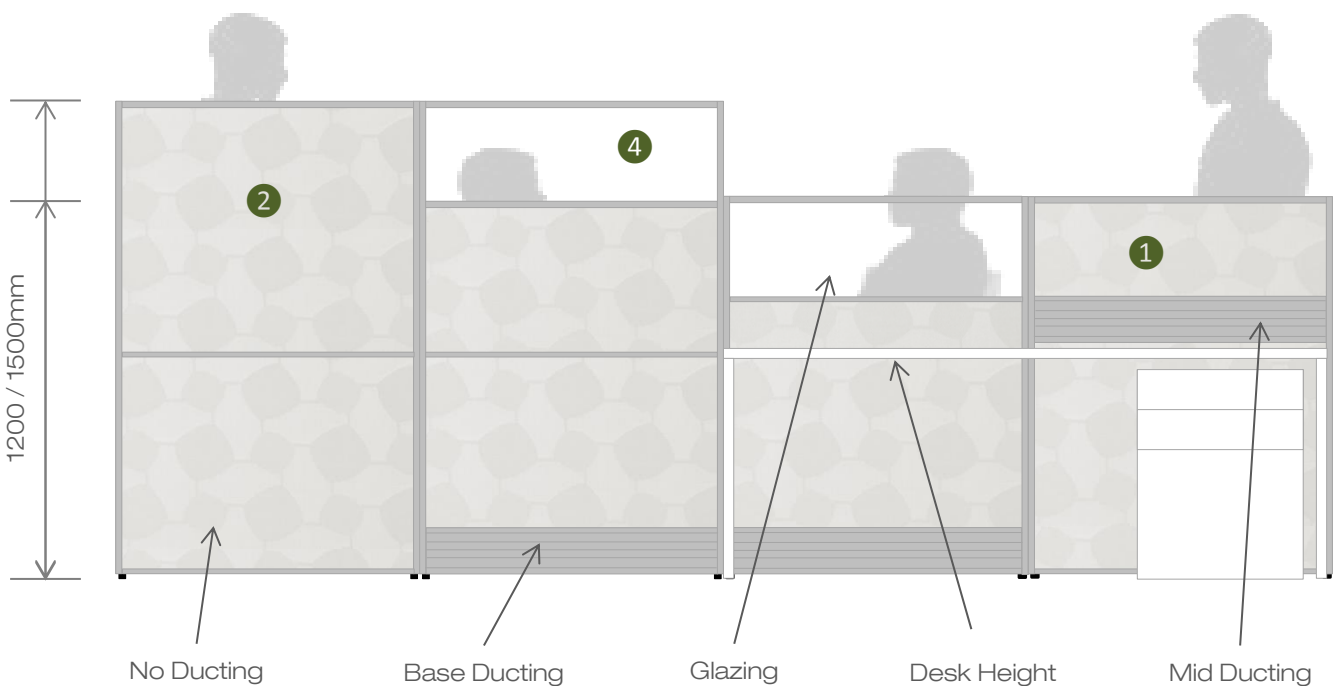

Prestio Workstations

Choose a legs style that suits your desired look and budget...

Prestio60 workstations can be specified with a range of screen heights to balance privacy and acoustics with staff interaction.

- 1 Lower screens (up to 1200mm) generally provide a very open plan environment and allow full visual interaction between seated operators.
- 2 Mid-range screens (1500mm) offer increased privacy and acoustics visual interaction is possible between standing but not seated personnel.
- 3 Higher screens (1800mm and over) provide total visual privacy from even standing personnel whilst also affording the highest noise acoustic levels...ideal for call-centres..
- 4 Glazed panels offer a more open feel whilst still providing some acoustic barrier...