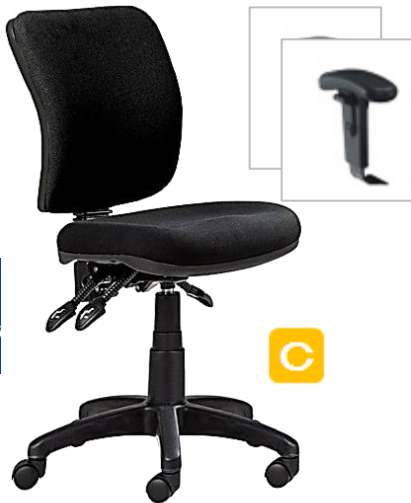

BERLIN CHAIR

- > 3-lever mechanism - $219.00
- > Add for arms - $50.00
- > Black fabric.