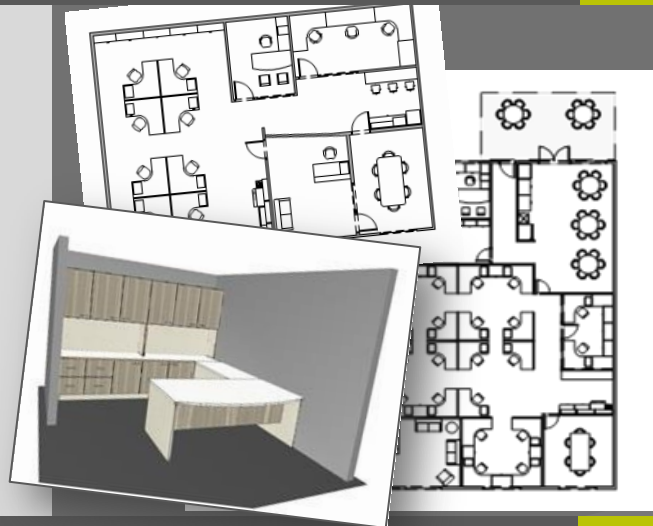

Free...Office Layout Service...

Online Store

Select and Buy all your office furniture needs online from the comfort of your office...

You can also view our extensive range of Premium Project Furniture that can be customised for bespoke and designer fitouts.