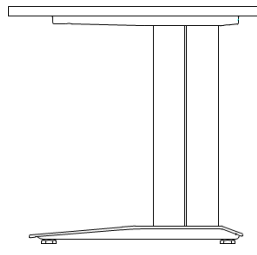

**CUSTOM
COLOUR & SIZE**
It's your choice...

120 degree Workstations

Straight Workstations

Corner Workstations

Prestio Workstations

Choose a legs style that suits your desired look and budget...

Oslo -leg (Height adj.)