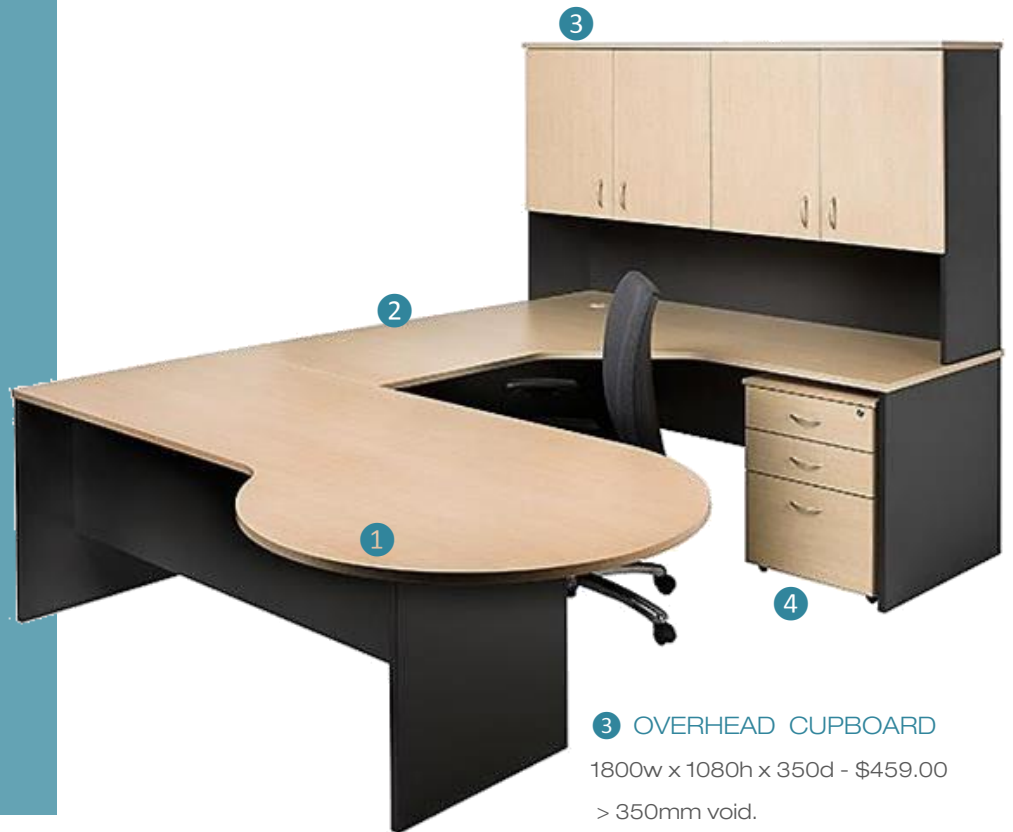

Features...

- 25mm worktops & end panels.
- 2mm ABS edging.
- Premium quality Hafele fittings.
- Australian Laminex melamine.
- Made in WA.

5yr Warranty

1 P-END DESK

2100w x 1000/800d x 720h - \$359.00
1800w x 1000/800d x 720h - \$339.00