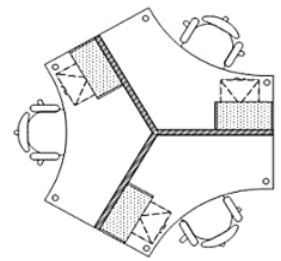

**CUSTOM
COLOUR & SIZE**
It's your choice...

120 degree Workstations