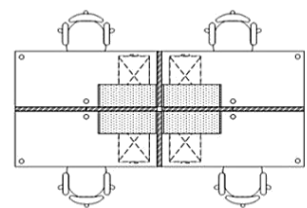

Straight Workstations