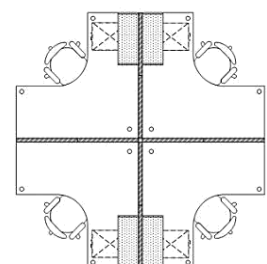

Corner Workstations