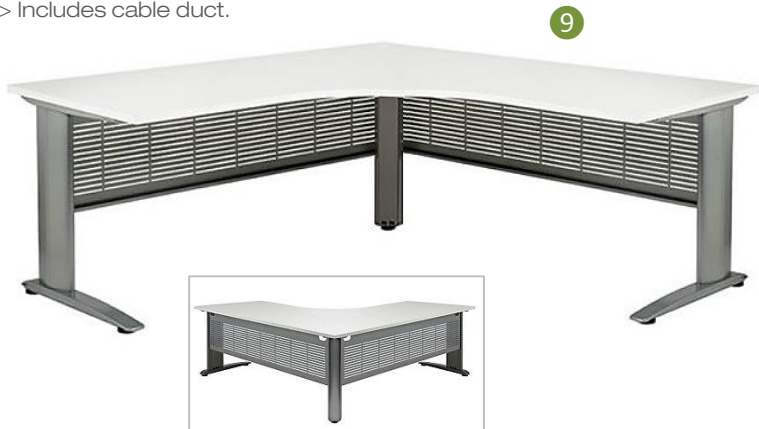

9 CORNER WORKSTATION - DUAL MODESTY

1800/1800w x 750d x 730h - $369.00
1500/1500w x 600d x 730h - $349.00

- > Melamine 25mm top.
- > Includes cable duct.

Power & Data...

We have all the items you need to supply Power & Data to your desks & workspaces. Ask for a quotation...