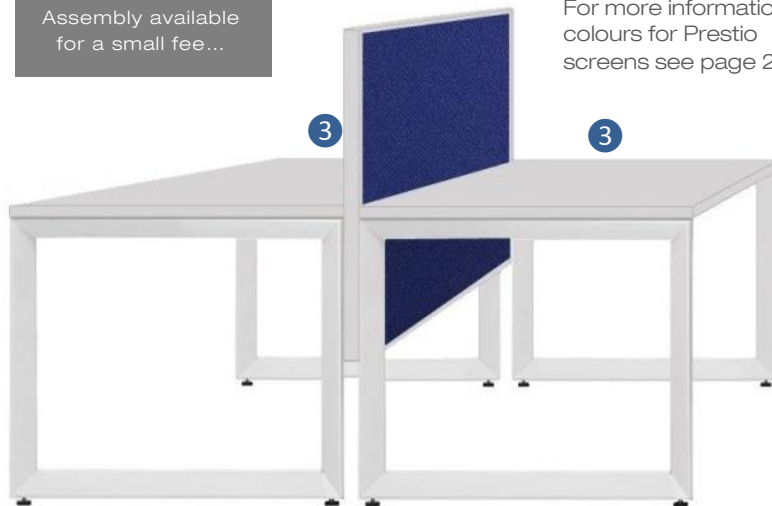

White Natural Oak Hotham Silver Strata

Prices shown are for White melamine colour - Woodgrains are extra

KITFORM
Assembly available for a small fee...

For more information & colours for Prestio screens see page 25.