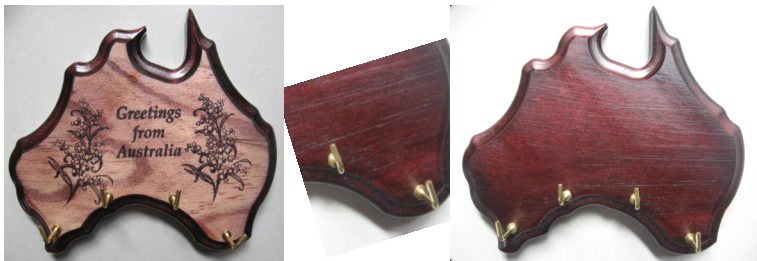

AUSTRALIA COAT & KEY RACKS

AUSTRALIA COAT RACK - 22X19X2CM - \$28.00ea + \$8.25 p&h
 Kids Aussie Characters or Plain Elegant Pine or Rosewood Finish
 2 Brass Eyelet Coat Hooks * 4 Hanging Keyholes at Back

AUSTRALIA KEY RACK - 16x13x2cm - \$14.00 ea + \$8.25 p&h
 Souvenir Greetings or Plain Elegant Pine or Rosewood Finish
 4 Brass Key Hooks * 2 Hanging Notches at Back

TOWEL RACK BATH SHEET QUILT BLANKET RACK