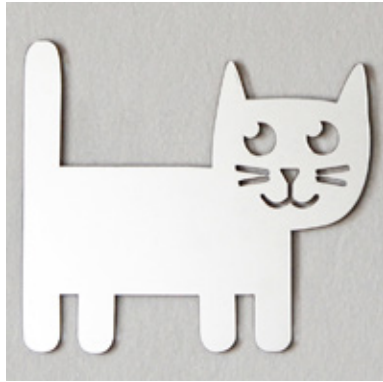

Mirror singles

Shatterproof mirrors with removable adhesive. Wholesale price $20, RRP $40

All enquiries please contact Sophie Cooper on 0412 7676 88 or email info@scoopsdesign.com.au