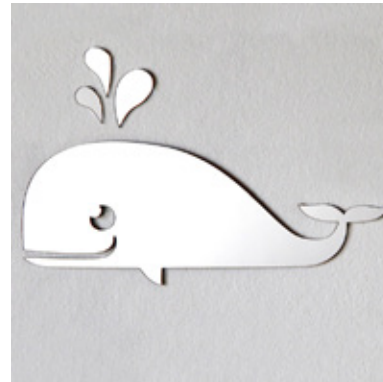

Mirror singles

Shatterproof mirrors with removable adhesive. Wholesale price $20, RRP $40

All enquiries please contact Sophie Cooper on 0412 7676 88 or email info@scoopsdesign.com.au