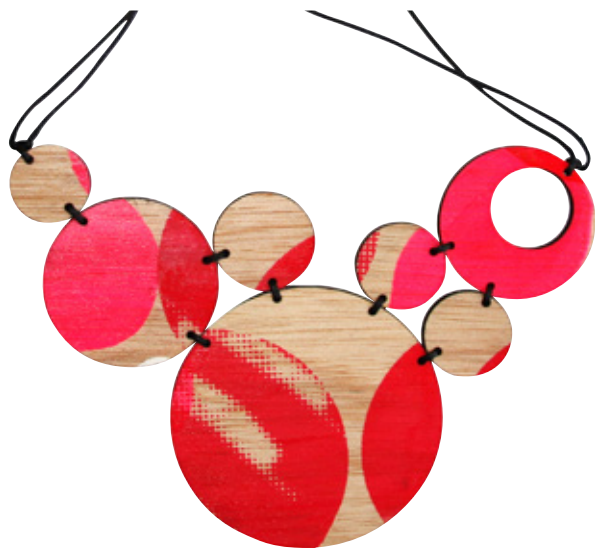

Screen printed necklaces

Left: Each necklace has its own personality due to the nature of the screen printed wood. Colour combinations include red/black/white on wood, white/black on wood, pink/red/white on black, red on black.

Wholesale price $22.50, RRP $45

Left: One of a kind necklace circle necklace. Each necklace will be different due to the screenprinting and the nature of the wood. Colours: red/pink on wood, black/white on wood, red/black on wood. Each necklace is hand made to order. Wholesale price $40, RRP $80