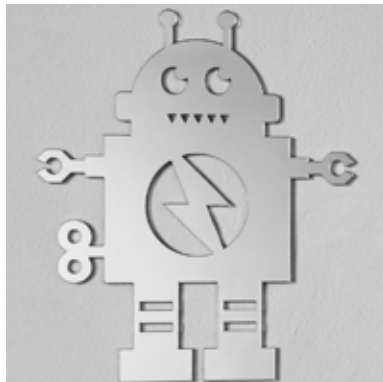

Mirror singles

Shatterproof mirrors with removable adhesive. Wholesale price \$20, RRP \$40

All enquiries please contact Sophie Cooper on 0412 7676 88 or email info@scoopsdesign.com.au

Mirror sets

Shatterproof mirrors with removable adhesive. Sold in sets: woodland. circus. transport, under the sea, Australian animals, hot air balloon, farm, zoo, forest.
Not shown: garden, space. Wholesale price \$37.50, RRP \$75