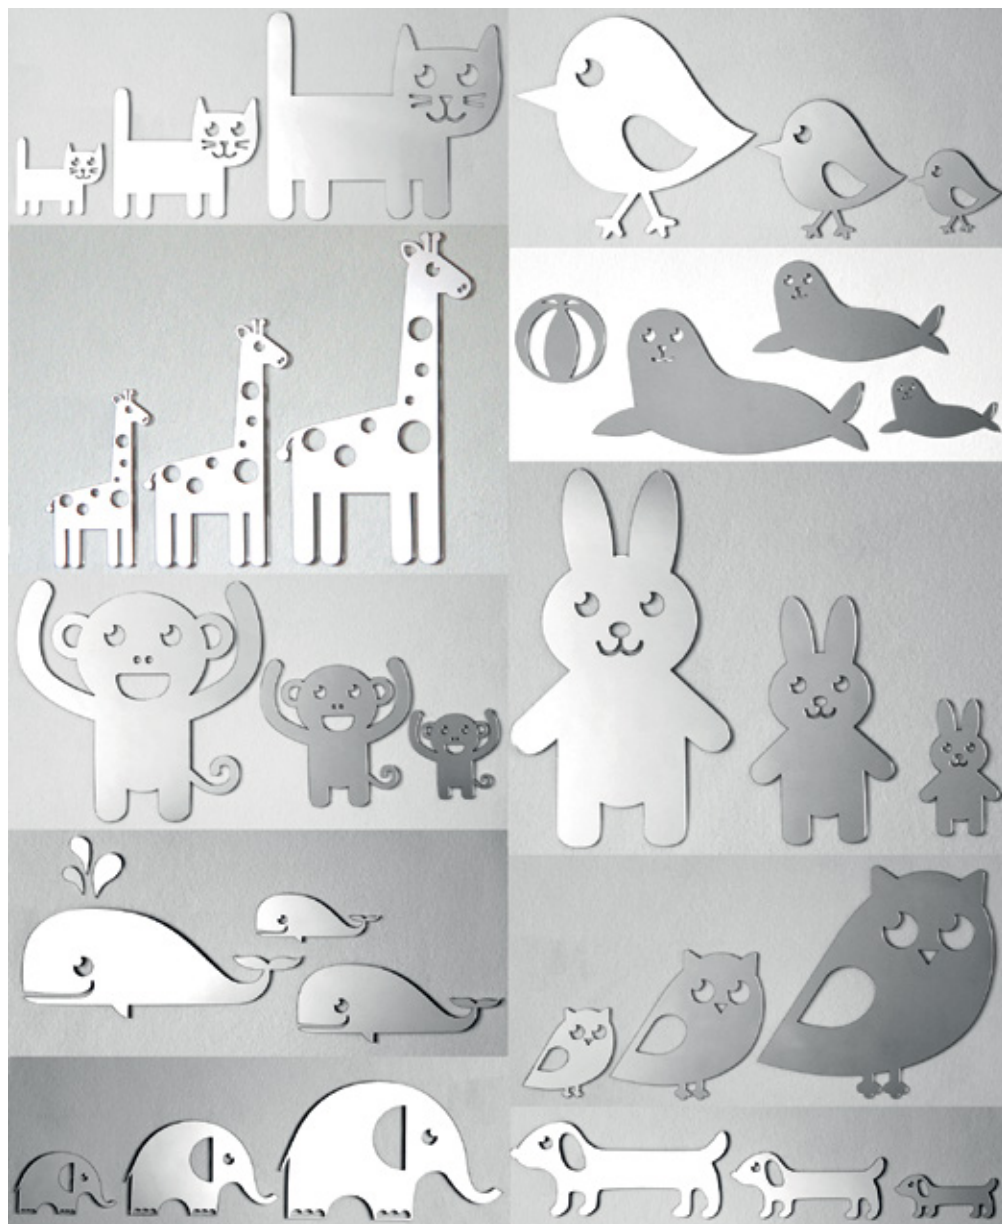

All enquiries please contact Sophie Cooper on 0412 7676 88 or email info@scoopsdesign.com.au

Mirror Families of three

Shatterproof mirrors with removable adhesive. Sold in families: cats, birds, robots planes, giraffes, seals, tigers, teddies, monkeys, rabbits, dinosaurs, lions, whales, owls, ponies, foxes, elephants, sausage dogs, lady beetle, butterflies. Not shown: pigs, penguins. Wholesale price \$32.50, RRP \$65