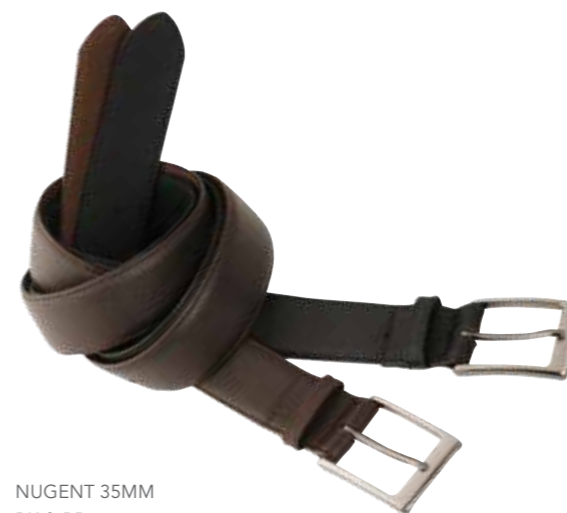

MELISSA GIBSON
DIRECTOR & GENERAL MANAGER

WARREN SANDERS
DIRECTOR & NATIONAL SALES MANAGER

CLASSICCOLLECTION

A TIMELESS COLLECTION OF LEATHER BELTS FEATURING SYNTHETIC BACKINGS.

NUGENT 35MM
BK & BR
NAPPA LEATHER, NICKEL BUCKLE
32"/82CM TO 62"/157CM
RRP: AU\$49.95 / NZ\$59.95