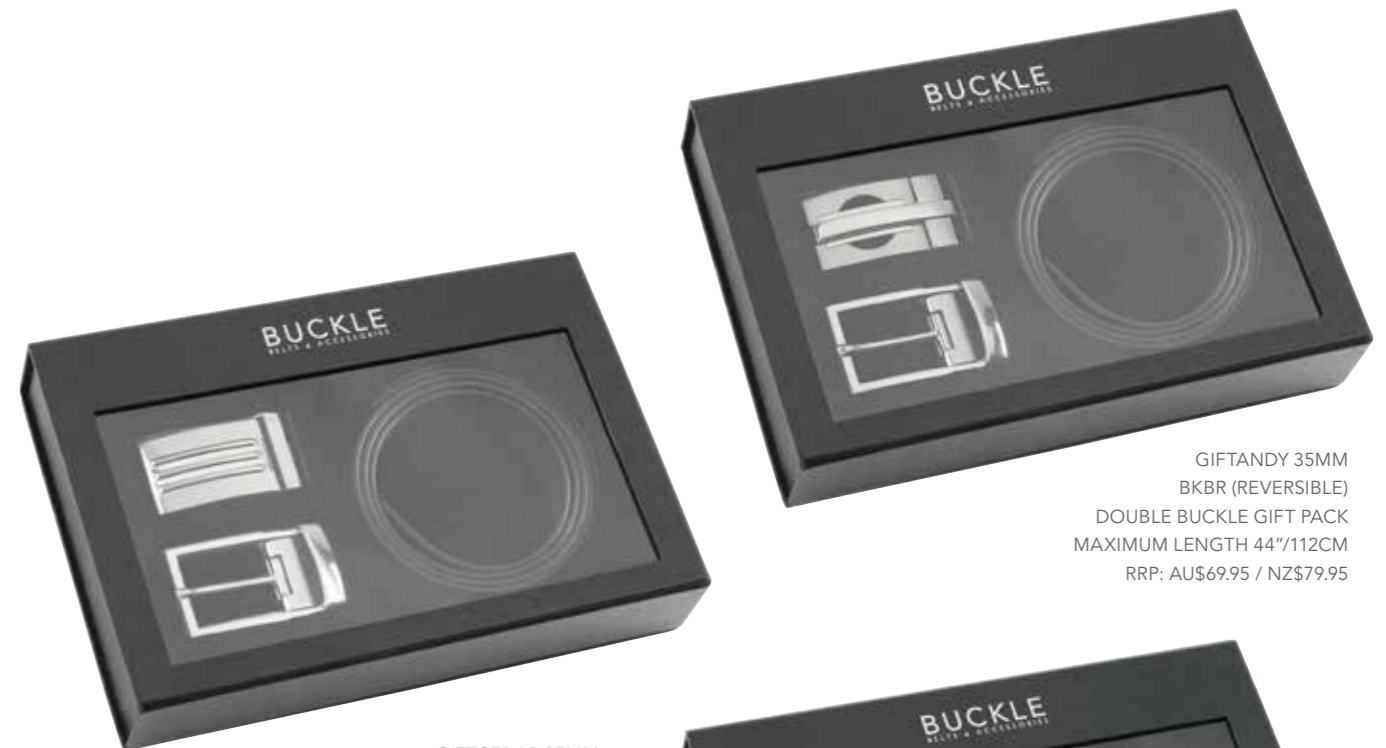

GIFTCEDAR 35MM
BKBR (REVERSIBLE)
DOUBLE BUCKLE GIFT PACK
MAXIMUM LENGTH 44"/112CM
RRP: AU$69.95 / NZ$79.95