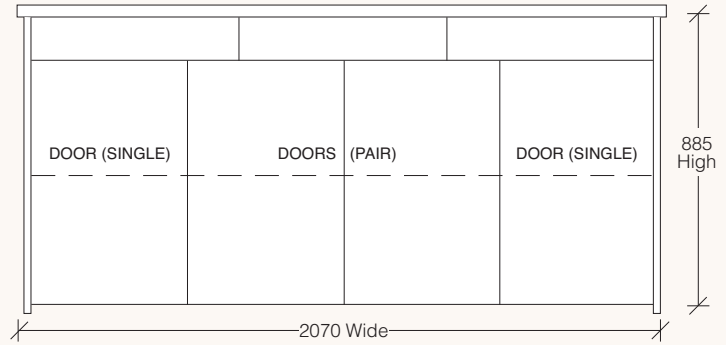

LOMBARDOZZI COLLECTION

hardwood EXCLUSIVE TO HARVEY NORMAN

LOMBARDOZZI ENTERTAINMENT UNIT

- LOMETU01** – 1800W x 500D x 565H | 2 Door 1 Drawer
- LOMETU02** – 2100W x 500D x 565H | 2 Door 1 Drawer
- LOMETU03** – 2400W x 500D x 565H | 2 Door 2 Drawer
- LOMETU04** – 2700W x 500D x 565H | 2 Door 2 Drawer

LOMBARDOZZI DISPLAY & BOOKCASE

- DISPLAY**
LOMDIS01 – 1020W x 410D x 1920H | 4 Doors Glass Inserts
- BOOKCASE**
LOMBOOK01 – 920W x 350D x 2050H | 5 Fixed Shelves

LOMBARDOZZI COLLECTION

hardwood EXCLUSIVE TO HARVEY NORMAN

LOMBARDOZZI BUFFET

- LOMB01 – 1580W x 500D x 885H | 3 Door 2 Drawer
- LOMB02 – 2070W x 500D x 885H | 4 Door 3 Drawer
- LOMB03 – 1100W x 500D x 885H | 2 Door 1 Drawer

LOMBARDOZZI LAMP TABLE

LOMLAM01 – 700W x 700D x 475H | Shelf

LOMBARDOZZI WINE INSERT

Sold separately. Can be placed on Hall Table shelf or inside Buffet

LOMWIN01 – 500W x 500D x 250W

LOMBARDOZZI COFFEE TABLE

LOMCOFF01 – 1400W x 700D x 400H | Shelf

LOMBARDOZZI HALL TABLE