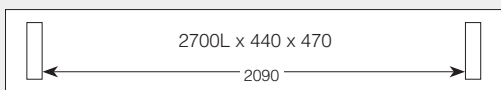

LOMBARDOZZI BENCH

Pictured with Dining Table

- **LOMBEN1800** – 1800W x 440D x 470H
- **LOMBEN2100** – 2100W x 440D x 470H
- **LOMBEN2400** – 2400W x 440D x 470H
- **LOMBEN2700** – 2700W x 440D x 470H
- **LOMBEN3000** – 3000W x 440D x 470H
- **LOMBEN3500** – 3500W x 440D x 470H