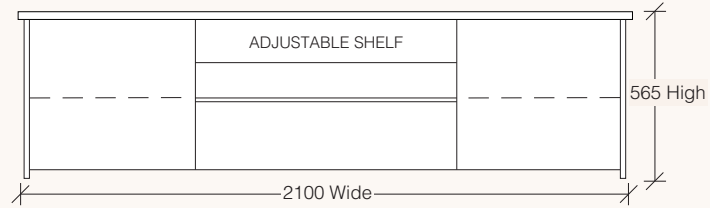

LOMBARDOZZI COLLECTION

hardwood EXCLUSIVE TO HARVEY NORMAN

LOMBARDOZZI ENTERTAINMENT UNIT

- LOMETU01** – 1800W x 500D x 565H | 2 Door 1 Drawer
- LOMETU02** – 2100W x 500D x 565H | 2 Door 1 Drawer
- LOMETU03** – 2400W x 500D x 565H | 2 Door 2 Drawer
- LOMETU04** – 2700W x 500D x 565H | 2 Door 2 Drawer

LOMBARDOZZI DISPLAY & BOOKCASE

- DISPLAY**
LOMDIS01 – 1020W x 410D x 1920H | 4 Doors Glass Inserts
- BOOKCASE**
LOMBOOK01 – 920W x 350D x 2050H | 5 Fixed Shelves

LOMBARDOZZI COLLECTION

hardwood EXCLUSIVE TO HARVEY NORMAN

LOMBARDOZZI BUFFET

- LOMB01 – 1580W x 500D x 885H | 3 Door 2 Drawer
- LOMB02 – 2070W x 500D x 885H | 4 Door 3 Drawer
- LOMB03 – 1100W x 500D x 885H | 2 Door 1 Drawer

LOMBARDOZZI LAMP TABLE

LOMLAM01 – 700W x 700D x 475H | Shelf

LOMBARDOZZI WINE INSERT

Sold separately. Can be placed on Hall Table shelf or inside Buffet

LOMWIN01 – 500W x 500D x 250W

LOMBARDOZZI COFFEE TABLE

LOMCOFF01 – 1400W x 700D x 400H | Shelf

LOMBARDOZZI HALL TABLE