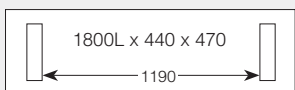

LOMBARDOZZI WINE INSERT

Sold separately. Can be placed on Hall Table shelf or inside Buffet

LOMWIN01 – 500W x 500D x 250W

LOMBARDOZZI COFFEE TABLE

LOMCOFF01 – 1400W x 700D x 400H | Shelf

LOMBARDOZZI HALL TABLE

LOMC01 – 1500W x 410D x 770H | Shelf

Pictured with optional Wine Insert

LOMBARDOZZI COLLECTION

hardwood EXCLUSIVE TO HARVEY NORMAN

LOMBARDOZZI DINING TABLE

- LOMDIN05** – 1800W x 1200D x 770H
- LOMDIN03** – 2100W x 1200D x 770H
- LOMDIN02** – 2400W x 1200D x 770H
- LOMDIN01** – 2700W x 1200D x 770H
- LOMDIN04** – 3000W x 1200D x 770H
- LOMDIN06** – 3500W x 1200D x 770H

LOMBARDOZZI BENCH

Pictured with Dining Table

- LOMBEN1800** – 1800W x 440D x 470H
- LOMBEN2100** – 2100W x 440D x 470H
- LOMBEN2400** – 2400W x 440D x 470H
- LOMBEN2700** – 2700W x 440D x 470H
- LOMBEN3000** – 3000W x 440D x 470H
- LOMBEN3500** – 3500W x 440D x 470H