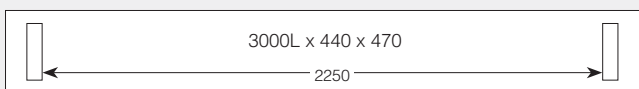

LOMBARDOZZI BENCH

Pictured with Dining Table

- **LOMBEN1800** – 1800W x 440D x 470H
- **LOMBEN2100** – 2100W x 440D x 470H
- **LOMBEN2400** – 2400W x 440D x 470H
- **LOMBEN2700** – 2700W x 440D x 470H
- **LOMBEN3000** – 3000W x 440D x 470H
- **LOMBEN3500** – 3500W x 440D x 470H