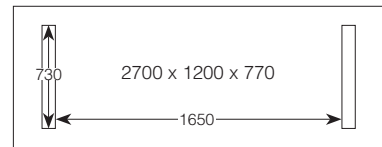

LOMC01 – 1500W x 410D x 770H | Shelf

Pictured with optional Wine Insert

LOMBARDOZZI COLLECTION

hardwood EXCLUSIVE TO HARVEY NORMAN

LOMBARDOZZI DINING TABLE

- LOMDIN05** – 1800W x 1200D x 770H
- LOMDIN03** – 2100W x 1200D x 770H
- LOMDIN02** – 2400W x 1200D x 770H
- LOMDIN01** – 2700W x 1200D x 770H
- LOMDIN04** – 3000W x 1200D x 770H
- LOMDIN06** – 3500W x 1200D x 770H