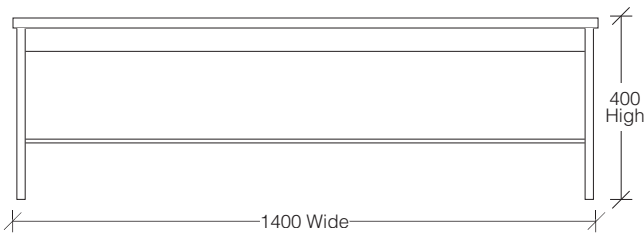

LOMBARDOZZI WINE INSERT

Sold separately. Can be placed on Hall Table shelf or inside Buffet

LOMWIN01 – 500W x 500D x 250W

LOMBARDOZZI COFFEE TABLE

LOMCOFF01 – 1400W x 700D x 400H | Shelf

LOMBARDOZZI HALL TABLE

LOMC01 – 1500W x 410D x 770H | Shelf

Pictured with optional Wine Insert

LOMBARDOZZI COLLECTION

hardwood EXCLUSIVE TO HARVEY NORMAN

LOMBARDOZZI DINING TABLE

- LOMDIN05** – 1800W x 1200D x 770H
- LOMDIN03** – 2100W x 1200D x 770H
- LOMDIN02** – 2400W x 1200D x 770H
- LOMDIN01** – 2700W x 1200D x 770H
- LOMDIN04** – 3000W x 1200D x 770H
- LOMDIN06** – 3500W x 1200D x 770H