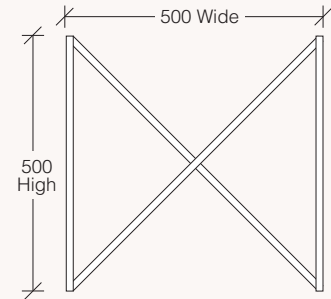

LOMBARDOZZI BUFFET

- LOMB01 – 1580W x 500D x 885H | 3 Door 2 Drawer
- LOMB02 – 2070W x 500D x 885H | 4 Door 3 Drawer
- LOMB03 – 1100W x 500D x 885H | 2 Door 1 Drawer

LOMBARDOZZI LAMP TABLE

LOMLAM01 – 700W x 700D x 475H | Shelf

LOMBARDOZZI WINE INSERT

Sold separately. Can be placed on Hall Table shelf or inside Buffet

LOMWIN01 – 500W x 500D x 250W

LOMBARDOZZI COFFEE TABLE

LOMCOFF01 – 1400W x 700D x 400H | Shelf

LOMBARDOZZI HALL TABLE