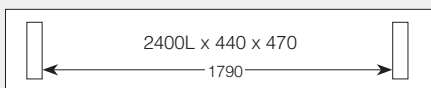

LOMBARDOZZI BENCH

Pictured with Dining Table

- **LOMBEN1800** – 1800W x 440D x 470H
- **LOMBEN2100** – 2100W x 440D x 470H
- **LOMBEN2400** – 2400W x 440D x 470H
- **LOMBEN2700** – 2700W x 440D x 470H
- **LOMBEN3000** – 3000W x 440D x 470H
- **LOMBEN3500** – 3500W x 440D x 470H