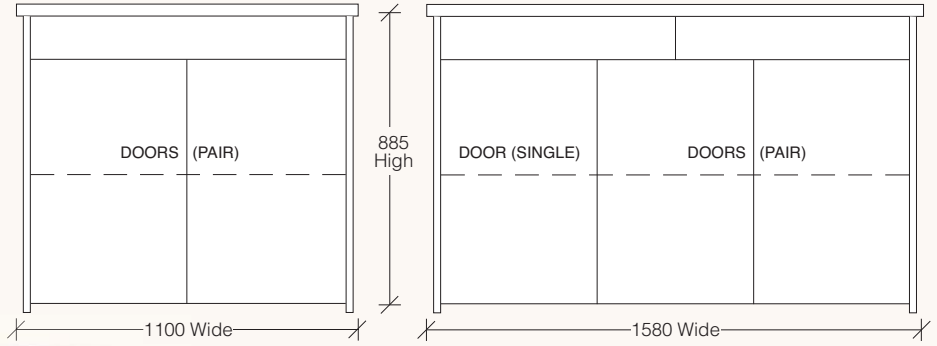

LOMBARDOZZI DISPLAY & BOOKCASE

- DISPLAY**
LOMDIS01 – 1020W x 410D x 1920H | 4 Doors Glass Inserts
- BOOKCASE**
LOMBOOK01 – 920W x 350D x 2050H | 5 Fixed Shelves

LOMBARDOZZI COLLECTION

hardwood EXCLUSIVE TO HARVEY NORMAN

LOMBARDOZZI BUFFET

- LOMB01 – 1580W x 500D x 885H | 3 Door 2 Drawer
- LOMB02 – 2070W x 500D x 885H | 4 Door 3 Drawer
- LOMB03 – 1100W x 500D x 885H | 2 Door 1 Drawer

LOMBARDOZZI LAMP TABLE

LOMLAM01 – 700W x 700D x 475H | Shelf

LOMBARDOZZI WINE INSERT

Sold separately. Can be placed on Hall Table shelf or inside Buffet

LOMWIN01 – 500W x 500D x 250W

LOMBARDOZZI COFFEE TABLE

LOMCOFF01 – 1400W x 700D x 400H | Shelf

LOMBARDOZZI HALL TABLE

LOMC01 – 1500W x 410D x 770H | Shelf

Pictured with optional Wine Insert

LOMBARDOZZI COLLECTION

hardwood EXCLUSIVE TO HARVEY NORMAN

LOMBARDOZZI DINING TABLE

- LOMDIN05** – 1800W x 1200D x 770H
- LOMDIN03** – 2100W x 1200D x 770H
- LOMDIN02** – 2400W x 1200D x 770H
- LOMDIN01** – 2700W x 1200D x 770H
- LOMDIN04** – 3000W x 1200D x 770H
- LOMDIN06** – 3500W x 1200D x 770H