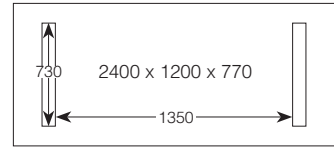

LOMC01 – 1500W x 410D x 770H | Shelf

Pictured with optional Wine Insert

LOMBARDOZZI COLLECTION

hardwood EXCLUSIVE TO HARVEY NORMAN

LOMBARDOZZI DINING TABLE

- LOMDIN05** – 1800W x 1200D x 770H
- LOMDIN03** – 2100W x 1200D x 770H
- LOMDIN02** – 2400W x 1200D x 770H
- LOMDIN01** – 2700W x 1200D x 770H
- LOMDIN04** – 3000W x 1200D x 770H
- LOMDIN06** – 3500W x 1200D x 770H