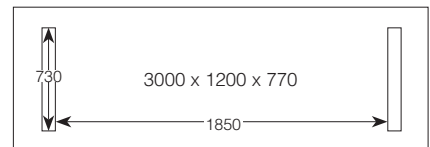

LOMC01 – 1500W x 410D x 770H | Shelf

Pictured with optional Wine Insert

LOMBARDOZZI COLLECTION

hardwood EXCLUSIVE TO HARVEY NORMAN

LOMBARDOZZI DINING TABLE

- LOMDIN05** – 1800W x 1200D x 770H
- LOMDIN03** – 2100W x 1200D x 770H
- LOMDIN02** – 2400W x 1200D x 770H
- LOMDIN01** – 2700W x 1200D x 770H
- LOMDIN04** – 3000W x 1200D x 770H
- LOMDIN06** – 3500W x 1200D x 770H