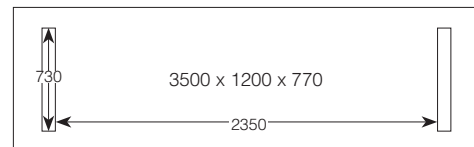

LOMBARDOZZI WINE INSERT

Sold separately. Can be placed on Hall Table shelf or inside Buffet

LOMWIN01 – 500W x 500D x 250W

LOMBARDOZZI COFFEE TABLE

LOMCOFF01 – 1400W x 700D x 400H | Shelf

LOMBARDOZZI HALL TABLE

LOMC01 – 1500W x 410D x 770H | Shelf

Pictured with optional Wine Insert

LOMBARDOZZI COLLECTION

hardwood EXCLUSIVE TO HARVEY NORMAN

LOMBARDOZZI DINING TABLE

- LOMDIN05** – 1800W x 1200D x 770H
- LOMDIN03** – 2100W x 1200D x 770H
- LOMDIN02** – 2400W x 1200D x 770H
- LOMDIN01** – 2700W x 1200D x 770H
- LOMDIN04** – 3000W x 1200D x 770H
- LOMDIN06** – 3500W x 1200D x 770H