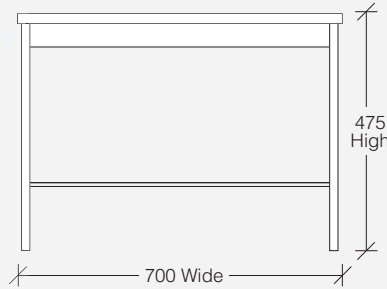

LOMBARDOZZI DISPLAY & BOOKCASE

- DISPLAY**
LOMDIS01 – 1020W x 410D x 1920H | 4 Doors Glass Inserts
- BOOKCASE**
LOMBOOK01 – 920W x 350D x 2050H | 5 Fixed Shelves

LOMBARDOZZI COLLECTION

hardwood EXCLUSIVE TO HARVEY NORMAN

LOMBARDOZZI BUFFET

- LOMB01 – 1580W x 500D x 885H | 3 Door 2 Drawer
- LOMB02 – 2070W x 500D x 885H | 4 Door 3 Drawer
- LOMB03 – 1100W x 500D x 885H | 2 Door 1 Drawer

LOMBARDOZZI LAMP TABLE

LOMLAM01 – 700W x 700D x 475H | Shelf

LOMBARDOZZI WINE INSERT

Sold separately. Can be placed on Hall Table shelf or inside Buffet

LOMWIN01 – 500W x 500D x 250W

LOMBARDOZZI COFFEE TABLE

LOMCOFF01 – 1400W x 700D x 400H | Shelf

LOMBARDOZZI HALL TABLE

LOMC01 – 1500W x 410D x 770H | Shelf

Pictured with optional Wine Insert

LOMBARDOZZI COLLECTION

hardwood EXCLUSIVE TO HARVEY NORMAN

LOMBARDOZZI DINING TABLE

- LOMDIN05** – 1800W x 1200D x 770H
- LOMDIN03** – 2100W x 1200D x 770H
- LOMDIN02** – 2400W x 1200D x 770H
- LOMDIN01** – 2700W x 1200D x 770H
- LOMDIN04** – 3000W x 1200D x 770H
- LOMDIN06** – 3500W x 1200D x 770H