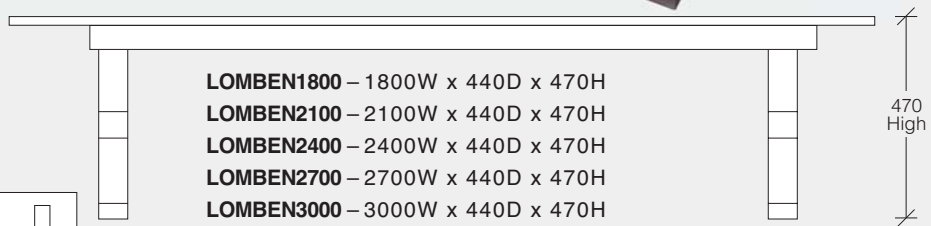

LOMBARDOZZI WINE INSERT

Sold separately. Can be placed on Hall Table shelf or inside Buffet

LOMWIN01 – 500W x 500D x 250W

LOMBARDOZZI COFFEE TABLE

LOMCOFF01 – 1400W x 700D x 400H | Shelf

LOMBARDOZZI HALL TABLE

LOMC01 – 1500W x 410D x 770H | Shelf

Pictured with optional Wine Insert

LOMBARDOZZI COLLECTION

hardwood EXCLUSIVE TO HARVEY NORMAN

LOMBARDOZZI DINING TABLE

- LOMDIN05** – 1800W x 1200D x 770H
- LOMDIN03** – 2100W x 1200D x 770H
- LOMDIN02** – 2400W x 1200D x 770H
- LOMDIN01** – 2700W x 1200D x 770H
- LOMDIN04** – 3000W x 1200D x 770H
- LOMDIN06** – 3500W x 1200D x 770H

LOMBARDOZZI BENCH

Pictured with Dining Table

- LOMBEN1800** – 1800W x 440D x 470H
- LOMBEN2100** – 2100W x 440D x 470H
- LOMBEN2400** – 2400W x 440D x 470H
- LOMBEN2700** – 2700W x 440D x 470H
- LOMBEN3000** – 3000W x 440D x 470H
- LOMBEN3500** – 3500W x 440D x 470H