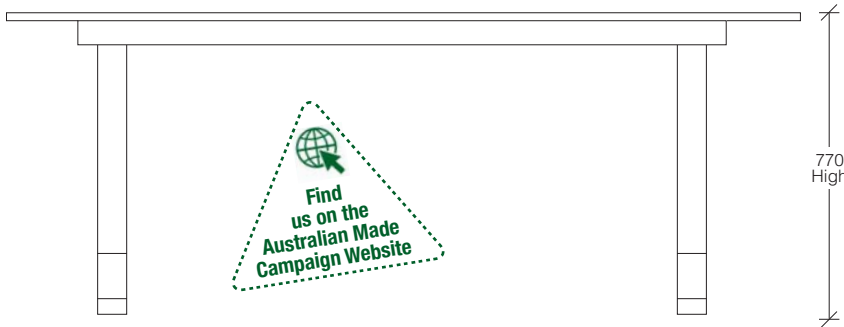

LOMBARDOZZI WINE INSERT

Sold separately. Can be placed on Hall Table shelf or inside Buffet

LOMWIN01 – 500W x 500D x 250W

LOMBARDOZZI COFFEE TABLE

LOMCOFF01 – 1400W x 700D x 400H | Shelf

LOMBARDOZZI HALL TABLE

LOMC01 – 1500W x 410D x 770H | Shelf

Pictured with optional Wine Insert

LOMBARDOZZI COLLECTION

hardwood EXCLUSIVE TO HARVEY NORMAN

LOMBARDOZZI DINING TABLE

- LOMDIN05** – 1800W x 1200D x 770H
- LOMDIN03** – 2100W x 1200D x 770H
- LOMDIN02** – 2400W x 1200D x 770H
- LOMDIN01** – 2700W x 1200D x 770H
- LOMDIN04** – 3000W x 1200D x 770H
- LOMDIN06** – 3500W x 1200D x 770H

LOMBARDOZZI BENCH

Pictured with Dining Table

- LOMBEN1800** – 1800W x 440D x 470H
- LOMBEN2100** – 2100W x 440D x 470H
- LOMBEN2400** – 2400W x 440D x 470H
- LOMBEN2700** – 2700W x 440D x 470H
- LOMBEN3000** – 3000W x 440D x 470H
- LOMBEN3500** – 3500W x 440D x 470H