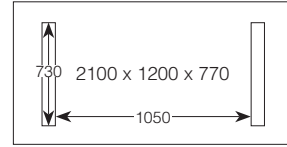

LOMC01 – 1500W x 410D x 770H | Shelf

Pictured with optional Wine Insert

LOMBARDOZZI COLLECTION

hardwood EXCLUSIVE TO HARVEY NORMAN

LOMBARDOZZI DINING TABLE

- LOMDIN05** – 1800W x 1200D x 770H
- LOMDIN03** – 2100W x 1200D x 770H
- LOMDIN02** – 2400W x 1200D x 770H
- LOMDIN01** – 2700W x 1200D x 770H
- LOMDIN04** – 3000W x 1200D x 770H
- LOMDIN06** – 3500W x 1200D x 770H