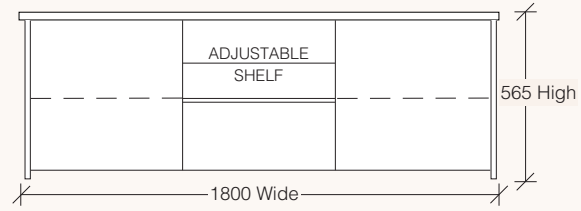

LOMBARDOZZI COLLECTION

hardwood EXCLUSIVE TO HARVEY NORMAN

LOMBARDOZZI ENTERTAINMENT UNIT

- LOMETU01** – 1800W x 500D x 565H | 2 Door 1 Drawer
- LOMETU02** – 2100W x 500D x 565H | 2 Door 1 Drawer
- LOMETU03** – 2400W x 500D x 565H | 2 Door 2 Drawer
- LOMETU04** – 2700W x 500D x 565H | 2 Door 2 Drawer

LOMBARDOZZI DISPLAY & BOOKCASE

- DISPLAY**
LOMDIS01 – 1020W x 410D x 1920H | 4 Doors Glass Inserts
- BOOKCASE**
LOMBOOK01 – 920W x 350D x 2050H | 5 Fixed Shelves

LOMBARDOZZI COLLECTION

hardwood EXCLUSIVE TO HARVEY NORMAN

LOMBARDOZZI BUFFET

- LOMB01 – 1580W x 500D x 885H | 3 Door 2 Drawer
- LOMB02 – 2070W x 500D x 885H | 4 Door 3 Drawer
- LOMB03 – 1100W x 500D x 885H | 2 Door 1 Drawer

LOMBARDOZZI LAMP TABLE

LOMLAM01 – 700W x 700D x 475H | Shelf

LOMBARDOZZI WINE INSERT

Sold separately. Can be placed on Hall Table shelf or inside Buffet

LOMWIN01 – 500W x 500D x 250W

LOMBARDOZZI COFFEE TABLE

LOMCOFF01 – 1400W x 700D x 400H | Shelf

LOMBARDOZZI HALL TABLE