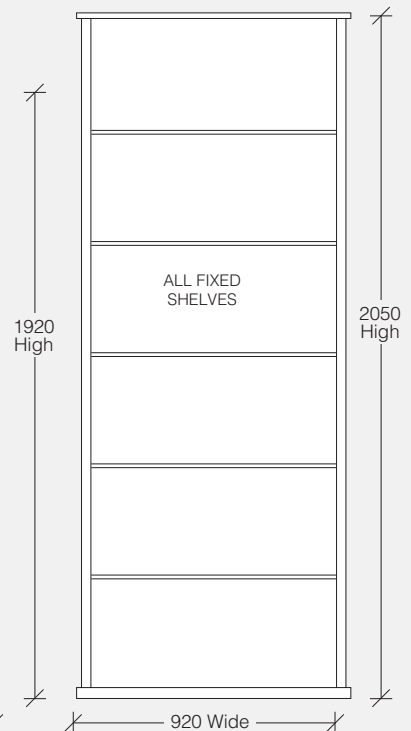

LOMBARDOZZI COLLECTION

hardwood EXCLUSIVE TO HARVEY NORMAN

LOMBARDOZZI ENTERTAINMENT UNIT

- LOMETU01** – 1800W x 500D x 565H | 2 Door 1 Drawer
- LOMETU02** – 2100W x 500D x 565H | 2 Door 1 Drawer
- LOMETU03** – 2400W x 500D x 565H | 2 Door 2 Drawer
- LOMETU04** – 2700W x 500D x 565H | 2 Door 2 Drawer

LOMBARDOZZI DISPLAY & BOOKCASE

- DISPLAY**
LOMDIS01 – 1020W x 410D x 1920H | 4 Doors Glass Inserts
- BOOKCASE**
LOMBOOK01 – 920W x 350D x 2050H | 5 Fixed Shelves

LOMBARDOZZI COLLECTION

hardwood EXCLUSIVE TO HARVEY NORMAN

LOMBARDOZZI BUFFET

- LOMB01 – 1580W x 500D x 885H | 3 Door 2 Drawer
- LOMB02 – 2070W x 500D x 885H | 4 Door 3 Drawer
- LOMB03 – 1100W x 500D x 885H | 2 Door 1 Drawer

LOMBARDOZZI LAMP TABLE

LOMLAM01 – 700W x 700D x 475H | Shelf

LOMC01 – 1500W x 410D x 770H | Shelf

Pictured with optional Wine Insert

LOMBARDOZZI COLLECTION

hardwood EXCLUSIVE TO HARVEY NORMAN

LOMBARDOZZI DINING TABLE

- LOMDIN05** – 1800W x 1200D x 770H
- LOMDIN03** – 2100W x 1200D x 770H
- LOMDIN02** – 2400W x 1200D x 770H
- LOMDIN01** – 2700W x 1200D x 770H
- LOMDIN04** – 3000W x 1200D x 770H
- LOMDIN06** – 3500W x 1200D x 770H