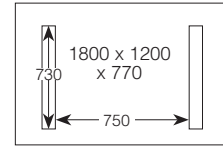

LOMC01 – 1500W x 410D x 770H | Shelf

Pictured with optional Wine Insert

LOMBARDOZZI COLLECTION

hardwood EXCLUSIVE TO HARVEY NORMAN

LOMBARDOZZI DINING TABLE

- LOMDIN05** – 1800W x 1200D x 770H
- LOMDIN03** – 2100W x 1200D x 770H
- LOMDIN02** – 2400W x 1200D x 770H
- LOMDIN01** – 2700W x 1200D x 770H
- LOMDIN04** – 3000W x 1200D x 770H
- LOMDIN06** – 3500W x 1200D x 770H