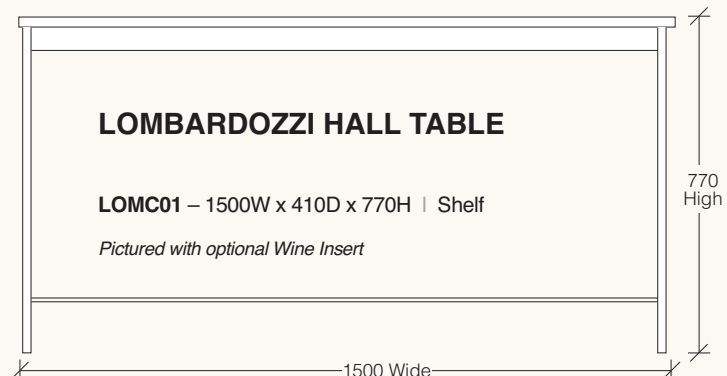

LOMBARDOZZI WINE INSERT

Sold separately. Can be placed on Hall Table shelf or inside Buffet

LOMWIN01 – 500W x 500D x 250W

LOMBARDOZZI COFFEE TABLE

LOMCOFF01 – 1400W x 700D x 400H | Shelf

LOMBARDOZZI HALL TABLE

LOMC01 – 1500W x 410D x 770H | Shelf

Pictured with optional Wine Insert

LOMBARDOZZI COLLECTION

hardwood EXCLUSIVE TO HARVEY NORMAN

LOMBARDOZZI DINING TABLE

- LOMDIN05** – 1800W x 1200D x 770H
- LOMDIN03** – 2100W x 1200D x 770H
- LOMDIN02** – 2400W x 1200D x 770H
- LOMDIN01** – 2700W x 1200D x 770H
- LOMDIN04** – 3000W x 1200D x 770H
- LOMDIN06** – 3500W x 1200D x 770H