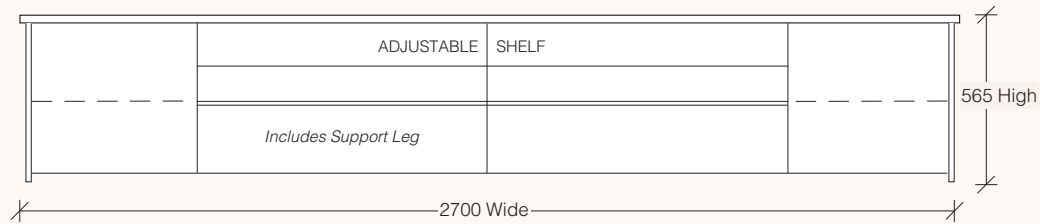

LOMBARDOZZI COLLECTION

hardwood EXCLUSIVE TO HARVEY NORMAN

LOMBARDOZZI ENTERTAINMENT UNIT

- LOMETU01** – 1800W x 500D x 565H | 2 Door 1 Drawer
- LOMETU02** – 2100W x 500D x 565H | 2 Door 1 Drawer
- LOMETU03** – 2400W x 500D x 565H | 2 Door 2 Drawer
- LOMETU04** – 2700W x 500D x 565H | 2 Door 2 Drawer

LOMBARDOZZI DISPLAY & BOOKCASE

- DISPLAY**
LOMDIS01 – 1020W x 410D x 1920H | 4 Doors Glass Inserts
- BOOKCASE**
LOMBOOK01 – 920W x 350D x 2050H | 5 Fixed Shelves

LOMBARDOZZI COLLECTION

hardwood EXCLUSIVE TO HARVEY NORMAN

LOMBARDOZZI BUFFET

- LOMB01 – 1580W x 500D x 885H | 3 Door 2 Drawer
- LOMB02 – 2070W x 500D x 885H | 4 Door 3 Drawer
- LOMB03 – 1100W x 500D x 885H | 2 Door 1 Drawer

LOMBARDOZZI LAMP TABLE

LOMLAM01 – 700W x 700D x 475H | Shelf

LOMC01 – 1500W x 410D x 770H | Shelf

Pictured with optional Wine Insert

LOMBARDOZZI COLLECTION

hardwood EXCLUSIVE TO HARVEY NORMAN

LOMBARDOZZI DINING TABLE

- LOMDIN05** – 1800W x 1200D x 770H
- LOMDIN03** – 2100W x 1200D x 770H
- LOMDIN02** – 2400W x 1200D x 770H
- LOMDIN01** – 2700W x 1200D x 770H
- LOMDIN04** – 3000W x 1200D x 770H
- LOMDIN06** – 3500W x 1200D x 770H