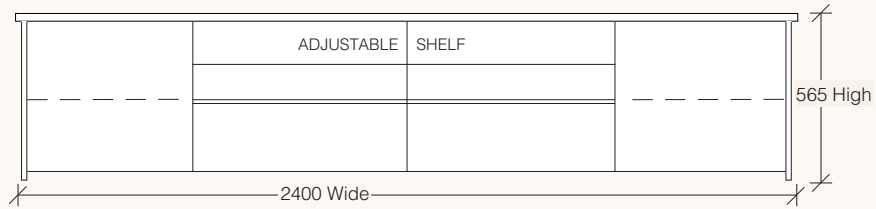

LOMBARDOZZI COLLECTION

hardwood EXCLUSIVE TO HARVEY NORMAN

LOMBARDOZZI ENTERTAINMENT UNIT

- LOMETU01** – 1800W x 500D x 565H | 2 Door 1 Drawer
- LOMETU02** – 2100W x 500D x 565H | 2 Door 1 Drawer
- LOMETU03** – 2400W x 500D x 565H | 2 Door 2 Drawer
- LOMETU04** – 2700W x 500D x 565H | 2 Door 2 Drawer

LOMBARDOZZI DISPLAY & BOOKCASE

- DISPLAY**
LOMDIS01 – 1020W x 410D x 1920H | 4 Doors Glass Inserts
- BOOKCASE**
LOMBOOK01 – 920W x 350D x 2050H | 5 Fixed Shelves

LOMBARDOZZI COLLECTION

hardwood EXCLUSIVE TO HARVEY NORMAN

LOMBARDOZZI BUFFET

- LOMB01 – 1580W x 500D x 885H | 3 Door 2 Drawer
- LOMB02 – 2070W x 500D x 885H | 4 Door 3 Drawer
- LOMB03 – 1100W x 500D x 885H | 2 Door 1 Drawer

LOMBARDOZZI LAMP TABLE

LOMLAM01 – 700W x 700D x 475H | Shelf

LOMC01 – 1500W x 410D x 770H | Shelf

Pictured with optional Wine Insert

LOMBARDOZZI COLLECTION

hardwood EXCLUSIVE TO HARVEY NORMAN

LOMBARDOZZI DINING TABLE

- LOMDIN05** – 1800W x 1200D x 770H
- LOMDIN03** – 2100W x 1200D x 770H
- LOMDIN02** – 2400W x 1200D x 770H
- LOMDIN01** – 2700W x 1200D x 770H
- LOMDIN04** – 3000W x 1200D x 770H
- LOMDIN06** – 3500W x 1200D x 770H